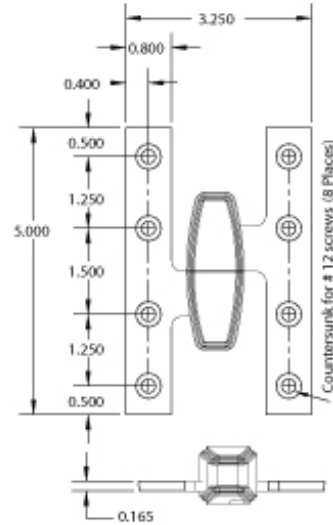

Art Deco Olive Knuckle Hinge - Solid Forged Brass

- Classic Art Deco Design
- Solid Forged Brass
- Hand Polished
- Concealed Stainless Steel Bearing
- All Art Deco Olive Knuckle Hinges are Handed. Specify Hand of Hinge When Ordering

Art Deco Olive Knuckle Hinge Sizes:

- L 5.0" W 3.250" Gauge 0.169" Screw 12 x 125"
- L 6.0" W 3.875" Gauge 0.203" Screw 12 x 125"
- L 6.0" W 4.000" Gauge 0.255" Screw 12 x 125"
- L 6.0" W 4.500" Gauge 0.255" Screw 12 x 125"
- L 6.5" W 5.000" Gauge 0.255" Screw 12 x 125"