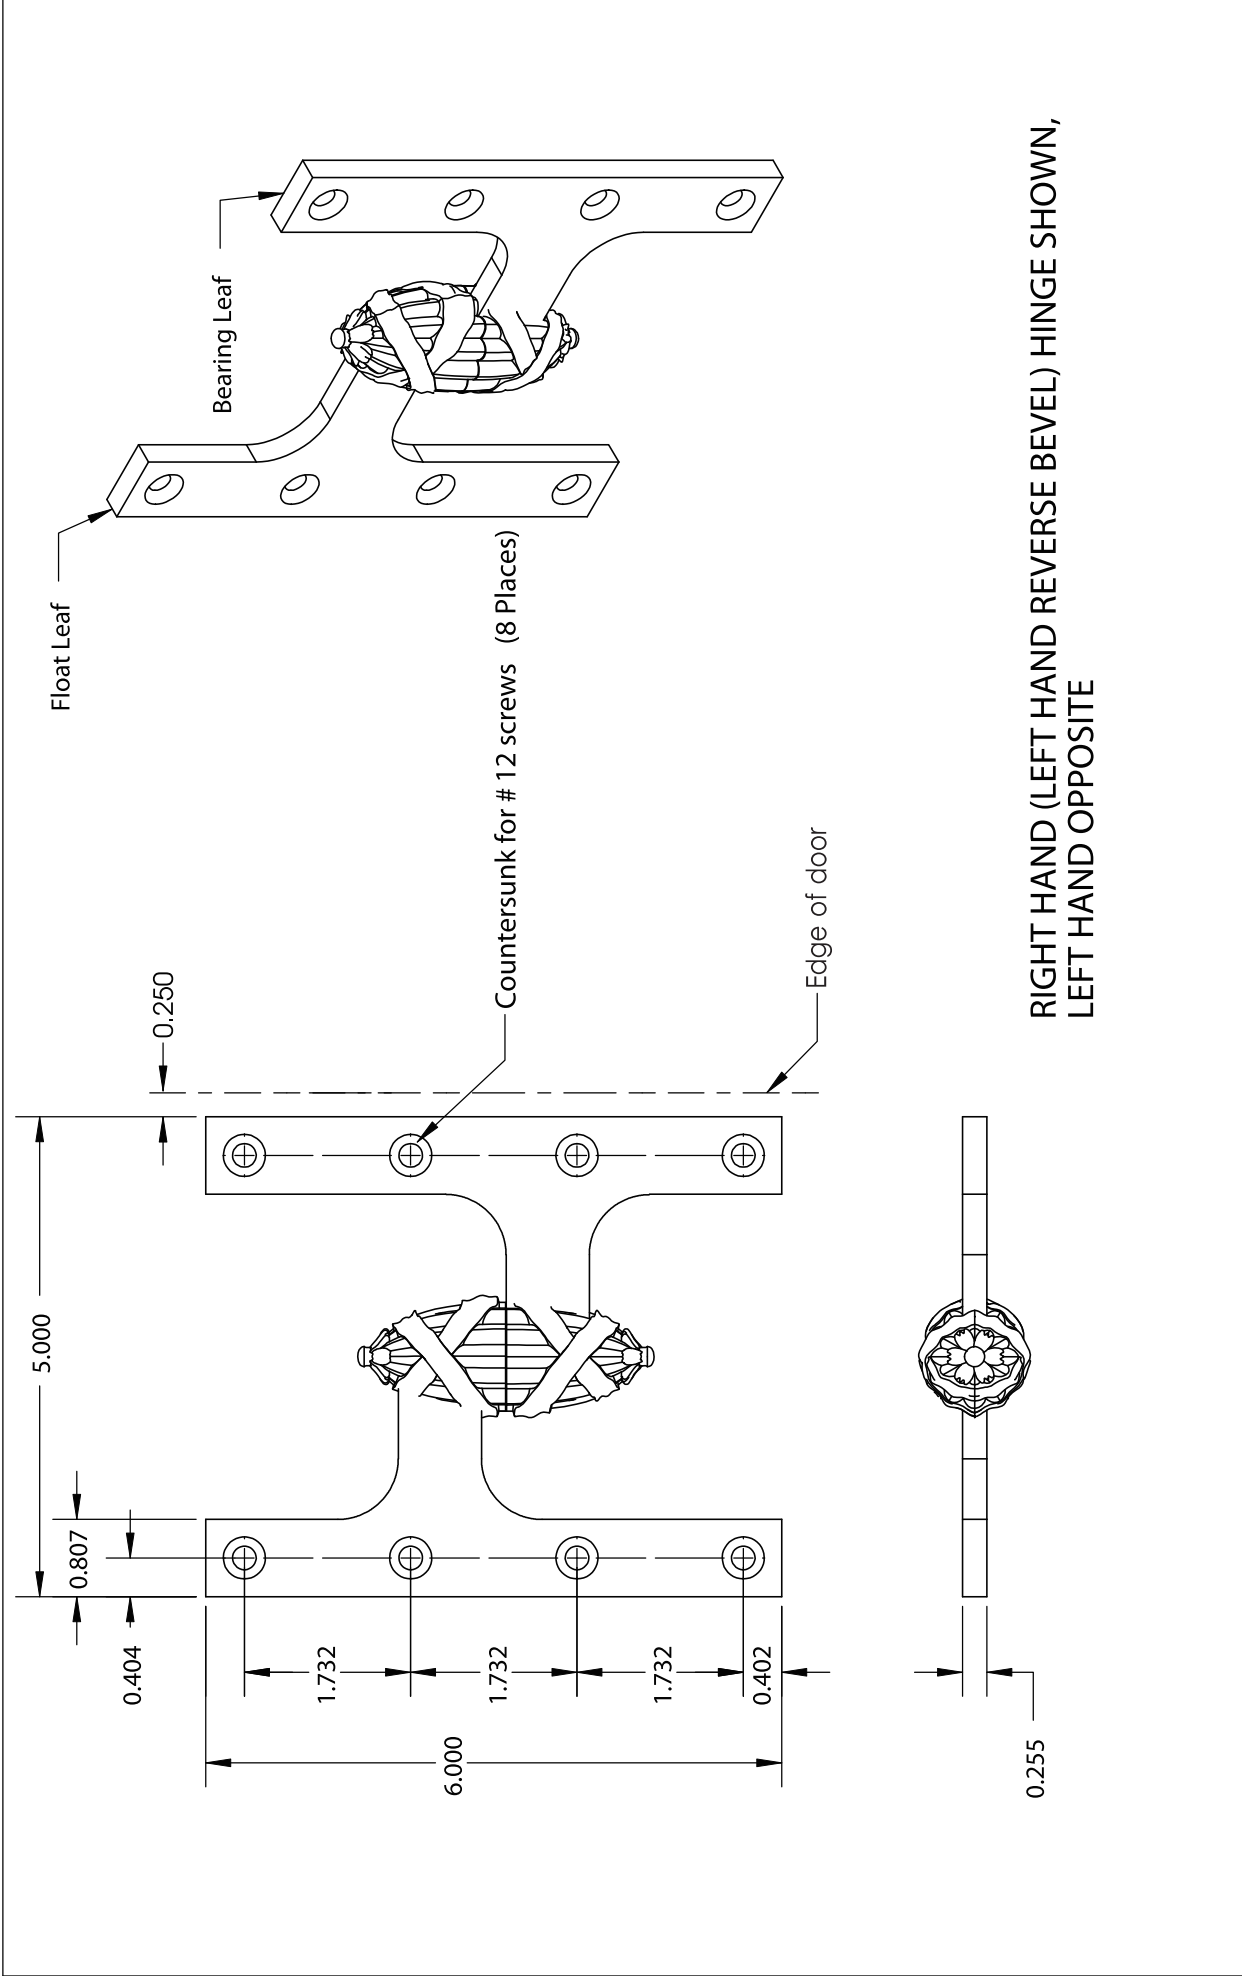

RIGHT HAND (LEFT HAND REVERSE BEVEL) HINGE SHOWN,
LEFT HAND OPPOSITE

THE INFORMATION CONTAINED IN THIS DRAWING IS THE SOLE PROPERTY OF ERIC MORRIS & COMPANY. ANY REPRODUCTION IN PART OR AS A WHOLE WITHOUT THE WRITTEN PERMISSION OF ERIC MORRIS & COMPANY IS STRICTLY PROHIBITED.

TITLE:
17-6050R Ribbon & Reed Olive Knuckle Hinge

DO NOT SCALE DRAWING

SCALE:1:1

SHEET 1 OF 1

Phone: +1-856-997-0222
Fax: +1-856-294-5116
Email: info@ericmorrissandco.com
Web: <http://www.ericmorrissandco.com>
Address: ERIC MORRIS & COMPANY
7249-A Browning Road
Pennsauken, NJ 08109