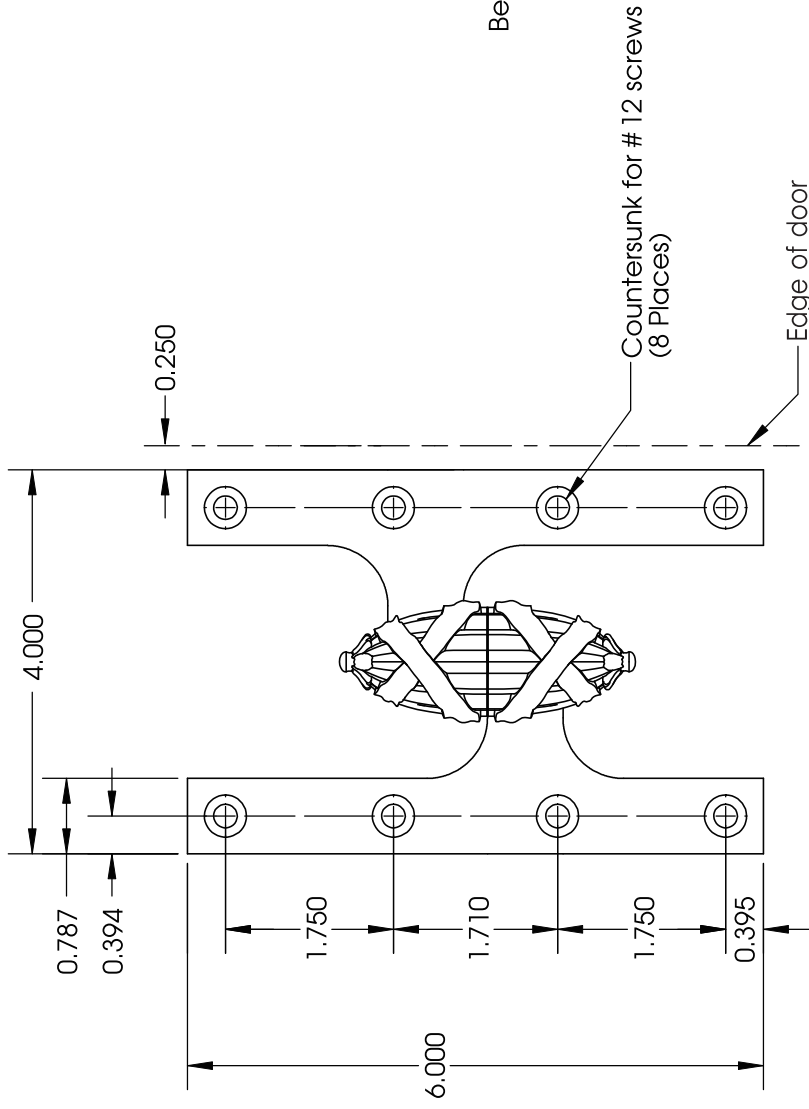

**LEFT HAND (RIGHT HAND REVERSE BEVEL) HINGE SHOWN,
RIGHT HAND OPPOSITE**

TITLE:

17-6038L Ribbon & Reed Olive Knuckle Hinge

DO NOT SCALE DRAWING

SCALE:1:1

SHEET 1 OF 1

Phone: +1-856-997-0222
 Fax: +1-856-294-5116
 Email: info@ericmorrissandco.com
 Web: <http://www.ericmorrissandco.com>
 Address: ERIC MORRIS & COMPANY
 7249-A Browning Road
 Pennsauken, NJ 08109

**LEFT HAND (RIGHT HAND REVERSE BEVEL) HINGE SHOWN,
RIGHT HAND OPPOSITE**

THE INFORMATION CONTAINED IN THIS DRAWING IS THE SOLE PROPERTY OF ERIC MORRIS & COMPANY. ANY REPRODUCTION IN PART OR AS A WHOLE WITHOUT THE WRITTEN PERMISSION OF ERIC MORRIS & COMPANY IS STRICTLY PROHIBITED.

**LEFT HAND (RIGHT HAND REVERSE BEVEL) HINGE SHOWN,
RIGHT HAND OPPOSITE**

0.250

TITLE:

17-6045L Ribbon & Reed Olive Knuckle Hinge

DO NOT SCALE DRAWING

SCALE:1:1

SHEET 1 OF 1

Phone: +1-856-997-0222