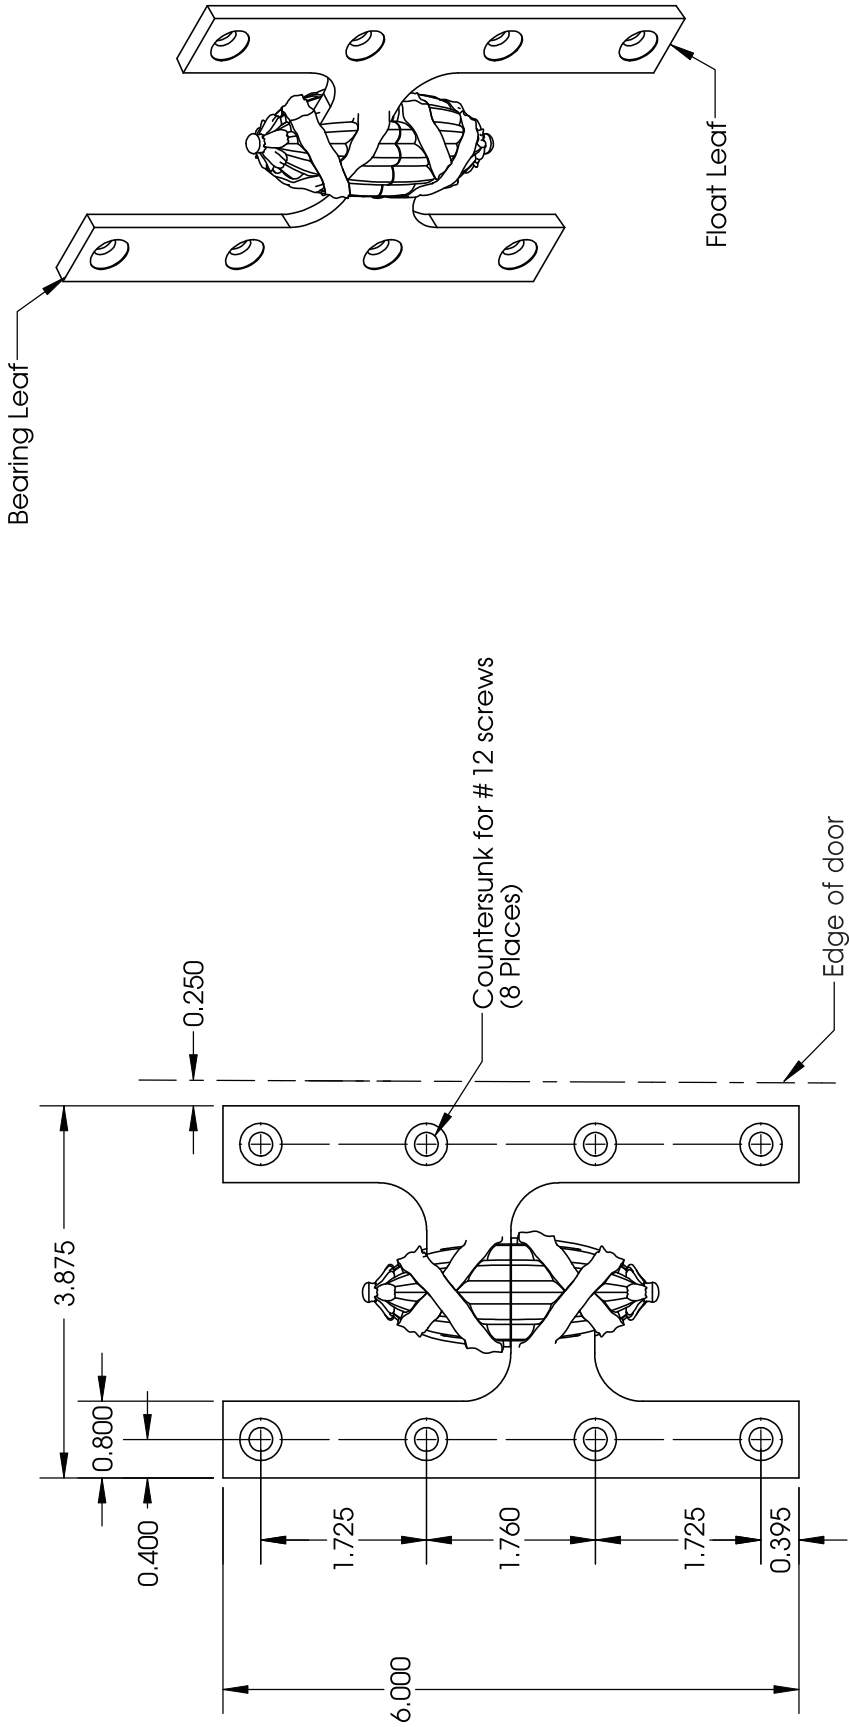

**LEFT HAND (RIGHT HAND REVERSE BEVEL) HINGE SHOWN,
RIGHT HAND OPPOSITE**

TITLE:

17-5032L Ribbon & Reed Olive Knuckle Hinge

DO NOT SCALE DRAWING

SCALE:1:1

SHEET 1 OF 1

Phone: +1-856-997-0222
 Fax: +1-856-294-5116
 Email: info@ericmorrissandco.com
 Web: <http://www.ericmorrissandco.com>
 Address: ERIC MORRIS & COMPANY
 7249-A Browning Road
 Pennsauken, NJ 08109

**LEFT HAND (RIGHT HAND REVERSE BEVEL) HINGE SHOWN,
RIGHT HAND OPPOSITE**

TITLE:

17-6038L Ribbon & Reed Olive Knuckle Hinge

DO NOT SCALE DRAWING

SCALE:1:1

SHEET 1 OF 1

Phone: +1-856-997-0222
 Fax: +1-856-294-5116
 Email: info@ericmorrissandco.com
 Web: <http://www.ericmorrissandco.com>
 Address: ERIC MORRIS & COMPANY
 7249-A Browning Road
 Pennsauken, NJ 08109

**LEFT HAND (RIGHT HAND REVERSE BEVEL) HINGE SHOWN,
RIGHT HAND OPPOSITE**

THE INFORMATION CONTAINED IN THIS DRAWING IS THE SOLE PROPERTY OF ERIC MORRIS & COMPANY. ANY REPRODUCTION IN PART OR AS A WHOLE WITHOUT THE WRITTEN PERMISSION OF ERIC MORRIS & COMPANY IS STRICTLY PROHIBITED.

**LEFT HAND (RIGHT HAND REVERSE BEVEL) HINGE SHOWN,
RIGHT HAND OPPOSITE**

0.250

TITLE:

17-6045L Ribbon & Reed Olive Knuckle Hinge

DO NOT SCALE DRAWING

SCALE:1:1

SHEET 1 OF 1

Phone: +1-856-997-0222