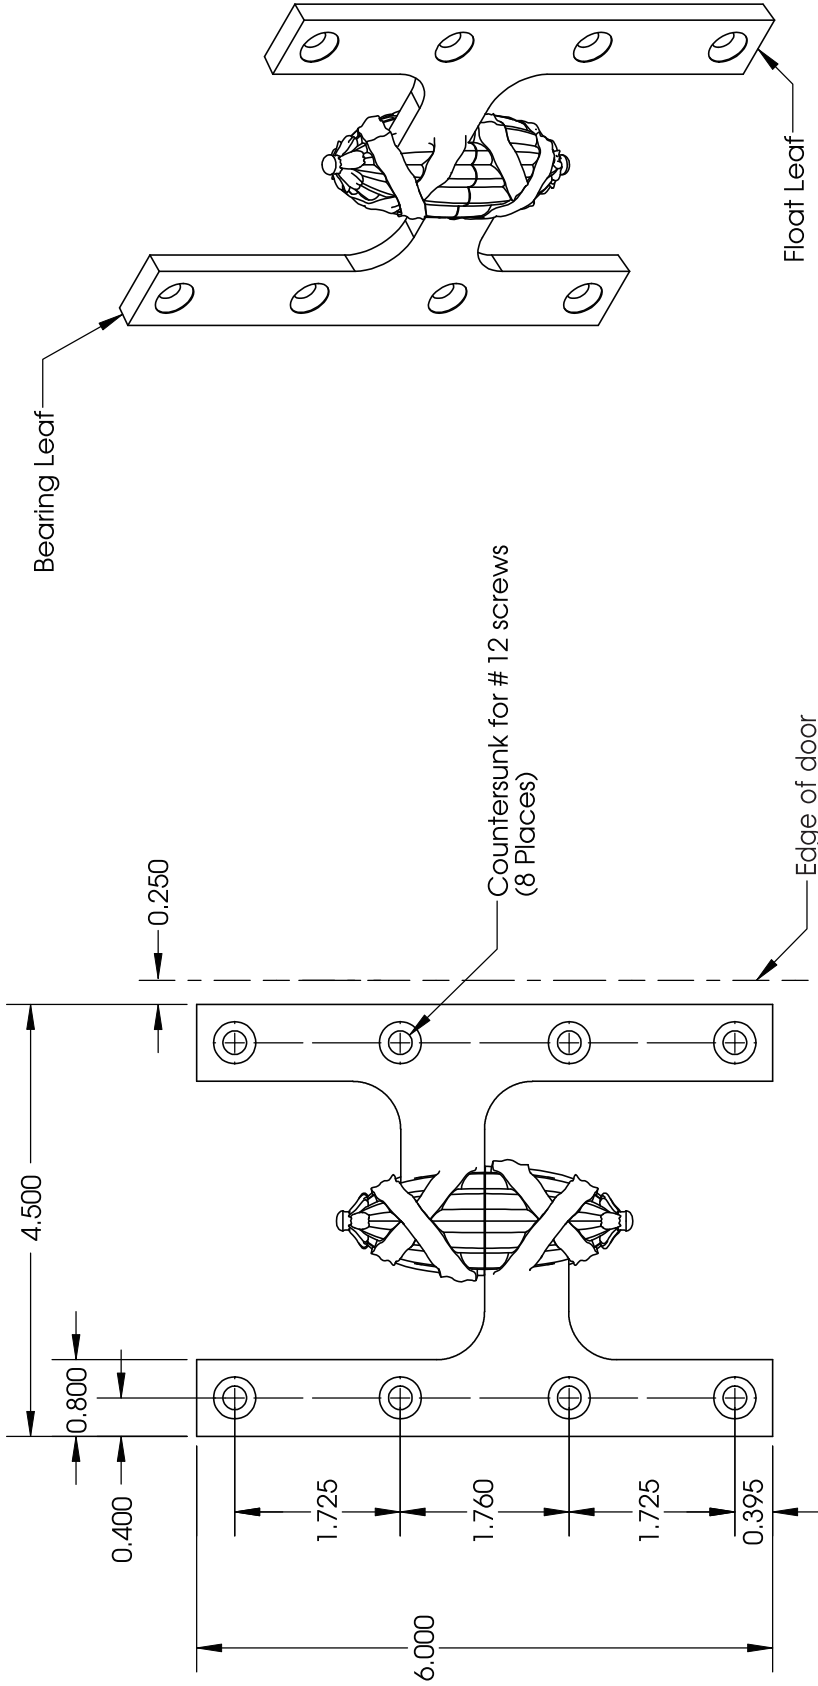

**LEFT HAND (RIGHT HAND REVERSE BEVEL) HINGE SHOWN,
RIGHT HAND OPPOSITE**

TITLE:

17-6038L Ribbon & Reed Olive Knuckle Hinge

DO NOT SCALE DRAWING

SCALE:1:1

SHEET 1 OF 1

Phone: +1-856-997-0222
 Fax: +1-856-294-5116
 Email: info@ericmorrissandco.com
 Web: <http://www.ericmorrissandco.com>
 Address: ERIC MORRIS & COMPANY
 7249-A Browning Road
 Pennsauken, NJ 08109

**LEFT HAND (RIGHT HAND REVERSE BEVEL) HINGE SHOWN,
RIGHT HAND OPPOSITE**

THE INFORMATION CONTAINED IN THIS DRAWING IS THE SOLE PROPERTY OF ERIC MORRIS & COMPANY. ANY REPRODUCTION IN PART OR AS A WHOLE WITHOUT THE WRITTEN PERMISSION OF ERIC MORRIS & COMPANY IS STRICTLY PROHIBITED.

**LEFT HAND (RIGHT HAND REVERSE BEVEL) HINGE SHOWN,
RIGHT HAND OPPOSITE**

0.250

TITLE:

17-6045L Ribbon & Reed Olive Knuckle Hinge

DO NOT SCALE DRAWING

SCALE:1:1

SHEET 1 OF 1

Phone: +1-856-997-0222