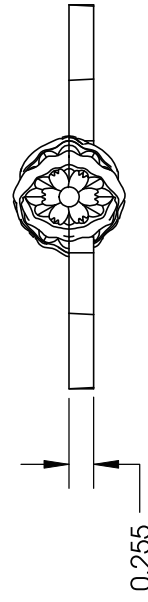

**LEFT HAND (RIGHT HAND REVERSE BEVEL) HINGE SHOWN,
RIGHT HAND OPPOSITE**

TITLE:

17-5032L Ribbon & Reed Olive Knuckle Hinge

DO NOT SCALE DRAWING

SCALE:1:1

SHEET 1 OF 1

Phone: +1-856-997-0222
 Fax: +1-856-294-5116
 Email: info@ericmorrissandco.com
 Web: <http://www.ericmorrissandco.com>
 Address: ERIC MORRIS & COMPANY
 7249-A Browning Road
 Pennsauken, NJ 08109

**LEFT HAND (RIGHT HAND REVERSE BEVEL) HINGE SHOWN,
RIGHT HAND OPPOSITE**

TITLE:

17-6038L Ribbon & Reed Olive Knuckle Hinge

DO NOT SCALE DRAWING

SCALE:1:1

SHEET 1 OF 1

Phone: +1-856-997-0222
 Fax: +1-856-294-5116
 Email: info@ericmorrissandco.com
 Web: <http://www.ericmorrissandco.com>
 Address: ERIC MORRIS & COMPANY
 7249-A Browning Road
 Pennsauken, NJ 08109

**LEFT HAND (RIGHT HAND REVERSE BEVEL) HINGE SHOWN,
RIGHT HAND OPPOSITE**

THE INFORMATION CONTAINED IN THIS DRAWING IS THE SOLE PROPERTY OF ERIC MORRIS & COMPANY. ANY REPRODUCTION IN PART OR AS A WHOLE WITHOUT THE WRITTEN PERMISSION OF ERIC MORRIS & COMPANY IS STRICTLY PROHIBITED.

**LEFT HAND (RIGHT HAND REVERSE BEVEL) HINGE SHOWN,
RIGHT HAND OPPOSITE**

0.250

TITLE:

17-6045L Ribbon & Reed Olive Knuckle Hinge

DO NOT SCALE DRAWING

SCALE:1:1

SHEET 1 OF 1

Phone: +1-856-997-0222