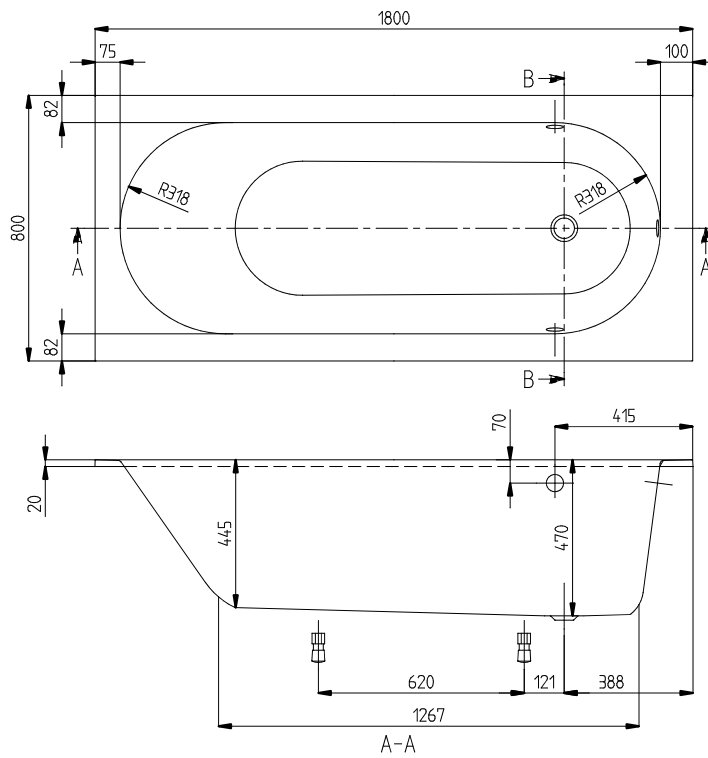

TECHNICAL DRAWINGS

UBQ1800BE2V

UBQ1800BE2
OBERON

Villeroy & Boch
1748

- This drawing is for information only.
- Dimensions on the actual product can deviate from this drawing.
- Claims about wrong dimensions on product or drawing will not be accepted.