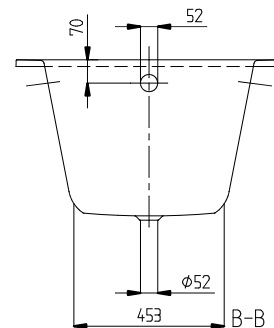

### 1. POSITION

<b>Model</b>	<b>UBQ180OBE2V</b>
Collection	Oberon
PROJECTS	■ DESIGN
Width	800 mm
Depth	470 mm
Length	1800 mm
Weight	43,2 kg
Description	<p>Solo Litres incl. 1 pers: 175 Technical information: Overflow hole possible in one of 3 different positions. Holesaw (for drilling the overflow hole) included. In combination with a whirlpool, the overflow is mounted on the side where the technical parts are also accessible. The whirlpool system IP (Special Combipool Invisible) for baths in color Stone White (RW) will be delivered with Stone White (RW) colored jets. For all other pools in the color RW, the jets remain in Chrome, <b>Price for whirlpool system in the colour Stone White (RW) on request.</b> Set of bath feet is supplied as standard (self-adhesive), adjustable from 130 à 180 mm. Not included in scope of delivery: Requires extended waste/overflow combination. Diameter: 52 mm</p>
Material	Quaryl®

Specification texts

Oberon; Bath; Size: 1800 x 800 mm; Rectangle; Solo; Quaryl®; Litres incl. 1 pers: 175; Set of bath feet is supplied as standard (self-adhesive), adjustable from 130 à 180 mm.; Not included in scope of delivery: Requires extended waste/overflow combination.; Diameter: 52 mm; Technical information: Overflow hole possible in one of 3 different positions. Holesaw (for drilling the overflow hole) included. In combination with a whirlpool, the overflow is mounted on the side where the technical parts are also accessible, The whirlpool system IP (Special Combipool Invisible) for baths in color Stone White (RW) will be delivered with Stone White (RW) colored jets. For all other pools in the color RW, the jets remain in Chrome, **Price for whirlpool system in the colour Stone White (RW) on request.**

- This drawing is for information only.
- Dimensions on the actual product can deviate from this drawing.
- Claims about wrong dimensions on product or drawing will not be accepted.

OBERON 1800x800 UBQ1800BE2	 Villeroy & Boch 1748
V02/25-02-2020	