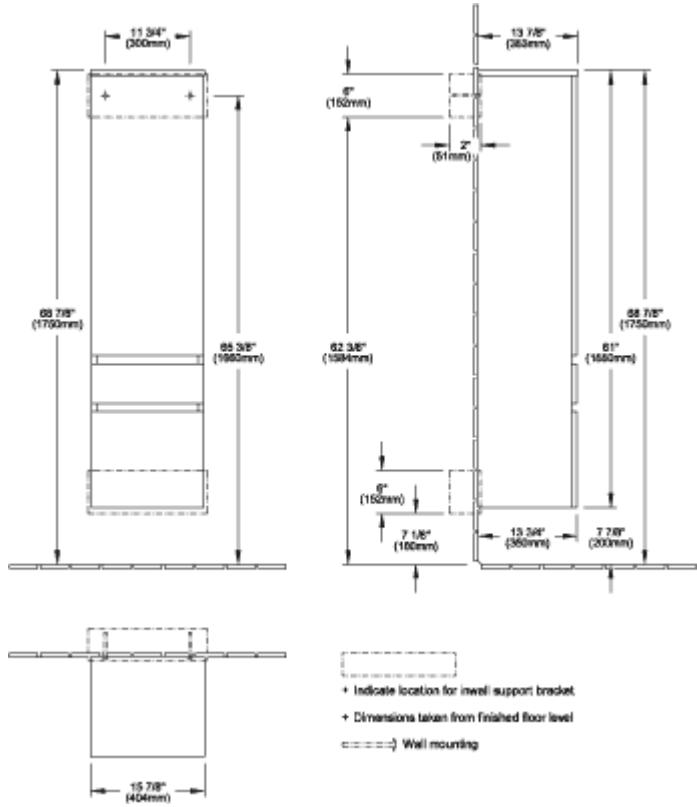

LEVANTO TALL CABINET

PRODUCT INFORMATION

Article title	Villeroy & Boch Levanto Tall cabinet, 15 3/4" x 61" x 13 3/4"
Article number	B729U1PN
Door hinge	Hinges on right
Equipment	1x panel door 1x drawer 1x pull-out compartment 2x shelves
Depth in inch	13 3/4"
Width in inch	15 3/4"
Height in inch	61"
Collection	Levanto
Product designation	Tall cabinet
Colour designation	Elm Impresso
With lighting	No
Smart home compatible	No

TECHNICAL DRAWINGS

B729U1PN

B729U1PN