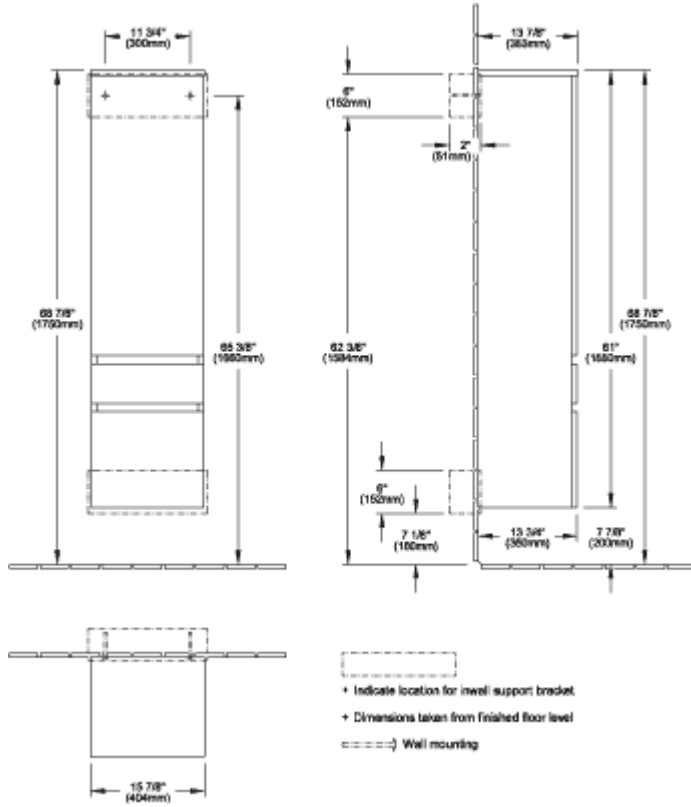

TECHNICAL DRAWINGS

B729U1FQ