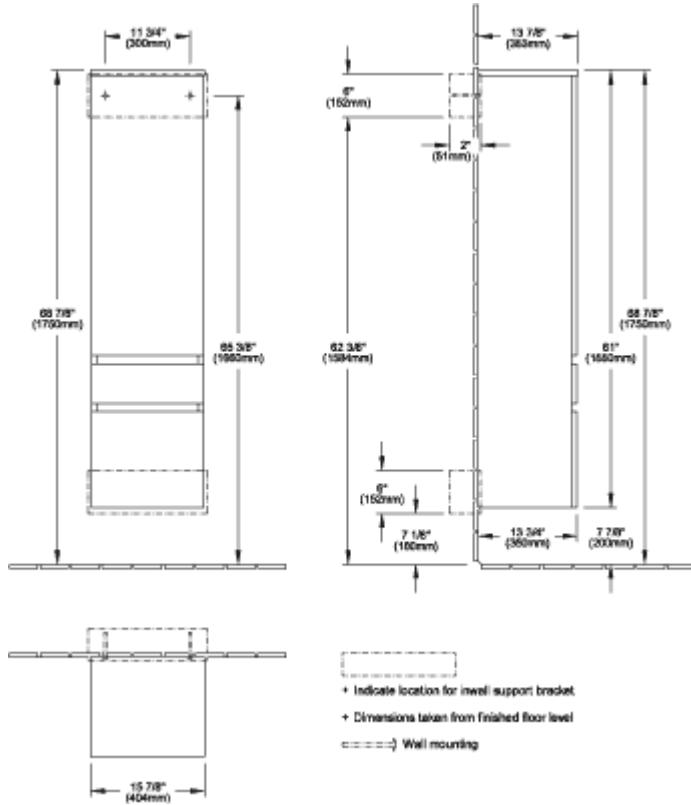

TECHNICAL DRAWINGS

B729U1DH