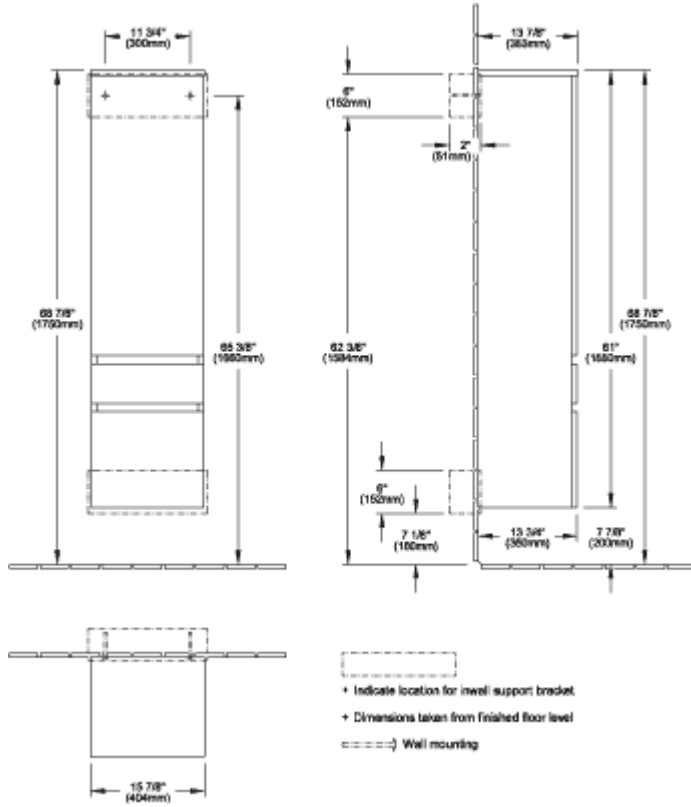

TECHNICAL DRAWINGS

B729U0PN