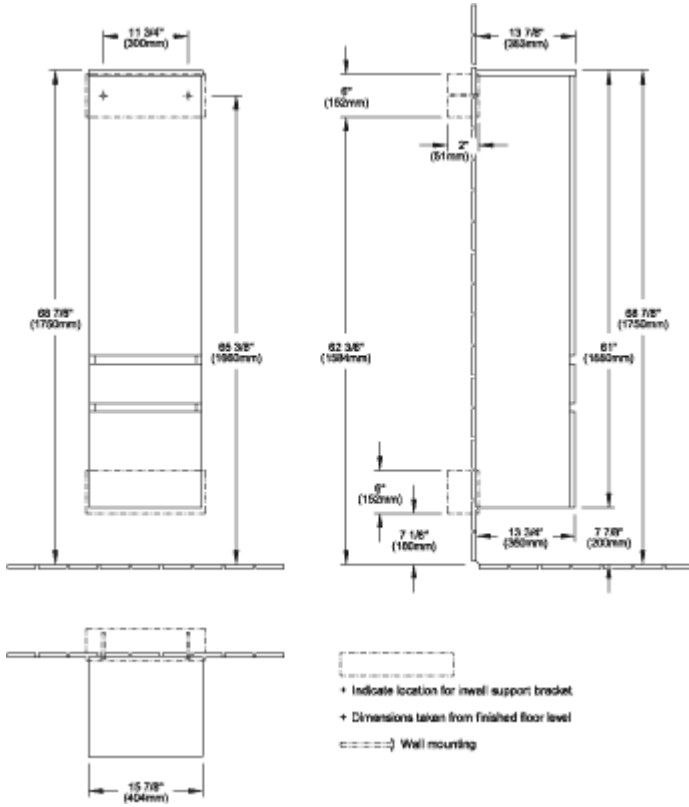

TECHNICAL DRAWINGS

B729U0DH