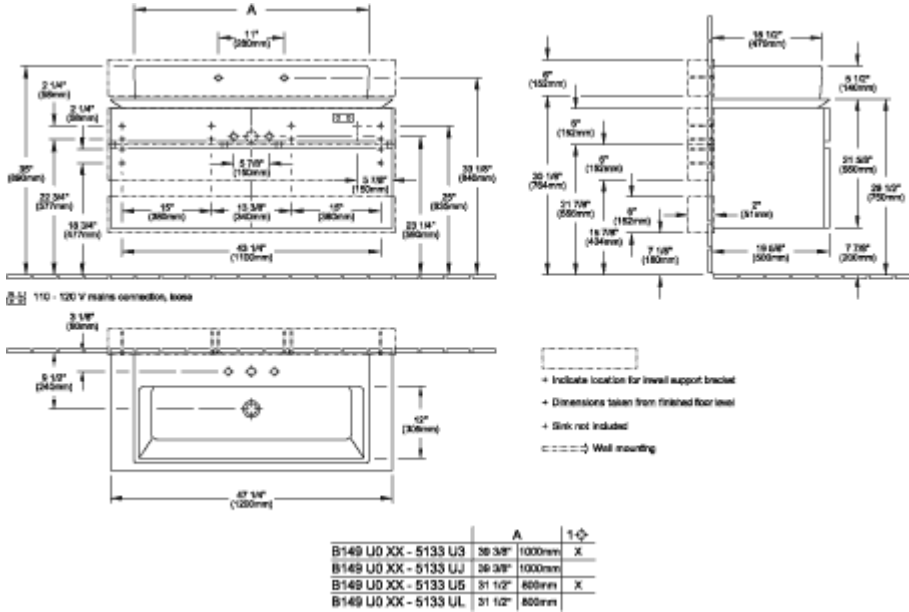

TECHNICAL DRAWINGS

B610ULPN