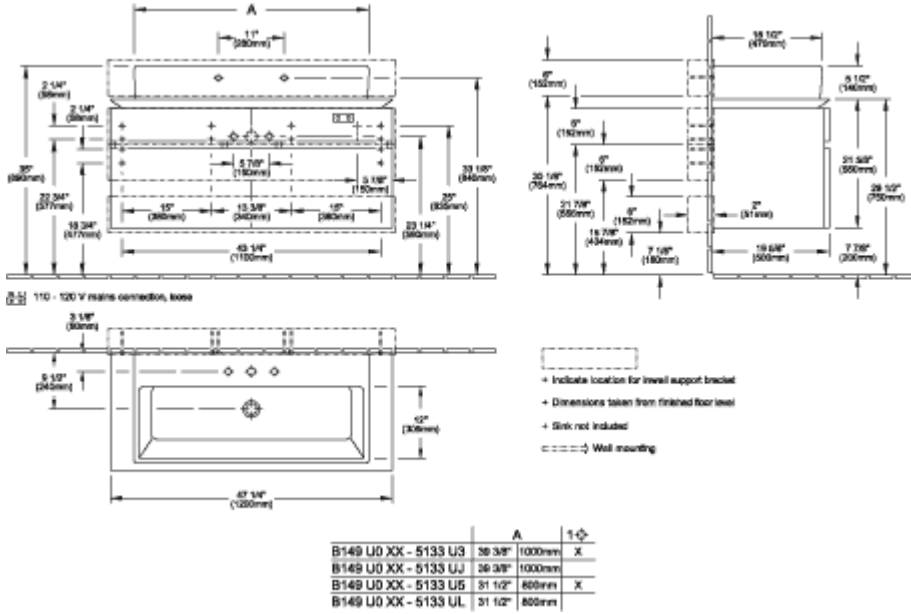

LEVANTO VANITY UNIT

PRODUCT INFORMATION

Article title	Villeroy & Boch Levanto Vanity Unit, 47 1/4" x 21 5/8" x 19 5/8"
Article number	B610ULFQ
Assembly instructions	Cannot be combined with 8" spread faucets
Equipment	4x pull-out compartments 2x accessory boxes, large 2x large glass drawer dividers 4x small glass drawer dividers
Position of washbasin	centered washbasin
Depth in inch	19 5/8"
Width in inch	47 1/4"
Height in inch	21 5/8"
Collection	Levanto
Product designation	Vanity Unit
Colour designation	Oak Graphite
With lighting	No
Number of washbasins on vanity unit	1
Smart home compatible	No

TECHNICAL DRAWINGS

B610ULFQ

B610ULFQ