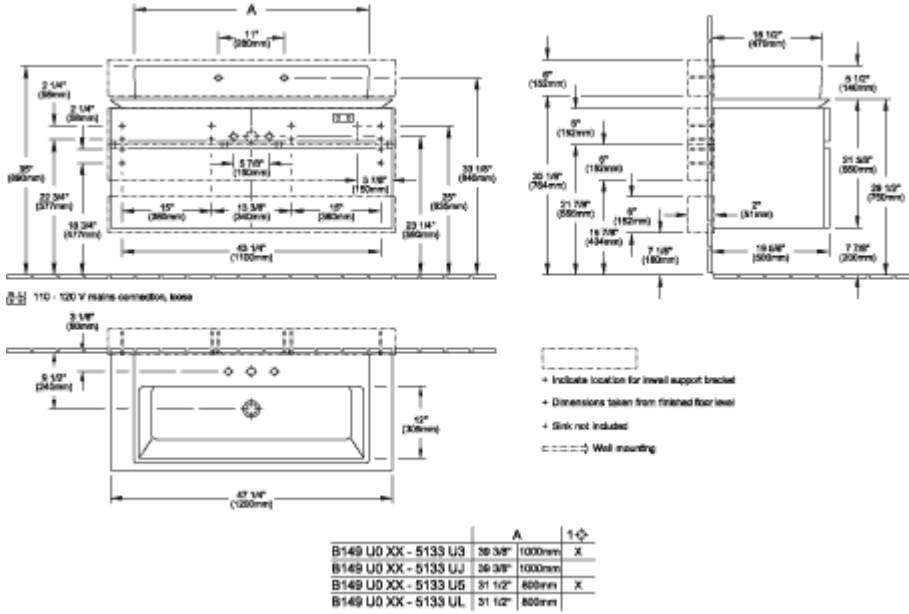

TECHNICAL DRAWINGS

B610ULDH