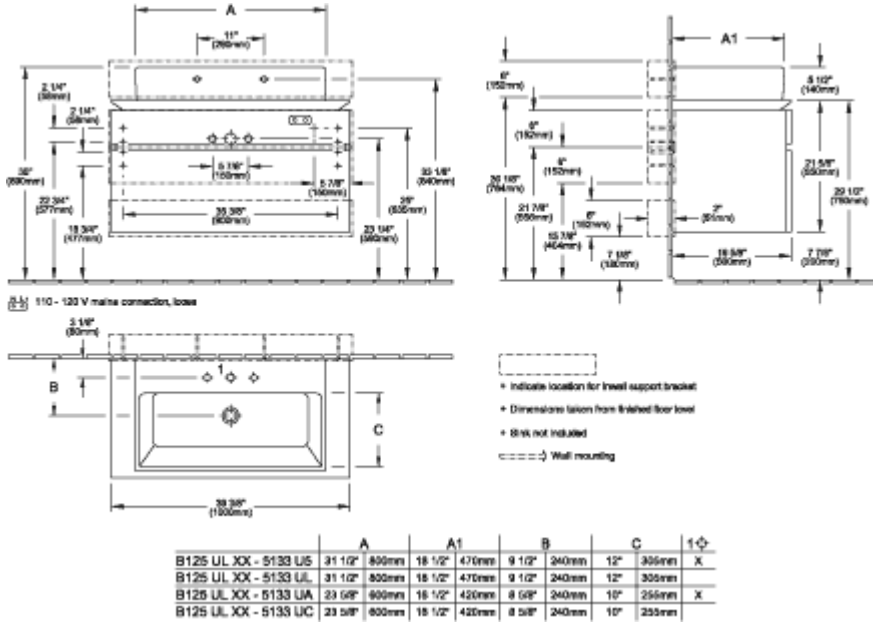

LEVANTO VANITY UNIT

PRODUCT INFORMATION

Article title	Villeroy & Boch Levanto Vanity Unit, 39 3/8" x 21 5/8" x 19 5/8"
Article number	B604ULPN
Assembly instructions	Cannot be combined with 8" spread faucets
Equipment	2x pull-out compartments 1x accessory box, large 1x large glass drawer divider 2x small glass drawer dividers
Position of washbasin	centered washbasin
Depth in inch	19 5/8"
Width in inch	39 3/8"
Height in inch	21 5/8"
Collection	Levanto
Product designation	Vanity Unit
Colour designation	Elm Impreso
With lighting	No
Number of washbasins on vanity unit	1
Smart home compatible	No

TECHNICAL DRAWINGS

B604ULPN

B604ULPN