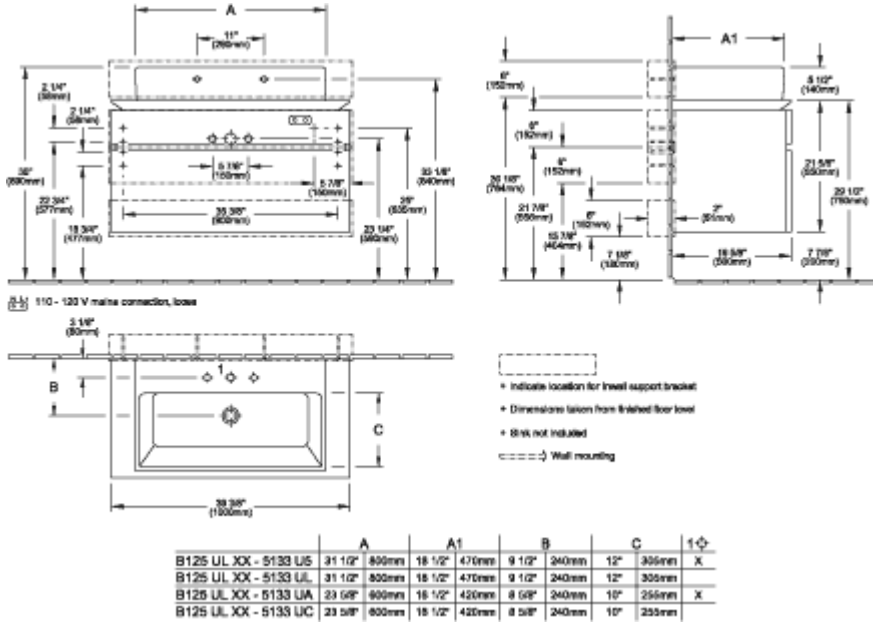

TECHNICAL DRAWINGS

B604ULFQ