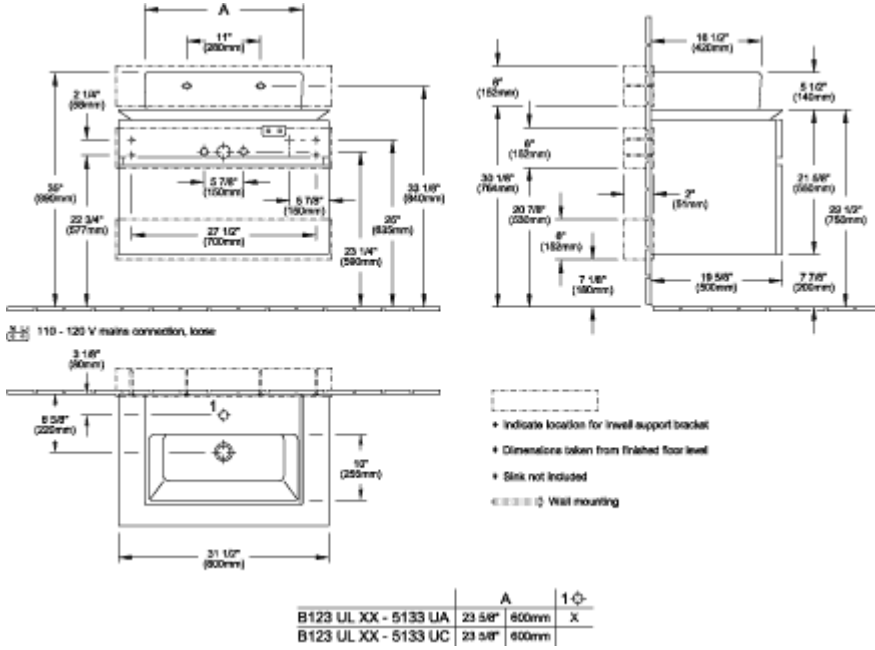

TECHNICAL DRAWINGS

B602ULPN