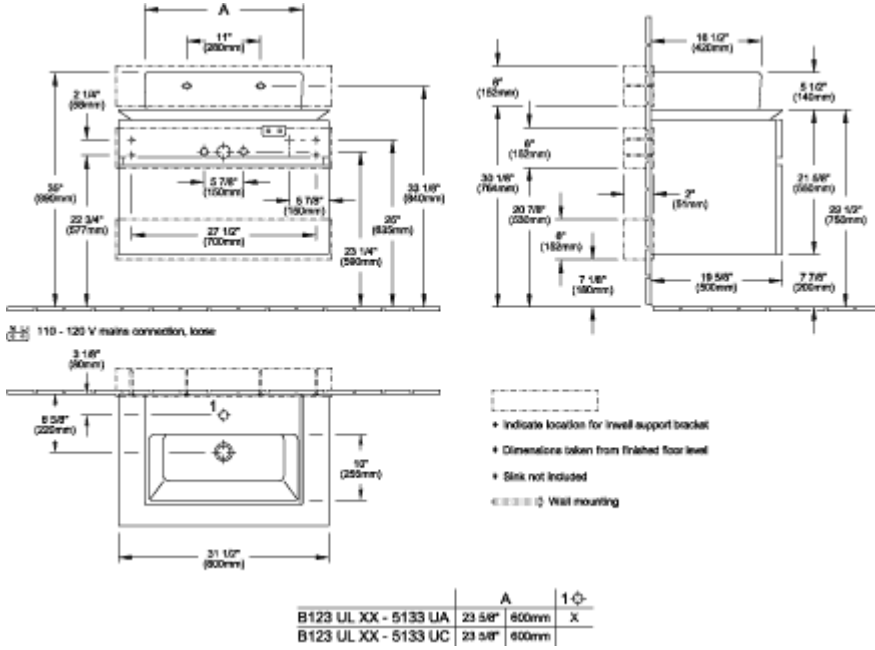

LEVANTO VANITY UNIT

PRODUCT INFORMATION

Article title	Villeroy & Boch Levanto Vanity Unit, 31 1/2" x 21 5/8" x 19 5/8"
Article number	B602ULFQ
Assembly instructions	Cannot be combined with 8" spread faucets
Equipment	2x pull-out compartments 1x accessory box, large 1x large glass drawer divider 2x small glass drawer dividers
Position of washbasin	centered washbasin
Depth in inch	19 5/8"
Width in inch	31 1/2"
Height in inch	21 5/8"
Collection	Levanto
Product designation	Vanity Unit
Colour designation	Oak Graphite
With lighting	No
Number of washbasins on vanity unit	1
Smart home compatible	No

TECHNICAL DRAWINGS

B602ULFQ

B602ULFQ