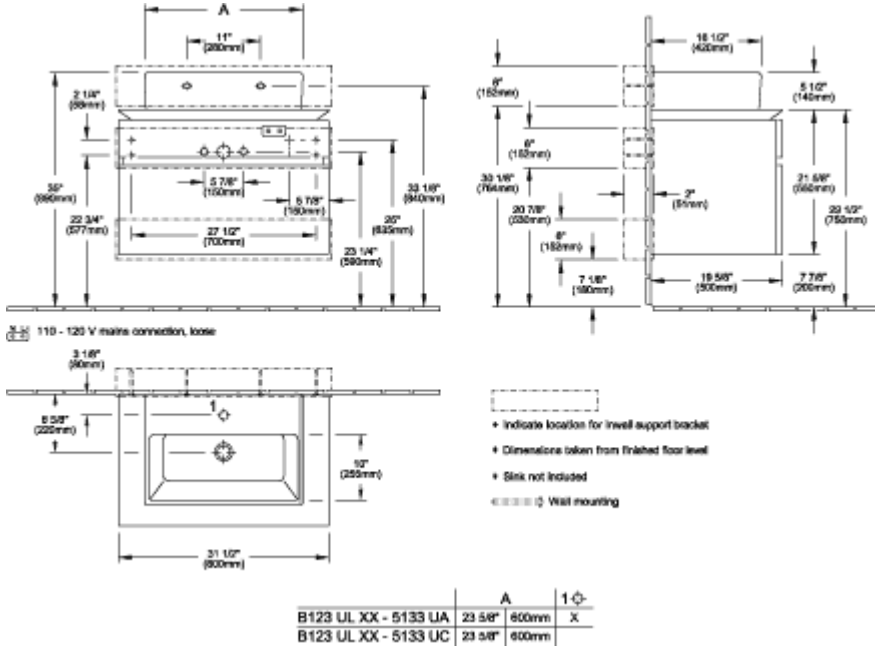

TECHNICAL DRAWINGS

B602ULDH