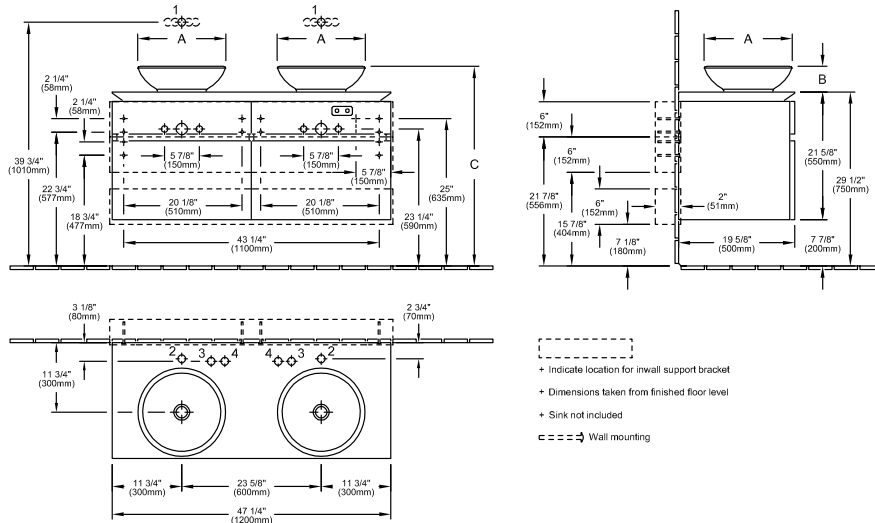

LEVANTO VANITY UNIT

PRODUCT INFORMATION

Article title	Villeroy & Boch Levanto Vanity Unit, 47 1/4" x 21 5/8" x 19 5/8"
Article number	B584ULPN
Equipment	4x pull-out compartments 2x accessory boxes, large 2x large glass drawer dividers 4x small glass drawer dividers
Position of washbasin	for 2 washbasins
Depth in inch	19 5/8"
Width in inch	47 1/4"
Height in inch	21 5/8"
Collection	Levanto
Product designation	Vanity Unit
Colour designation	Elm Impresso
With lighting	No
Number of washbasins on vanity unit	2
Smart home compatible	No

TECHNICAL DRAWINGS

B584ULPN

- + Indicate location for inwall support bracket
- + Dimensions taken from finished floor level
- + Sink not included
- Wall mounting

	A	A1	B	C	H	H1	1	2	3	4					
B121 U0 XX - 5144 U0	16 7/8"	430mm	16 7/8"	430mm	4 3/4"	120mm	34 1/4"	870mm	23 1/4"	590mm	39 3/4"	870mm	X	X	X
B121 U0 XX - 5148 U0	15"	380mm	15"	380mm	4 3/8"	110mm	33 7/8"	860mm	23 1/4"	590mm	39 3/4"	860mm	X	X	X
B121 U0 XX - 5149 U0	15"	380mm	15"	380mm	4 3/8"	110mm	33 7/8"	860mm	23 1/4"	590mm	39 3/4"	860mm	X	X	X
B121 U0 XX - 4125 U4	15 3/4"	400mm	15 3/4"	400mm	6 3/4"	170mm	36 1/4"	920mm	24 3/4"	590mm	42 1/8"	920mm	X	X	X

B584ULPN

- + Indicate location for inwall support bracket
- + Dimensions taken from finished floor level
- + Sink not included
- Wall mounting

	A	A1	B	C	H	H1	1	2	3	4					
B121 U0 XX - 5144 U0	16 7/8"	430mm	16 7/8"	430mm	4 3/4"	120mm	34 1/4"	870mm	23 1/4"	590mm	39 3/4"	870mm	X	X	X
B121 U0 XX - 5148 U0	15"	380mm	15"	380mm	4 3/8"	110mm	33 7/8"	860mm	23 1/4"	590mm	39 3/4"	860mm	X	X	X
B121 U0 XX - 5149 U0	15"	380mm	15"	380mm	4 3/8"	110mm	33 7/8"	860mm	23 1/4"	590mm	39 3/4"	860mm	X	X	X
B121 U0 XX - 4125 U4	15 3/4"	400mm	15 3/4"	400mm	6 3/4"	170mm	36 1/4"	920mm	24 3/4"	590mm	42 1/8"	920mm	X	X	X