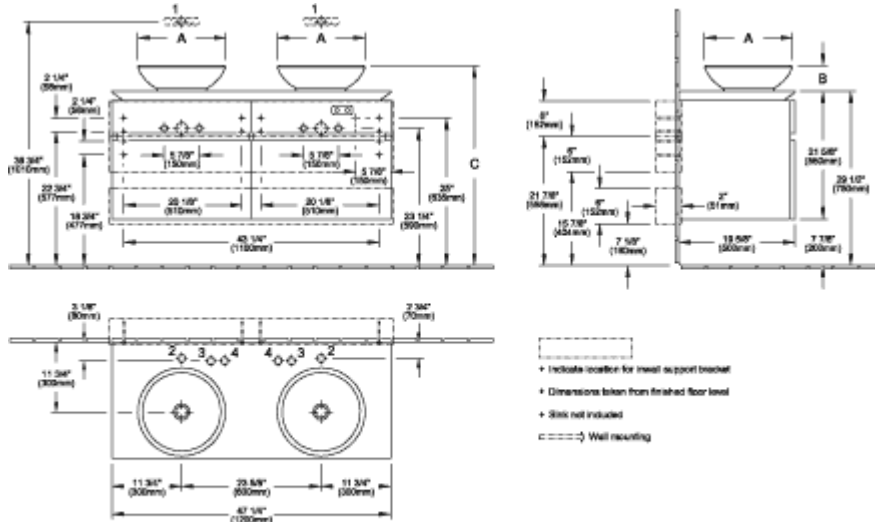

LEVANTO VANITY UNIT

PRODUCT INFORMATION

Article title	Villeroy & Boch Levanto Vanity Unit, 47 1/4" x 21 5/8" x 19 5/8"
Article number	B584ULPN
Equipment	4x pull-out compartments 2x accessory boxes, large 2x large glass drawer dividers 4x small glass drawer dividers
Position of washbasin	for 2 washbasins
Depth in inch	19 5/8"
Width in inch	47 1/4"
Height in inch	21 5/8"
Collection	Levanto
Product designation	Vanity Unit
Colour designation	Elm Impresso
With lighting	No
Number of washbasins on vanity unit	2
Smart home compatible	No

TECHNICAL DRAWINGS

B584ULPN

- + Indicate location for inwall support bracket
- + Dimensions taken from finished floor level
- + Sink not included
- Wall mounting

	A	A1	B	C	H	H1	1	2	3	4					
B121 U0 XX - 5144 U0	16 7/8"	430mm	16 7/8"	430mm	4 3/4"	120mm	34 1/4"	870mm	23 1/4"	590mm	39 3/4"	870mm	X	X	X
B121 U0 XX - 5148 U0	15"	380mm	15"	380mm	4 3/8"	110mm	33 7/8"	860mm	23 1/4"	590mm	39 3/4"	860mm	X	X	X
B121 U0 XX - 5149 U0	15"	380mm	15"	380mm	4 3/8"	110mm	33 7/8"	860mm	23 1/4"	590mm	39 3/4"	860mm	X	X	X
B121 U0 XX - 4125 U4	15 3/4"	400mm	15 3/4"	400mm	6 3/4"	170mm	36 1/4"	920mm	24 3/4"	590mm	42 1/8"	920mm	X	X	X

B584ULPN

- + Indicate location for inwall support bracket
- + Dimensions taken from finished floor level
- + Sink not included
- Wall mounting

	A	A1	B	C	H	H1	1	2	3	4					
B121 U0 XX - 5144 U0	16 7/8"	430mm	16 7/8"	430mm	4 3/4"	120mm	34 1/4"	870mm	23 1/4"	590mm	39 3/4"	870mm	X	X	X
B121 U0 XX - 5148 U0	15"	380mm	15"	380mm	4 3/8"	110mm	33 7/8"	860mm	23 1/4"	590mm	39 3/4"	860mm	X	X	X
B121 U0 XX - 5149 U0	15"	380mm	15"	380mm	4 3/8"	110mm	33 7/8"	860mm	23 1/4"	590mm	39 3/4"	860mm	X	X	X
B121 U0 XX - 4125 U4	15 3/4"	400mm	15 3/4"	400mm	6 3/4"	170mm	36 1/4"	920mm	24 3/4"	590mm	42 1/8"	920mm	X	X	X