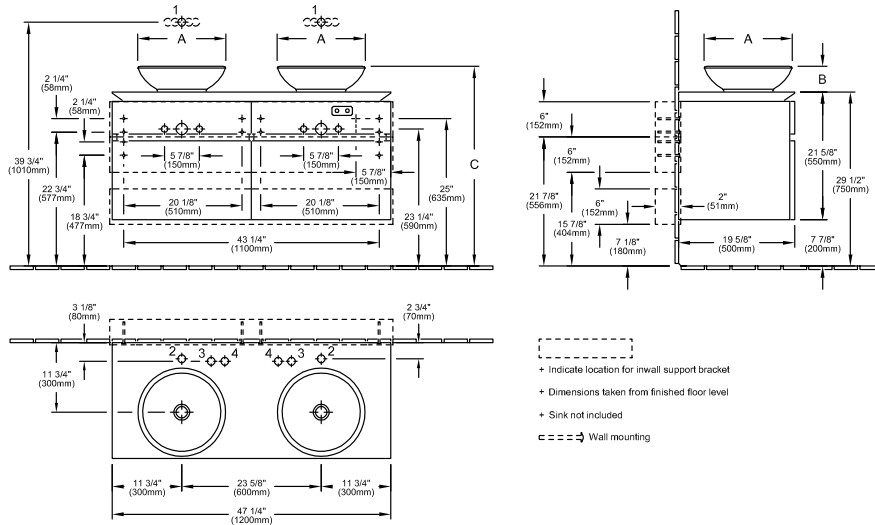

LEVANTO VANITY UNIT

PRODUCT INFORMATION

Article title	Villeroy & Boch Levanto Vanity Unit, 47 1/4" x 21 5/8" x 19 5/8"
Article number	B584ULFQ
Equipment	4x pull-out compartments 2x accessory boxes, large 2x large glass drawer dividers 4x small glass drawer dividers
Position of washbasin	for 2 washbasins
Depth in inch	19 5/8"
Width in inch	47 1/4"
Height in inch	21 5/8"
Collection	Levanto
Product designation	Vanity Unit
Colour designation	Oak Graphite
With lighting	No
Number of washbasins on vanity unit	2
Smart home compatible	No

TECHNICAL DRAWINGS

B584ULFQ

	A	A1	B	C	H	H1	1	2	3	4					
B121 U0 XX - 5144 U0	16 7/8"	430mm	16 7/8"	430mm	4 3/4"	120mm	34 1/4"	870mm	23 1/4"	590mm	39 3/4"	870mm	X	X	X
B121 U0 XX - 5148 U0	15"	380mm	15"	380mm	4 3/8"	110mm	33 7/8"	860mm	23 1/4"	590mm	39 3/4"	860mm	X	X	X
B121 U0 XX - 5149 U0	15"	380mm	15"	380mm	4 3/8"	110mm	33 7/8"	860mm	23 1/4"	590mm	39 3/4"	860mm	X	X	X
B121 U0 XX - 4125 U4	15 3/4"	400mm	15 3/4"	400mm	6 3/4"	170mm	36 1/4"	920mm	24 3/4"	620mm	42 1/8"	920mm	X	X	X

B584ULFQ

	A	A1	B	C	H	H1	1	2	3	4					
B121 U0 XX - 5144 U0	16 7/8"	430mm	16 7/8"	430mm	4 3/4"	120mm	34 1/4"	870mm	23 1/4"	590mm	39 3/4"	870mm	X	X	X
B121 U0 XX - 5148 U0	15"	380mm	15"	380mm	4 3/8"	110mm	33 7/8"	860mm	23 1/4"	590mm	39 3/4"	860mm	X	X	X
B121 U0 XX - 5149 U0	15"	380mm	15"	380mm	4 3/8"	110mm	33 7/8"	860mm	23 1/4"	590mm	39 3/4"	860mm	X	X	X
B121 U0 XX - 4125 U4	15 3/4"	400mm	15 3/4"	400mm	6 3/4"	170mm	36 1/4"	920mm	24 3/4"	590mm	42 1/8"	920mm	X	X	X