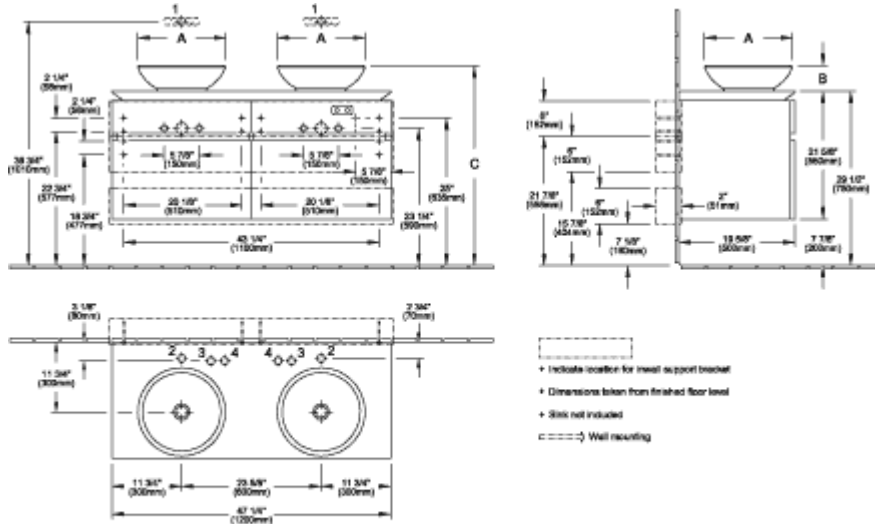

LEVANTO VANITY UNIT

PRODUCT INFORMATION

Article title	Villeroy & Boch Levanto Vanity Unit, 47 1/4" x 21 5/8" x 19 5/8"
Article number	B584ULFQ
Equipment	4x pull-out compartments 2x accessory boxes, large 2x large glass drawer dividers 4x small glass drawer dividers
Position of washbasin	for 2 washbasins
Depth in inch	19 5/8"
Width in inch	47 1/4"
Height in inch	21 5/8"
Collection	Levanto
Product designation	Vanity Unit
Colour designation	Oak Graphite
With lighting	No
Number of washbasins on vanity unit	2
Smart home compatible	No

TECHNICAL DRAWINGS

B584ULFQ

	A	A1	B	C	H	H1	1	2	3	4					
B121 U0 XX - 5144 U0	16 7/8"	430mm	16 7/8"	430mm	4 3/4"	120mm	34 1/4"	870mm	23 1/4"	590mm	39 3/4"	870mm	X	X	X
B121 U0 XX - 5148 U0	15"	380mm	15"	380mm	4 3/8"	110mm	33 7/8"	860mm	23 1/4"	590mm	39 3/4"	860mm	X	X	X
B121 U0 XX - 5149 U0	15"	380mm	15"	380mm	4 3/8"	110mm	33 7/8"	860mm	23 1/4"	590mm	39 3/4"	860mm	X	X	X
B121 U0 XX - 4125 U4	15 3/4"	400mm	15 3/4"	400mm	6 3/4"	170mm	36 1/4"	920mm	24 3/4"	620mm	42 1/8"	920mm	X	X	X

B584ULFQ

	A	A1	B	C	H	H1	1	2	3	4					
B121 U0 XX - 5144 U0	16 7/8"	430mm	16 7/8"	430mm	4 3/4"	120mm	34 1/4"	870mm	23 1/4"	590mm	39 3/4"	870mm	X	X	X
B121 U0 XX - 5148 U0	15"	380mm	15"	380mm	4 3/8"	110mm	33 7/8"	860mm	23 1/4"	590mm	39 3/4"	860mm	X	X	X
B121 U0 XX - 5149 U0	15"	380mm	15"	380mm	4 3/8"	110mm	33 7/8"	860mm	23 1/4"	590mm	39 3/4"	860mm	X	X	X
B121 U0 XX - 4125 U4	15 3/4"	400mm	15 3/4"	400mm	6 3/4"	170mm	36 1/4"	920mm	24 3/4"	590mm	42 1/8"	920mm	X	X	X