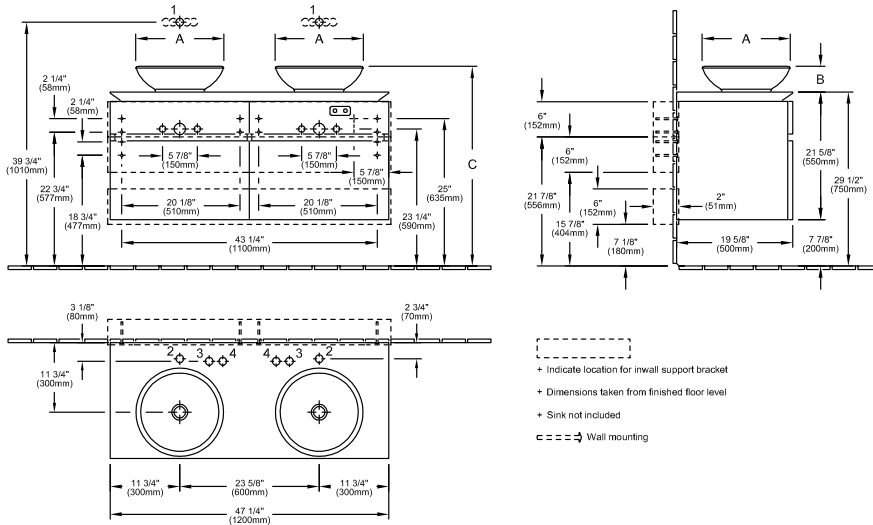

### PRODUCT INFORMATION

Article title	Villeroy & Boch Levanto Vanity Unit, 47 1/4" x 21 5/8" x 19 5/8"
Article number	B584ULDH
Equipment	4x pull-out compartments 2x accessory boxes, large 2x large glass drawer dividers 4x small glass drawer dividers
Position of washbasin	for 2 washbasins
Depth in inch	19 5/8"
Width in inch	47 1/4"
Height in inch	21 5/8"
Collection	Levanto
Product designation	Vanity Unit
Colour designation	Glossy White
With lighting	No
Number of washbasins on vanity unit	2
Smart home compatible	No

# TECHNICAL DRAWINGS

## B584ULDH

- + Indicate location for inwall support bracket
- + Dimensions taken from finished floor level
- + Sink not included
- Wall mounting

	A	A1	B	C	H	H1	1	2	3	4					
B121 U0 XX - 5144 U0	16 7/8"	430mm	16 7/8"	430mm	4 3/4"	120mm	34 1/4"	870mm	23 1/4"	590mm	39 3/4"	870mm	X	X	X
B121 U0 XX - 5148 U0	15"	380mm	15"	380mm	4 3/8"	110mm	33 7/8"	860mm	23 1/4"	590mm	39 3/4"	860mm	X	X	X
B121 U0 XX - 5149 U0	15"	380mm	15"	380mm	4 3/8"	110mm	33 7/8"	860mm	23 1/4"	590mm	39 3/4"	860mm	X	X	X
B121 U0 XX - 4125 U4	15 3/4"	400mm	15 3/4"	400mm	6 3/4"	170mm	36 1/4"	920mm	24 3/4"	630mm	42 1/8"	920mm	X	X	X

## B584ULDH

- + Indicate location for inwall support bracket
- + Dimensions taken from finished floor level
- + Sink not included
- Wall mounting

	A	A1	B	C	H	H1	1	2	3	4					
B121 U0 XX - 5144 U0	16 7/8"	430mm	16 7/8"	430mm	4 3/4"	120mm	34 1/4"	870mm	23 1/4"	590mm	39 3/4"	870mm	X	X	X
B121 U0 XX - 5148 U0	15"	380mm	15"	380mm	4 3/8"	110mm	33 7/8"	860mm	23 1/4"	590mm	39 3/4"	860mm	X	X	X
B121 U0 XX - 5149 U0	15"	380mm	15"	380mm	4 3/8"	110mm	33 7/8"	860mm	23 1/4"	590mm	39 3/4"	860mm	X	X	X
B121 U0 XX - 4125 U4	15 3/4"	400mm	15 3/4"	400mm	6 3/4"	170mm	36 1/4"	920mm	24 3/4"	590mm	42 1/8"	920mm	X	X	X