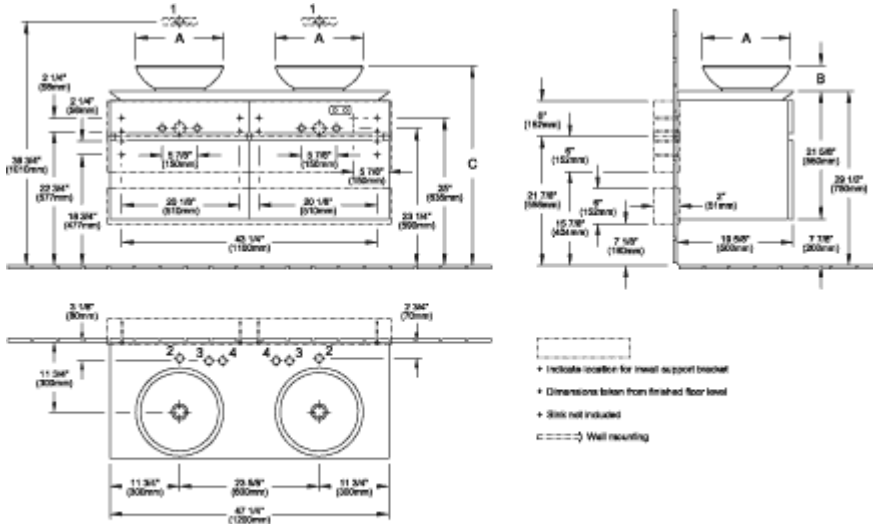

### PRODUCT INFORMATION

Article title	Villeroy & Boch Levanto Vanity Unit, 47 1/4" x 21 5/8" x 19 5/8"
Article number	B584ULDH
Equipment	4x pull-out compartments 2x accessory boxes, large 2x large glass drawer dividers 4x small glass drawer dividers
Position of washbasin	for 2 washbasins
Depth in inch	19 5/8"
Width in inch	47 1/4"
Height in inch	21 5/8"
Collection	Levanto
Product designation	Vanity Unit
Colour designation	Glossy White
With lighting	No
Number of washbasins on vanity unit	2
Smart home compatible	No

# TECHNICAL DRAWINGS

## B584ULDH

- + Indicate location for inwall support bracket
- + Dimensions taken from finished floor level
- + Sink not included
- Wall mounting

	A	A1	B	C	H	H1	1	2	3	4					
B121 U0 XX - 5144 U0	16 7/8"	430mm	16 7/8"	430mm	4 3/4"	120mm	34 1/4"	870mm	23 1/4"	590mm	39 3/4"	870mm	X	X	X
B121 U0 XX - 5148 U0	15"	380mm	15"	380mm	4 3/8"	110mm	33 7/8"	860mm	23 1/4"	590mm	39 3/4"	860mm	X	X	X
B121 U0 XX - 5149 U0	15"	380mm	15"	380mm	4 3/8"	110mm	33 7/8"	860mm	23 1/4"	590mm	39 3/4"	860mm	X	X	X
B121 U0 XX - 4125 U4	15 3/4"	400mm	15 3/4"	400mm	6 3/4"	170mm	36 1/4"	920mm	24 3/4"	630mm	42 1/8"	920mm	X	X	X

## B584ULDH

- + Indicate location for inwall support bracket
- + Dimensions taken from finished floor level
- + Sink not included
- Wall mounting

	A	A1	B	C	H	H1	1	2	3	4					
B121 U0 XX - 5144 U0	16 7/8"	430mm	16 7/8"	430mm	4 3/4"	120mm	34 1/4"	870mm	23 1/4"	590mm	39 3/4"	870mm	X	X	X
B121 U0 XX - 5148 U0	15"	380mm	15"	380mm	4 3/8"	110mm	33 7/8"	860mm	23 1/4"	590mm	39 3/4"	860mm	X	X	X
B121 U0 XX - 5149 U0	15"	380mm	15"	380mm	4 3/8"	110mm	33 7/8"	860mm	23 1/4"	590mm	39 3/4"	860mm	X	X	X
B121 U0 XX - 4125 U4	15 3/4"	400mm	15 3/4"	400mm	6 3/4"	170mm	36 1/4"	920mm	24 3/4"	590mm	42 1/8"	920mm	X	X	X