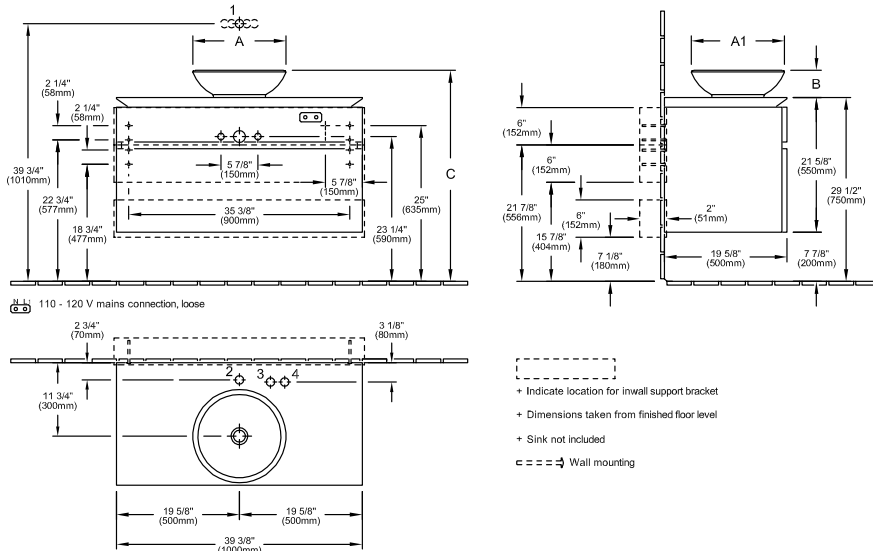

B572ULPN

	A	A1	B	C	H	H1	1ϕ	2ϕ	3ϕ	4ϕ
B122 UD XX - 5144 OU	16 7/8" 430mm	16 7/8" 430mm	4 3/4" 120mm	34 1/4" 870mm	23 1/4" 590mm	39 3/4" 1010mm	X	X	X	X
B122 UD XX - 5148 OU	15" 380mm	15" 380mm	4 3/8" 110mm	33 7/8" 860mm	23 1/4" 590mm	39 3/4" 1010mm	X	X	X	X
B122 UD XX - 5149 OU	15" 380mm	15" 380mm	4 3/8" 110mm	33 7/8" 860mm	23 1/4" 590mm	39 3/4" 1010mm	X	X	X	X
B122 UD XX - 5151 OU	23" 585mm	15" 380mm	4 3/8" 110mm	33 7/8" 860mm	23 1/4" 590mm	39 3/4" 1010mm	X	X	X	X
B122 UD XX - 5154 OU	23" 585mm	15" 380mm	4 3/8" 110mm	33 7/8" 860mm	23 1/4" 590mm	39 3/4" 1010mm	X	X	X	X
B122 UD XX - 4125 U4	15 3/4" 400mm	15 3/4" 400mm	6 3/4" 170mm	36 1/4" 920mm	24 3/4" 630mm	42 1/8" 1070mm	X	X	X	X
B122 UD XX - 4126 U6	23 5/8" 600mm	15 3/4" 400mm	6 3/4" 170mm	36 1/4" 920mm	24 3/4" 630mm	42 1/8" 1070mm	X	X	X	X
B122 UD XX - 4127 U6	23 5/8" 600mm	15 3/4" 400mm	6 3/4" 170mm	36 1/4" 920mm	24 3/4" 630mm	42 1/8" 1070mm	X	X	X	X