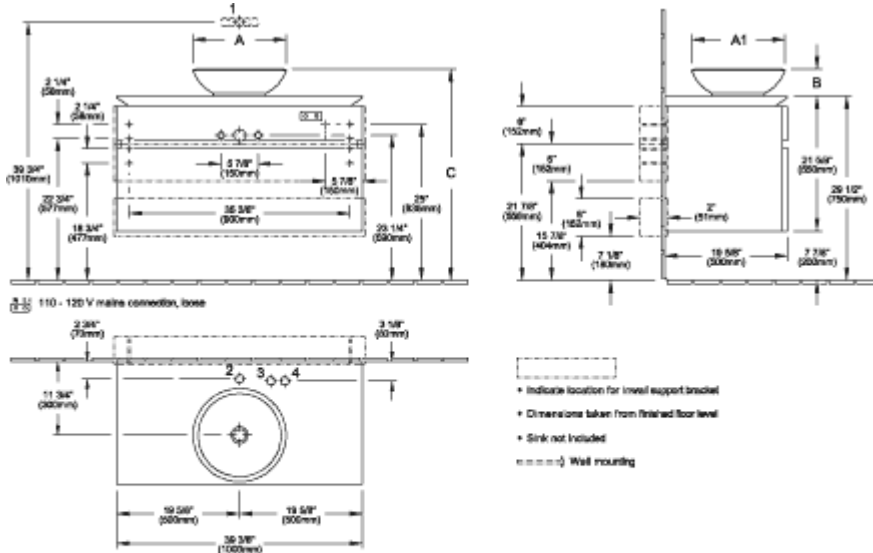

LEVANTO VANITY UNIT

PRODUCT INFORMATION

Article title	Villeroy & Boch Levanto Vanity Unit, 39 3/8" x 21 5/8" x 19 5/8"
Article number	B572ULPN
Equipment	2x pull-out compartments 1x accessory box, large 1x large glass drawer divider 2x small glass drawer dividers
Position of washbasin	centered washbasin
Depth in inch	19 5/8"
Width in inch	39 3/8"
Height in inch	21 5/8"
Collection	Levanto
Product designation	Vanity Unit
Colour designation	Elm Impresso
With lighting	No
Number of washbasins on vanity unit	1
Smart home compatible	No

TECHNICAL DRAWINGS

B572ULPN

	A	A1	B	C	H	H1	1 ϕ	2 ϕ	3 ϕ	4 ϕ
B122 UD XX - 5144 DU	16 7/8" 430mm	16 7/8" 430mm	4 3/4" 120mm	34 1/4" 870mm	23 1/4" 590mm	36 3/4" 910mm	X	X	X	X
B122 UD XX - 5148 DU	15" 380mm	15" 380mm	4 3/8" 110mm	33 7/8" 860mm	23 1/4" 590mm	36 3/4" 910mm	X	X	X	X
B122 UD XX - 5149 DU	15" 380mm	15" 380mm	4 3/8" 110mm	33 7/8" 860mm	23 1/4" 590mm	36 3/4" 910mm	X	X	X	X
B122 UD XX - 5151 DU	23" 585mm	15" 380mm	4 3/8" 110mm	33 7/8" 860mm	23 1/4" 590mm	36 3/4" 910mm	X	X	X	X
B122 UD XX - 5154 DU	23" 585mm	15" 380mm	4 3/8" 110mm	33 7/8" 860mm	23 1/4" 590mm	36 3/4" 910mm	X	X	X	X
B122 UD XX - 4125 U4	15 3/4" 400mm	15 3/4" 400mm	6 3/4" 170mm	36 1/4" 920mm	24 3/4" 630mm	42 1/8" 1070mm	X	X	X	X
B122 UD XX - 4126 U4	23 5/8" 600mm	15 3/4" 400mm	6 3/4" 170mm	36 1/4" 920mm	24 3/4" 630mm	42 1/8" 1070mm	X	X	X	X
B122 UD XX - 4127 U6	23 5/8" 600mm	15 3/4" 400mm	6 3/4" 170mm	36 1/4" 920mm	24 3/4" 630mm	42 1/8" 1070mm	X	X	X	X