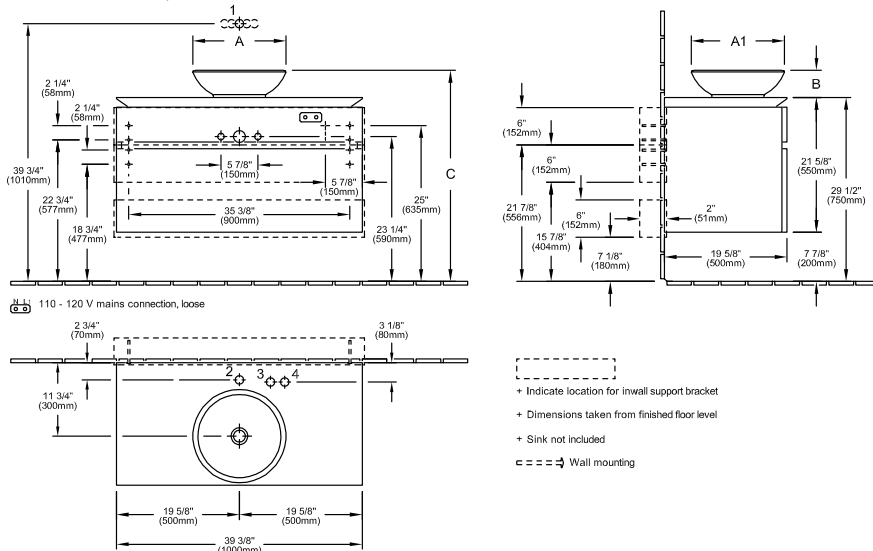

B572ULFQ

	A	A1	B	C	H	H1	1ϕ	2ϕ	3ϕ	4ϕ
B122 UD XX - 5144 OU	16 7/8" 430mm	16 7/8" 430mm	4 3/4" 120mm	34 1/4" 870mm	23 1/4" 590mm	39 3/4" 1010mm	X		X	X
B122 UD XX - 5148 OU	15" 380mm	15" 380mm	4 3/8" 110mm	33 7/8" 860mm	23 1/4" 590mm	39 3/4" 1010mm	X	X	X	X
B122 UD XX - 5149 OU	15" 380mm	15" 380mm	4 3/8" 110mm	33 7/8" 860mm	23 1/4" 590mm	39 3/4" 1010mm	X	X	X	X
B122 UD XX - 5151 OU	23" 585mm	15" 380mm	4 3/8" 110mm	33 7/8" 860mm	23 1/4" 590mm	39 3/4" 1010mm	X			X
B122 UD XX - 5154 OU	23" 585mm	15" 380mm	4 3/8" 110mm	33 7/8" 860mm	23 1/4" 590mm	39 3/4" 1010mm	X	X		
B122 UD XX - 4125 U4	15 3/4" 400mm	15 3/4" 400mm	6 3/4" 170mm	36 1/4" 920mm	24 3/4" 630mm	42 1/8" 1070mm	X		X	X
B122 UD XX - 4126 U6	23 5/8" 600mm	15 3/4" 400mm	6 3/4" 170mm	36 1/4" 920mm	24 3/4" 630mm	42 1/8" 1070mm	X			X
B122 UD XX - 4127 U6	23 5/8" 600mm	15 3/4" 400mm	6 3/4" 170mm	36 1/4" 920mm	24 3/4" 630mm	42 1/8" 1070mm	X			X