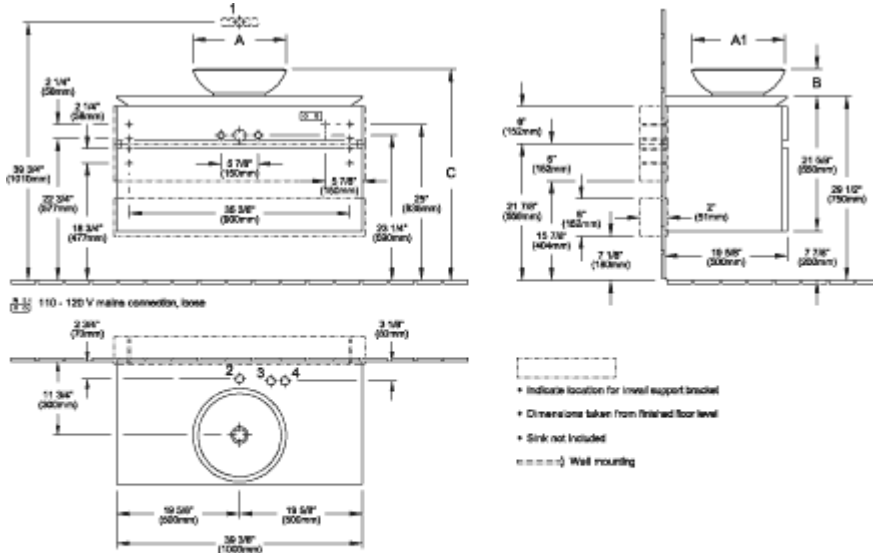

LEVANTO VANITY UNIT

PRODUCT INFORMATION

Article title	Villeroy & Boch Levanto Vanity Unit, 39 3/8" x 21 5/8" x 19 5/8"
Article number	B572ULFQ
Equipment	2x pull-out compartments 1x accessory box, large 1x large glass drawer divider 2x small glass drawer dividers
Position of washbasin	centered washbasin
Depth in inch	19 5/8"
Width in inch	39 3/8"
Height in inch	21 5/8"
Collection	Levanto
Product designation	Vanity Unit
Colour designation	Oak Graphite
With lighting	No
Number of washbasins on vanity unit	1
Smart home compatible	No

TECHNICAL DRAWINGS

B572ULFQ

	A	A1	B	C	H	H1	1 ϕ	2 ϕ	3 ϕ	4 ϕ
B122 UD XX - 5144 DU	16 7/8" 430mm	16 7/8" 430mm	4 3/4" 120mm	34 1/4" 870mm	23 1/4" 590mm	36 3/4" 1010mm	X		X	X
B122 UD XX - 5148 DU	15" 380mm	15" 380mm	4 3/8" 110mm	33 7/8" 860mm	23 1/4" 590mm	36 3/4" 1010mm	X	X	X	X
B122 UD XX - 5149 DU	15" 380mm	15" 380mm	4 3/8" 110mm	33 7/8" 860mm	23 1/4" 590mm	36 3/4" 1010mm	X	X	X	X
B122 UD XX - 5151 DU	23" 585mm	15" 380mm	4 3/8" 110mm	33 7/8" 860mm	23 1/4" 590mm	36 3/4" 1010mm	X			X
B122 UD XX - 5154 DU	23" 585mm	15" 380mm	4 3/8" 110mm	33 7/8" 860mm	23 1/4" 590mm	36 3/4" 1010mm	X	X		
B122 UD XX - 4125 U4	15 3/4" 400mm	15 3/4" 400mm	6 3/4" 170mm	36 1/4" 920mm	24 3/4" 630mm	42 1/8" 1070mm	X		X	X
B122 UD XX - 4126 U4	23 5/8" 600mm	15 3/4" 400mm	6 3/4" 170mm	36 1/4" 920mm	24 3/4" 630mm	42 1/8" 1070mm	X			X
B122 UD XX - 4127 U6	23 5/8" 600mm	15 3/4" 400mm	6 3/4" 170mm	36 1/4" 920mm	24 3/4" 630mm	42 1/8" 1070mm	X			X