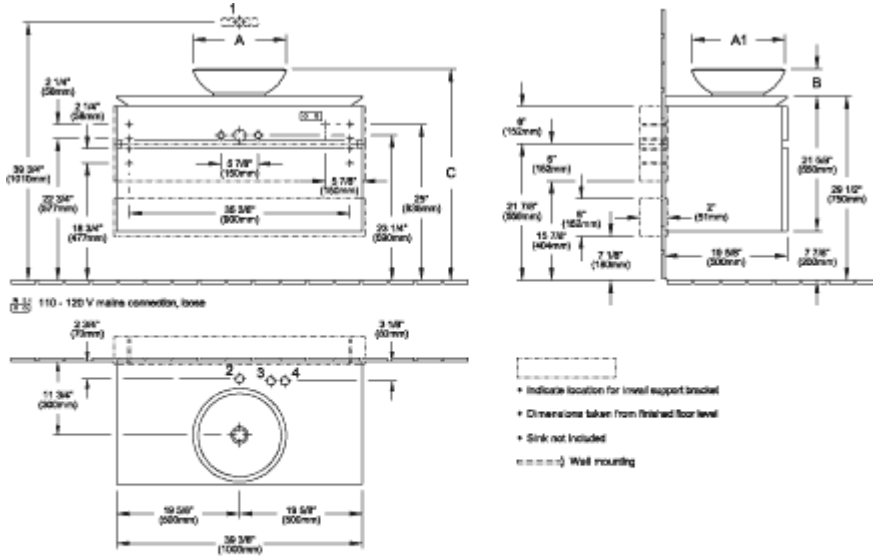

LEVANTO VANITY UNIT

PRODUCT INFORMATION

Article title	Villeroy & Boch Levanto Vanity Unit, 39 3/8" x 21 5/8" x 19 5/8"
Article number	B572ULDH
Equipment	2x pull-out compartments 1x accessory box, large 1x large glass drawer divider 2x small glass drawer dividers
Position of washbasin	centered washbasin
Depth in inch	19 5/8"
Width in inch	39 3/8"
Height in inch	21 5/8"
Collection	Levanto
Product designation	Vanity Unit
Colour designation	Glossy White
With lighting	No
Number of washbasins on vanity unit	1
Smart home compatible	No

TECHNICAL DRAWINGS

B572ULDH

	A	A1	B	C	H	H1	1⌀	2⌀	3⌀	4⌀
B122 UD XX - 5144 DU	16 7/8" 430mm	16 7/8" 430mm	4 3/4" 120mm	34 1/4" 870mm	23 1/4" 590mm	39 3/4" 1010mm	X		X	X
B122 UD XX - 5148 DU	15" 380mm	15" 380mm	4 3/8" 110mm	33 7/8" 860mm	23 1/4" 590mm	39 3/4" 1010mm	X	X	X	X
B122 UD XX - 5149 DU	15" 380mm	15" 380mm	4 3/8" 110mm	33 7/8" 860mm	23 1/4" 590mm	39 3/4" 1010mm	X	X	X	X
B122 UD XX - 5151 DU	23" 585mm	15" 380mm	4 3/8" 110mm	33 7/8" 860mm	23 1/4" 590mm	39 3/4" 1010mm	X			X
B122 UD XX - 5154 DU	23" 585mm	15" 380mm	4 3/8" 110mm	33 7/8" 860mm	23 1/4" 590mm	39 3/4" 1010mm	X	X		
B122 UD XX - 4125 U4	15 3/4" 400mm	15 3/4" 400mm	6 3/4" 170mm	36 1/4" 920mm	24 3/4" 630mm	42 1/8" 1070mm	X		X	X
B122 UD XX - 4126 U4	23 5/8" 600mm	15 3/4" 400mm	6 3/4" 170mm	36 1/4" 920mm	24 3/4" 630mm	42 1/8" 1070mm	X			X
B122 UD XX - 4127 U6	23 5/8" 600mm	15 3/4" 400mm	6 3/4" 170mm	36 1/4" 920mm	24 3/4" 630mm	42 1/8" 1070mm	X			X