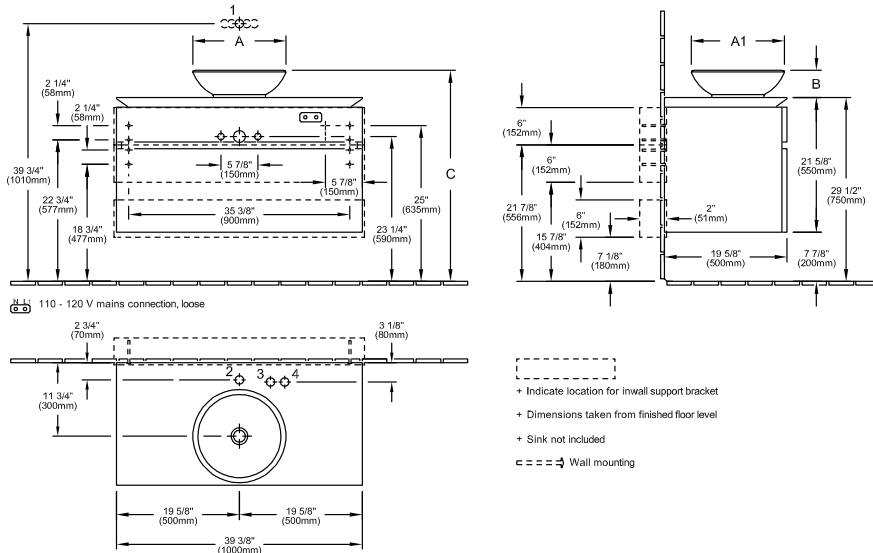

B572ULDH

	A	A1	B	C	H	H1	1⌀	2⌀	3⌀	4⌀
B122 UD XX - 5144 OU	16 7/8" 430mm	16 7/8" 430mm	4 3/4" 120mm	34 1/4" 870mm	23 1/4" 590mm	39 3/4" 1010mm	X		X	X
B122 UD XX - 5148 OU	15" 380mm	15" 380mm	4 3/8" 110mm	33 7/8" 860mm	23 1/4" 590mm	39 3/4" 1010mm	X	X	X	X
B122 UD XX - 5149 OU	15" 380mm	15" 380mm	4 3/8" 110mm	33 7/8" 860mm	23 1/4" 590mm	39 3/4" 1010mm	X	X	X	X
B122 UD XX - 5151 OU	23" 585mm	15" 380mm	4 3/8" 110mm	33 7/8" 860mm	23 1/4" 590mm	39 3/4" 1010mm	X			X
B122 UD XX - 5154 OU	23" 585mm	15" 380mm	4 3/8" 110mm	33 7/8" 860mm	23 1/4" 590mm	39 3/4" 1010mm	X	X		
B122 UD XX - 4125 U4	15 3/4" 400mm	15 3/4" 400mm	6 3/4" 170mm	36 1/4" 920mm	24 3/4" 630mm	42 1/8" 1070mm	X		X	X
B122 UD XX - 4126 U6	23 5/8" 600mm	15 3/4" 400mm	6 3/4" 170mm	36 1/4" 920mm	24 3/4" 630mm	42 1/8" 1070mm	X			X
B122 UD XX - 4127 U6	23 5/8" 600mm	15 3/4" 400mm	6 3/4" 170mm	36 1/4" 920mm	24 3/4" 630mm	42 1/8" 1070mm	X			X