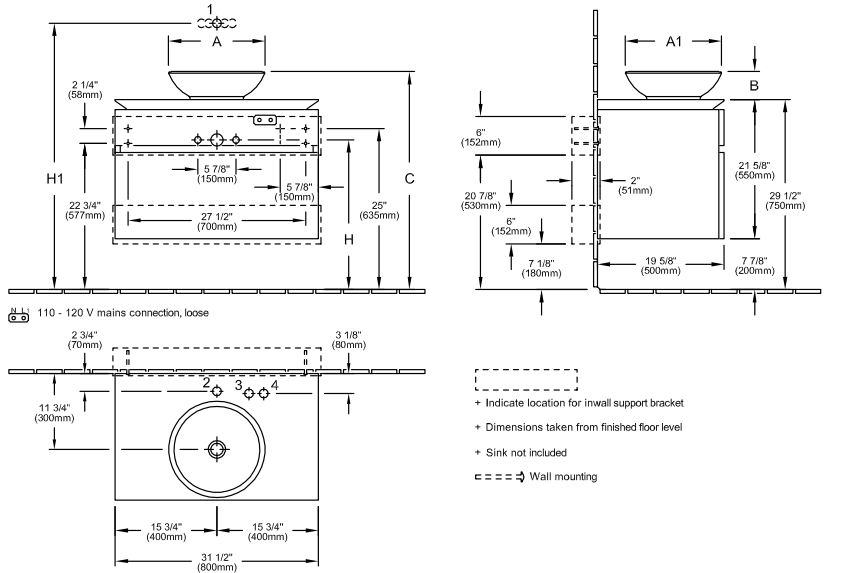

B570ULPN

	A	A1	B	C	H	H1	1⌀	2⌀	3⌀	4⌀
B122 U0 XX - 5144 0U	16 7/8" 430mm	16 7/8" 430mm	4 3/4" 120mm	34 1/4" 870mm	23 1/4" 590mm	39 3/4" 1010mm	X		X	X
B122 U0 XX - 5148 0U	15" 380mm	15" 380mm	4 3/8" 110mm	33 7/8" 860mm	23 1/4" 590mm	39 3/4" 1010mm	X	X	X	X
B122 U0 XX - 5149 0U	15" 380mm	15" 380mm	4 3/8" 110mm	33 7/8" 860mm	23 1/4" 590mm	39 3/4" 1010mm	X	X	X	X
B122 U0 XX - 5151 0U	23" 585mm	15" 380mm	4 3/8" 110mm	33 7/8" 860mm	23 1/4" 590mm	39 3/4" 1010mm	X			X
B122 U0 XX - 5154 0U	23" 585mm	15" 380mm	4 3/8" 110mm	33 7/8" 860mm	23 1/4" 590mm	39 3/4" 1010mm	X	X		X
B122 U0 XX - 4125 U4	15 3/4" 400mm	15 3/4" 400mm	6 3/4" 170mm	36 1/4" 920mm	24 3/4" 630mm	42 1/8" 1070mm	X		X	X
B122 U0 XX - 4126 U6	23 5/8" 600mm	15 3/4" 400mm	6 3/4" 170mm	36 1/4" 920mm	24 3/4" 630mm	42 1/8" 1070mm	X			X
B122 U0 XX - 4127 U6	23 5/8" 600mm	15 3/4" 400mm	6 3/4" 170mm	36 1/4" 920mm	24 3/4" 630mm	42 1/8" 1070mm	X			X