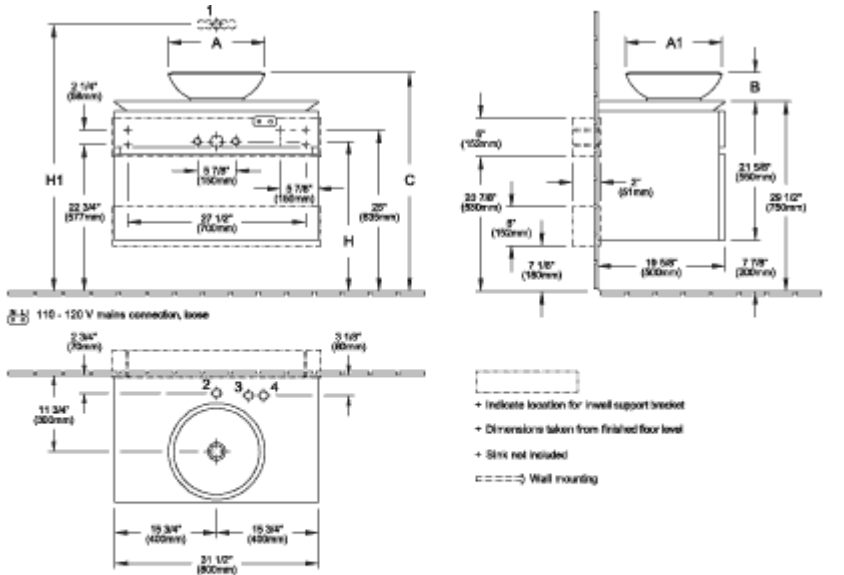

LEVANTO VANITY UNIT

PRODUCT INFORMATION

Article title	Villeroy & Boch Levanto Vanity Unit, 31 1/2" x 21 5/8" x 19 5/8"
Article number	B570ULPN
Equipment	2x pull-out compartments 1x accessory box, large 1x large glass drawer divider 2x small glass drawer dividers
Position of washbasin	centered washbasin
Depth in inch	19 5/8"
Width in inch	31 1/2"
Height in inch	21 5/8"
Collection	Levanto
Product designation	Vanity Unit
Colour designation	Elm Impreso
With lighting	No
Number of washbasins on vanity unit	1
Smart home compatible	No

TECHNICAL DRAWINGS

B570ULPN

	A	A1	B	C	H	H1	1⌀	2⌀	3⌀	4⌀
B122 U0 XX - 5144 0U	16 7/8" 430mm	16 7/8" 430mm	4 3/4" 120mm	34 1/4" 870mm	23 1/4" 590mm	39 3/4" 1010mm	X		X	X
B122 U0 XX - 5148 0U	15" 380mm	15" 380mm	4 3/8" 110mm	33 7/8" 860mm	23 1/4" 590mm	39 3/4" 1010mm	X	X	X	X
B122 U0 XX - 5149 0U	15" 380mm	15" 380mm	4 3/8" 110mm	33 7/8" 860mm	23 1/4" 590mm	39 3/4" 1010mm	X	X	X	X
B122 U0 XX - 5151 0U	23" 585mm	15" 380mm	4 3/8" 110mm	33 7/8" 860mm	23 1/4" 590mm	39 3/4" 1010mm	X			X
B122 U0 XX - 5154 0U	23" 585mm	15" 380mm	4 3/8" 110mm	33 7/8" 860mm	23 1/4" 590mm	39 3/4" 1010mm	X	X		X
B122 U0 XX - 4125 U4	15 3/4" 400mm	15 3/4" 400mm	6 3/4" 170mm	36 1/4" 920mm	24 3/4" 630mm	42 1/8" 1070mm	X		X	X
B122 U0 XX - 4126 U6	23 5/8" 600mm	15 3/4" 400mm	6 3/4" 170mm	36 1/4" 920mm	24 3/4" 630mm	42 1/8" 1070mm	X			X
B122 U0 XX - 4127 U6	23 5/8" 600mm	15 3/4" 400mm	6 3/4" 170mm	36 1/4" 920mm	24 3/4" 630mm	42 1/8" 1070mm	X			X