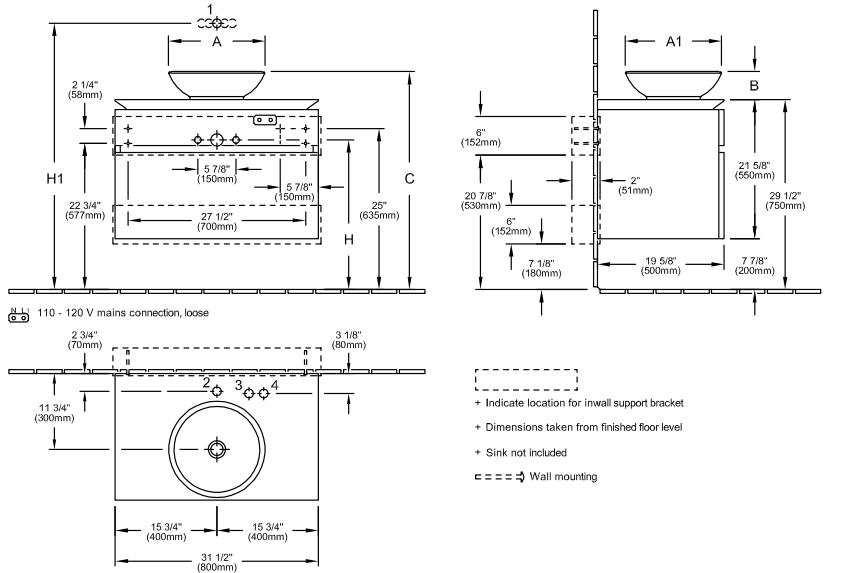

B570ULFQ

	A	A1	B	C	H	H1	1⌀	2⌀	3⌀	4⌀
B122 U0 XX - 5144 0U	16 7/8" 430mm	16 7/8" 430mm	4 3/4" 120mm	34 1/4" 870mm	23 1/4" 590mm	39 3/4" 1010mm	X		X	X
B122 U0 XX - 5148 0U	15" 380mm	15" 380mm	4 3/8" 110mm	33 7/8" 860mm	23 1/4" 590mm	39 3/4" 1010mm	X	X	X	X
B122 U0 XX - 5149 0U	15" 380mm	15" 380mm	4 3/8" 110mm	33 7/8" 860mm	23 1/4" 590mm	39 3/4" 1010mm	X	X	X	X
B122 U0 XX - 5151 0U	23" 585mm	15" 380mm	4 3/8" 110mm	33 7/8" 860mm	23 1/4" 590mm	39 3/4" 1010mm	X			X
B122 U0 XX - 5154 0U	23" 585mm	15" 380mm	4 3/8" 110mm	33 7/8" 860mm	23 1/4" 590mm	39 3/4" 1010mm	X	X		X
B122 U0 XX - 4125 U4	15 3/4" 400mm	15 3/4" 400mm	6 3/4" 170mm	36 1/4" 920mm	24 3/4" 630mm	42 1/8" 1070mm	X		X	X
B122 U0 XX - 4126 U6	23 5/8" 600mm	15 3/4" 400mm	6 3/4" 170mm	36 1/4" 920mm	24 3/4" 630mm	42 1/8" 1070mm	X		X	X
B122 U0 XX - 4127 U6	23 5/8" 600mm	15 3/4" 400mm	6 3/4" 170mm	36 1/4" 920mm	24 3/4" 630mm	42 1/8" 1070mm	X			X