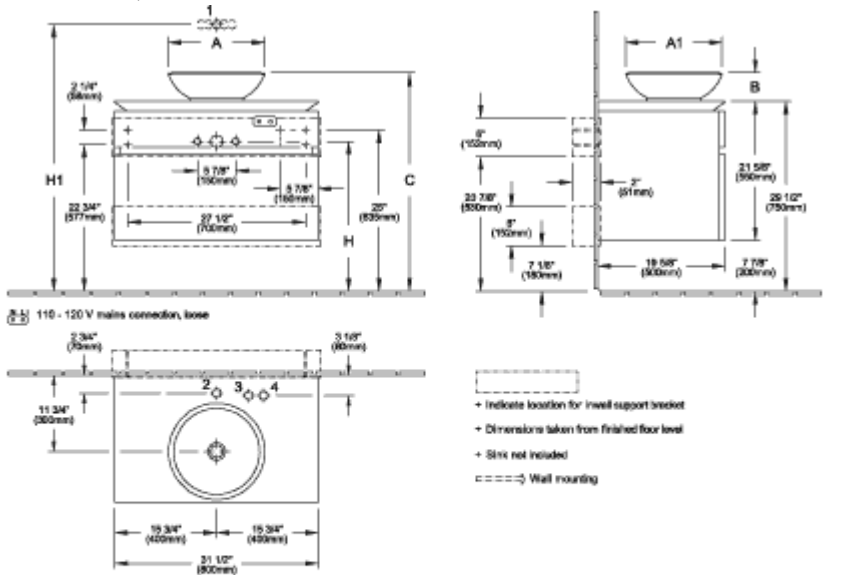

LEVANTO VANITY UNIT

PRODUCT INFORMATION

Article title	Villeroy & Boch Levanto Vanity Unit, 31 1/2" x 21 5/8" x 19 5/8"
Article number	B570ULFQ
Equipment	2x pull-out compartments 1x accessory box, large 1x large glass drawer divider 2x small glass drawer dividers
Position of washbasin	centered washbasin
Depth in inch	19 5/8"
Width in inch	31 1/2"
Height in inch	21 5/8"
Collection	Levanto
Product designation	Vanity Unit
Colour designation	Oak Graphite
With lighting	No
Number of washbasins on vanity unit	1
Smart home compatible	No

TECHNICAL DRAWINGS

B570ULFQ

	A	A1	B	C	H	H1	1⌀	2⌀	3⌀	4⌀
B122 U0 XX - 5144 0U	16 7/8" 430mm	16 7/8" 430mm	4 3/4" 120mm	34 1/4" 870mm	23 1/4" 590mm	39 3/4" 1010mm	X		X	X
B122 U0 XX - 5148 0U	15" 380mm	15" 380mm	4 3/8" 110mm	33 7/8" 860mm	23 1/4" 590mm	39 3/4" 1010mm	X	X	X	X
B122 U0 XX - 5149 0U	15" 380mm	15" 380mm	4 3/8" 110mm	33 7/8" 860mm	23 1/4" 590mm	39 3/4" 1010mm	X	X	X	X
B122 U0 XX - 5151 0U	23" 585mm	15" 380mm	4 3/8" 110mm	33 7/8" 860mm	23 1/4" 590mm	39 3/4" 1010mm	X			X
B122 U0 XX - 5154 0U	23" 585mm	15" 380mm	4 3/8" 110mm	33 7/8" 860mm	23 1/4" 590mm	39 3/4" 1010mm	X	X		X
B122 U0 XX - 4125 U4	15 3/4" 400mm	15 3/4" 400mm	6 3/4" 170mm	36 1/4" 920mm	24 3/4" 630mm	42 1/8" 1070mm	X		X	X
B122 U0 XX - 4126 U6	23 5/8" 600mm	15 3/4" 400mm	6 3/4" 170mm	36 1/4" 920mm	24 3/4" 630mm	42 1/8" 1070mm	X		X	X
B122 U0 XX - 4127 U6	23 5/8" 600mm	15 3/4" 400mm	6 3/4" 170mm	36 1/4" 920mm	24 3/4" 630mm	42 1/8" 1070mm	X			X