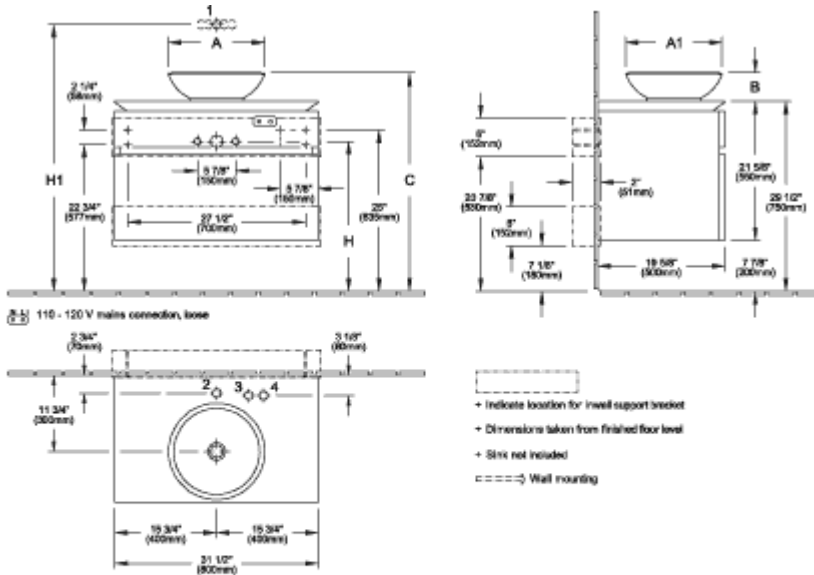

LEVANTO VANITY UNIT

PRODUCT INFORMATION

Article title	Villeroy & Boch Levanto Vanity Unit, 31 1/2" x 21 5/8" x 19 5/8"
Article number	B570ULDH
Equipment	2x pull-out compartments 1x accessory box, large 1x large glass drawer divider 2x small glass drawer dividers
Position of washbasin	centered washbasin
Depth in inch	19 5/8"
Width in inch	31 1/2"
Height in inch	21 5/8"
Collection	Levanto
Product designation	Vanity Unit
Colour designation	Glossy White
With lighting	No
Number of washbasins on vanity unit	1
Smart home compatible	No

TECHNICAL DRAWINGS

B570ULDH

	A	A1	B		C		H		H1	1-Ø	2-Ø	3-Ø	4-Ø		
B122 UO XX - 5144 OU	16 7/8"	430mm	16 7/8"	430mm	4 3/4"	120mm	34 1/4"	870mm	23 1/4"	590mm	39 3/4"	1010mm	X	X	X
B122 UO XX - 5148 OU	15"	380mm	15"	380mm	4 3/8"	110mm	33 7/8"	890mm	23 1/4"	590mm	39 3/4"	1010mm	X	X	X
B122 UO XX - 5149 OU	15"	380mm	15"	380mm	4 3/8"	110mm	33 7/8"	890mm	23 1/4"	590mm	39 3/4"	1010mm	X	X	X
B122 UO XX - 5151 OU	23"	585mm	15"	380mm	4 3/8"	110mm	33 7/8"	890mm	23 1/4"	590mm	39 3/4"	1010mm	X		X
B122 UO XX - 5154 OU	23"	585mm	15"	380mm	4 3/8"	110mm	33 7/8"	890mm	23 1/4"	590mm	39 3/4"	1010mm	X	X	
B122 UO XX - 4125 U4	15 3/4"	400mm	15 3/4"	400mm	6 3/4"	170mm	36 1/4"	920mm	24 3/4"	630mm	42 1/8"	1070mm	X	X	X
B122 UO XX - 4126 U6	23 5/8"	600mm	15 3/4"	400mm	6 3/4"	170mm	36 1/4"	920mm	24 3/4"	630mm	42 1/8"	1070mm	X		X
B122 UO XX - 4127 U6	23 5/8"	600mm	15 3/4"	400mm	6 3/4"	170mm	36 1/4"	920mm	24 3/4"	630mm	42 1/8"	1070mm	X		