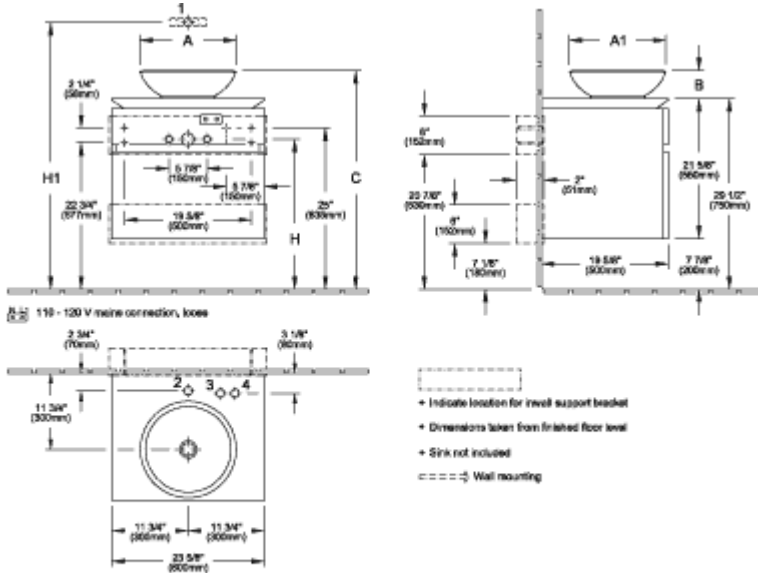

LEVANTO VANITY UNIT

PRODUCT INFORMATION

Article title	Villeroy & Boch Levanto Vanity Unit, 23 5/8" x 21 5/8" x 19 5/8"
Article number	B568ULPN
Equipment	2x pull-out compartments 1x accessory box, large 1x large glass drawer divider 2x small glass drawer dividers
Position of washbasin	centered washbasin
Depth in inch	19 5/8"
Width in inch	23 5/8"
Height in inch	21 5/8"
Collection	Levanto
Product designation	Vanity Unit
Colour designation	Elm Impresso
With lighting	No
Number of washbasins on vanity unit	1
Smart home compatible	No

TECHNICAL DRAWINGS

B568ULPN

	A	A1	B	C	H	H1	1-Ø	2-Ø	3-Ø	4-Ø
B121 UD XX - 5144 OU	16 7/8" (430mm)	16 7/8" (430mm)	4 3/4" (120mm)	34 1/4" (870mm)	23 1/4" (590mm)	36 3/4" (930mm)	X	X	X	X
B121 UD XX - 5148 OU	15" (380mm)	15" (380mm)	4 3/8" (110mm)	33 7/8" (860mm)	23 1/4" (590mm)	36 3/4" (930mm)	X	X	X	X
B121 UD XX - 5149 OU	15" (380mm)	15" (380mm)	4 3/8" (110mm)	33 7/8" (860mm)	23 1/4" (590mm)	36 3/4" (930mm)	X	X	X	X
B121 UD XX - 4125 U4	15 3/4" (400mm)	15 3/4" (400mm)	6 3/4" (170mm)	36 1/4" (920mm)	24 3/4" (620mm)	42 1/8" (1070mm)	X	X	X	X

B568ULPN

	A	A1	B	C	H	H1	1-Ø	2-Ø	3-Ø	4-Ø
B121 U0 XX - 5144 OU	16 7/8" (430mm)	16 7/8" (430mm)	4 3/4" (120mm)	34 1/4" (870mm)	23 1/4" (590mm)	39 3/4" (1000mm)	X	X	X	X
B121 U0 XX - 5148 OU	15" (380mm)	15" (380mm)	4 3/8" (110mm)	33 7/8" (860mm)	23 1/4" (590mm)	39 3/4" (1000mm)	X	X	X	X
B121 U0 XX - 5149 OU	15" (380mm)	15" (380mm)	4 3/8" (110mm)	33 7/8" (860mm)	23 1/4" (590mm)	39 3/4" (1000mm)	X	X	X	X
B121 U0 XX - 4125 U4	15 3/4" (400mm)	15 3/4" (400mm)	6 3/4" (170mm)	36 1/4" (920mm)	24 3/4" (620mm)	42 1/8" (1070mm)	X	X	X	X