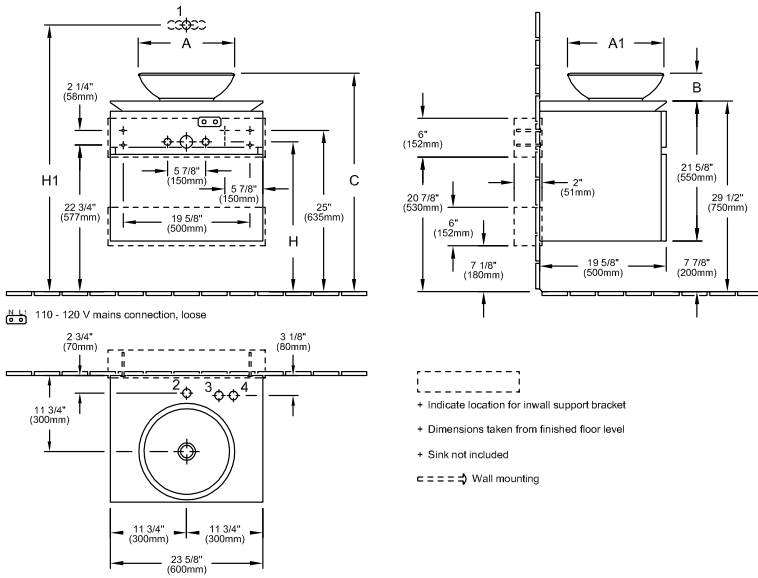

LEVANTO VANITY UNIT

PRODUCT INFORMATION

Article title	Villeroy & Boch Levanto Vanity Unit, 23 5/8" x 21 5/8" x 19 5/8"
Article number	B568ULPN
Equipment	2x pull-out compartments 1x accessory box, large 1x large glass drawer divider 2x small glass drawer dividers
Position of washbasin	centered washbasin
Depth in inch	19 5/8"
Width in inch	23 5/8"
Height in inch	21 5/8"
Collection	Levanto
Product designation	Vanity Unit
Colour designation	Elm Impresso
With lighting	No
Number of washbasins on vanity unit	1
Smart home compatible	No

TECHNICAL DRAWINGS

B568ULPN

	A	A1	B	C	H	H1	1-Ø	2-Ø	3-Ø	4-Ø
B121 UD XX - 5144 OU	16 7/8" (430mm)	16 7/8" (430mm)	4 3/4" (120mm)	34 1/4" (870mm)	23 1/4" (590mm)	36 3/4" (930mm)	X	X	X	X
B121 UD XX - 5148 OU	15" (380mm)	15" (380mm)	4 3/8" (110mm)	33 7/8" (860mm)	23 1/4" (590mm)	36 3/4" (930mm)	X	X	X	X
B121 UD XX - 5149 OU	15" (380mm)	15" (380mm)	4 3/8" (110mm)	33 7/8" (860mm)	23 1/4" (590mm)	36 3/4" (930mm)	X	X	X	X
B121 UD XX - 4125 U4	15 3/4" (400mm)	15 3/4" (400mm)	6 3/4" (170mm)	36 1/4" (920mm)	24 3/4" (620mm)	42 1/8" (1070mm)	X	X	X	X

B568ULPN

	A	A1	B	C	H	H1	1-Ø	2-Ø	3-Ø	4-Ø
B121 U0 XX - 5144 OU	16 7/8" (430mm)	16 7/8" (430mm)	4 3/4" (120mm)	34 1/4" (870mm)	23 1/4" (590mm)	39 3/4" (1000mm)	X	X	X	X
B121 U0 XX - 5148 OU	15" (380mm)	15" (380mm)	4 3/8" (110mm)	33 7/8" (860mm)	23 1/4" (590mm)	39 3/4" (1000mm)	X	X	X	X
B121 U0 XX - 5149 OU	15" (380mm)	15" (380mm)	4 3/8" (110mm)	33 7/8" (860mm)	23 1/4" (590mm)	39 3/4" (1000mm)	X	X	X	X
B121 U0 XX - 4125 U4	15 3/4" (400mm)	15 3/4" (400mm)	6 3/4" (170mm)	36 1/4" (920mm)	24 3/4" (620mm)	42 1/8" (1070mm)	X	X	X	X