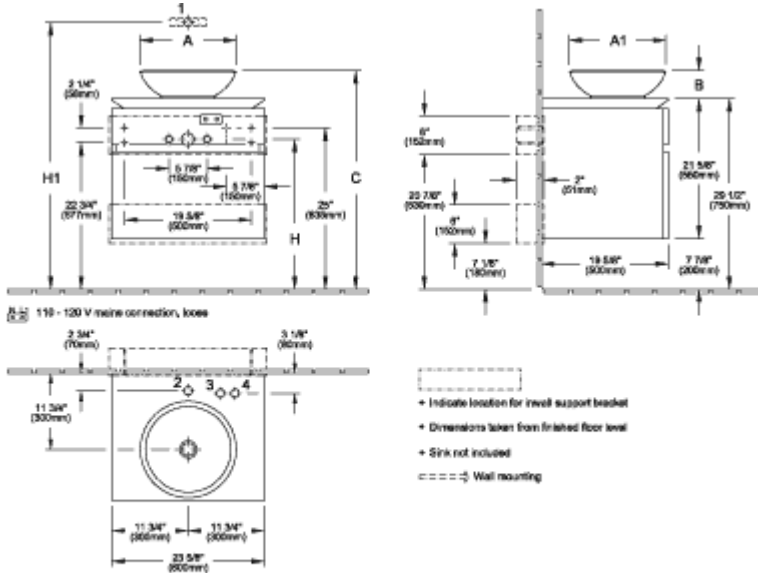

### PRODUCT INFORMATION

Article title	Villeroy & Boch Levanto Vanity Unit, 23 5/8" x 21 5/8" x 19 5/8"
Article number	B568ULFQ
Equipment	2x pull-out compartments 1x accessory box, large 1x large glass drawer divider 2x small glass drawer dividers
Position of washbasin	centered washbasin
Depth in inch	19 5/8"
Width in inch	23 5/8"
Height in inch	21 5/8"
Collection	Levanto
Product designation	Vanity Unit
Colour designation	Oak Graphite
With lighting	No
Number of washbasins on vanity unit	1
Smart home compatible	No

# TECHNICAL DRAWINGS

## B568ULFQ

	A	A1	B	C	H	H1	1-Ø	2-Ø	3-Ø	4-Ø
B121 UD XX - 5144 OU	16 7/8" (430mm)	16 7/8" (430mm)	4 3/4" (120mm)	34 1/4" (870mm)	23 1/4" (590mm)	36 3/4" (920mm)	X		X	X
B121 UD XX - 5148 OU	15" (380mm)	15" (380mm)	4 3/8" (110mm)	33 7/8" (860mm)	23 1/4" (590mm)	36 3/4" (920mm)	X	X	X	X
B121 UD XX - 5149 OU	15" (380mm)	15" (380mm)	4 3/8" (110mm)	33 7/8" (860mm)	23 1/4" (590mm)	36 3/4" (920mm)	X	X	X	X
B121 UD XX - 4125 U4	15 3/4" (400mm)	15 3/4" (400mm)	6 3/4" (170mm)	36 1/4" (920mm)	24 3/4" (620mm)	42 1/8" (920mm)	X		X	X

## B568ULFQ

	A	A1	B	C	H	H1	1-Ø	2-Ø	3-Ø	4-Ø
B121 U0 XX - 5144 OU	16 7/8" (430mm)	16 7/8" (430mm)	4 3/4" (120mm)	34 1/4" (870mm)	23 1/4" (590mm)	39 3/4" (920mm)	X		X	X
B121 U0 XX - 5148 OU	15" (380mm)	15" (380mm)	4 3/8" (110mm)	33 7/8" (860mm)	23 1/4" (590mm)	39 3/4" (920mm)	X	X	X	X
B121 U0 XX - 5149 OU	15" (380mm)	15" (380mm)	4 3/8" (110mm)	33 7/8" (860mm)	23 1/4" (590mm)	39 3/4" (920mm)	X	X	X	X
B121 U0 XX - 4125 U4	15 3/4" (400mm)	15 3/4" (400mm)	6 3/4" (170mm)	36 1/4" (920mm)	24 3/4" (620mm)	42 1/8" (920mm)	X		X	X