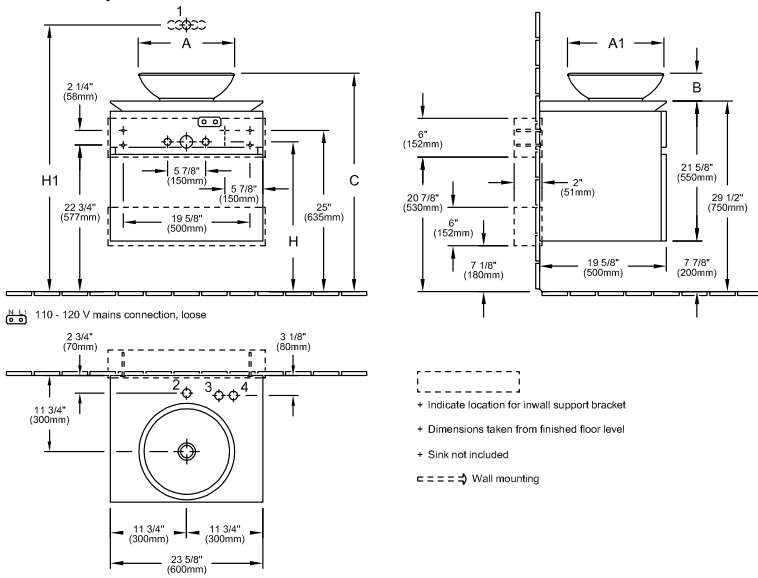

### PRODUCT INFORMATION

Article title	Villeroy & Boch Levanto Vanity Unit, 23 5/8" x 21 5/8" x 19 5/8"
Article number	B568ULFQ
Equipment	2x pull-out compartments 1x accessory box, large 1x large glass drawer divider 2x small glass drawer dividers
Position of washbasin	centered washbasin
Depth in inch	19 5/8"
Width in inch	23 5/8"
Height in inch	21 5/8"
Collection	Levanto
Product designation	Vanity Unit
Colour designation	Oak Graphite
With lighting	No
Number of washbasins on vanity unit	1
Smart home compatible	No

# TECHNICAL DRAWINGS

## B568ULFQ

	A	A1	B	C	H	H1	1-Ø	2-Ø	3-Ø	4-Ø
B121 UD XX - 5144 OU	16 7/8" (430mm)	16 7/8" (430mm)	4 3/4" (120mm)	34 1/4" (870mm)	23 1/4" (590mm)	36 3/4" (920mm)	X		X	X
B121 UD XX - 5148 OU	15" (380mm)	15" (380mm)	4 3/8" (110mm)	33 7/8" (860mm)	23 1/4" (590mm)	36 3/4" (920mm)	X	X	X	X
B121 UD XX - 5149 OU	15" (380mm)	15" (380mm)	4 3/8" (110mm)	33 7/8" (860mm)	23 1/4" (590mm)	36 3/4" (920mm)	X	X	X	X
B121 UD XX - 4125 U4	15 3/4" (400mm)	15 3/4" (400mm)	6 3/4" (170mm)	36 1/4" (920mm)	24 3/4" (620mm)	42 1/8" (920mm)	X		X	X

## B568ULFQ

	A	A1	B	C	H	H1	1-Ø	2-Ø	3-Ø	4-Ø
B121 U0 XX - 5144 OU	16 7/8" (430mm)	16 7/8" (430mm)	4 3/4" (120mm)	34 1/4" (870mm)	23 1/4" (590mm)	39 3/4" (920mm)	X		X	X
B121 U0 XX - 5148 OU	15" (380mm)	15" (380mm)	4 3/8" (110mm)	33 7/8" (860mm)	23 1/4" (590mm)	39 3/4" (920mm)	X	X	X	X
B121 U0 XX - 5149 OU	15" (380mm)	15" (380mm)	4 3/8" (110mm)	33 7/8" (860mm)	23 1/4" (590mm)	39 3/4" (920mm)	X	X	X	X
B121 U0 XX - 4125 U4	15 3/4" (400mm)	15 3/4" (400mm)	6 3/4" (170mm)	36 1/4" (920mm)	24 3/4" (620mm)	42 1/8" (920mm)	X		X	X