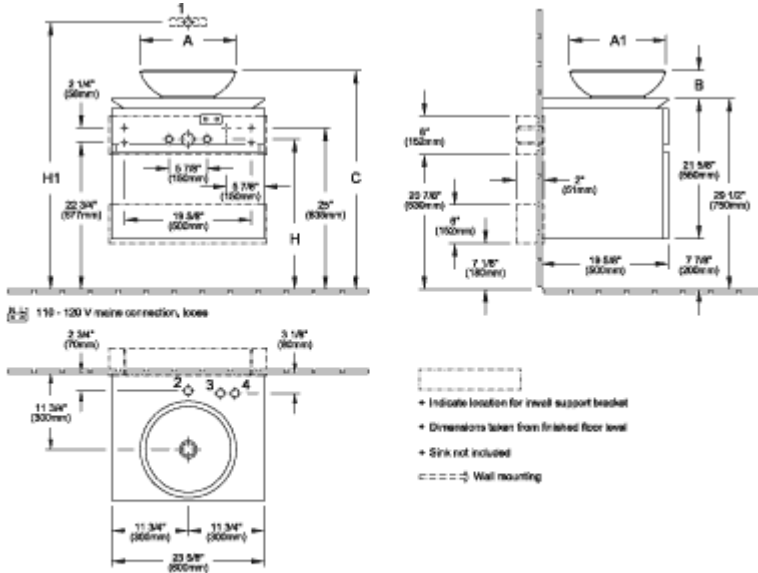

### PRODUCT INFORMATION

Article title	Villeroy & Boch Levanto Vanity Unit, 23 5/8" x 21 5/8" x 19 5/8"
Article number	B568ULDH
Equipment	2x pull-out compartments 1x accessory box, large 1x large glass drawer divider 2x small glass drawer dividers
Position of washbasin	centered washbasin
Depth in inch	19 5/8"
Width in inch	23 5/8"
Height in inch	21 5/8"
Collection	Levanto
Product designation	Vanity Unit
Colour designation	Glossy White
With lighting	No
Number of washbasins on vanity unit	1
Smart home compatible	No

# TECHNICAL DRAWINGS

## B568ULDH

	A	A1	B	C	H	H1	1-Ø	2-Ø	3-Ø	4-Ø
B121 UD XX - 5144 OU	16 7/8" (430mm)	16 7/8" (430mm)	4 3/4" (120mm)	34 1/4" (870mm)	23 1/4" (590mm)	36 3/4" (920mm)	X	X	X	X
B121 UD XX - 5148 OU	15" (380mm)	15" (380mm)	4 3/8" (110mm)	33 7/8" (860mm)	23 1/4" (590mm)	36 3/4" (920mm)	X	X	X	X
B121 UD XX - 5149 OU	15" (380mm)	15" (380mm)	4 3/8" (110mm)	33 7/8" (860mm)	23 1/4" (590mm)	36 3/4" (920mm)	X	X	X	X
B121 UD XX - 4125 U4	15 3/4" (400mm)	15 3/4" (400mm)	6 3/4" (170mm)	36 1/4" (920mm)	24 3/4" (620mm)	42 1/8" (920mm)	X	X	X	X

## B568ULDH

	A	A1	B	C	H	H1	1-Ø	2-Ø	3-Ø	4-Ø
B121 U0 XX - 5144 OU	16 7/8" (430mm)	16 7/8" (430mm)	4 3/4" (120mm)	34 1/4" (870mm)	23 1/4" (590mm)	39 3/4" (920mm)	X	X	X	X
B121 U0 XX - 5148 OU	15" (380mm)	15" (380mm)	4 3/8" (110mm)	33 7/8" (860mm)	23 1/4" (590mm)	39 3/4" (920mm)	X	X	X	X
B121 U0 XX - 5149 OU	15" (380mm)	15" (380mm)	4 3/8" (110mm)	33 7/8" (860mm)	23 1/4" (590mm)	39 3/4" (920mm)	X	X	X	X
B121 U0 XX - 4125 U4	15 3/4" (400mm)	15 3/4" (400mm)	6 3/4" (170mm)	36 1/4" (920mm)	24 3/4" (620mm)	42 1/8" (920mm)	X	X	X	X