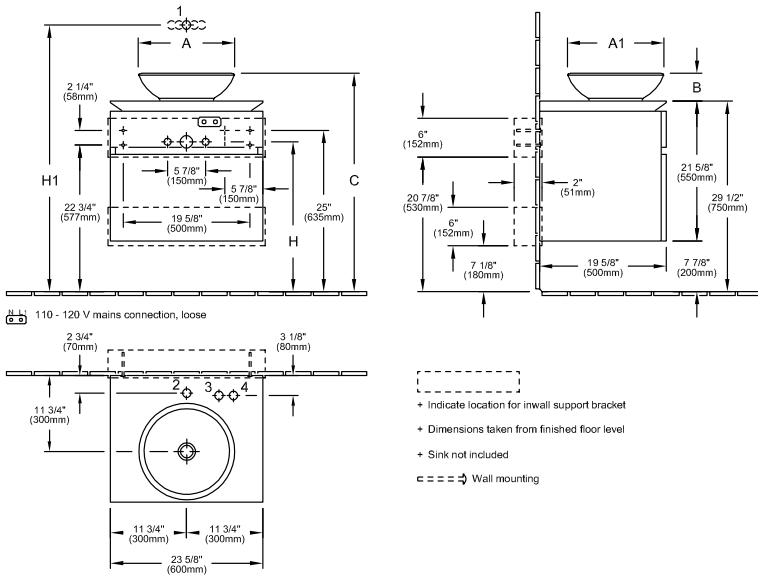

### PRODUCT INFORMATION

Article title	Villeroy & Boch Levanto Vanity Unit, 23 5/8" x 21 5/8" x 19 5/8"
Article number	B568ULDH
Equipment	2x pull-out compartments 1x accessory box, large 1x large glass drawer divider 2x small glass drawer dividers
Position of washbasin	centered washbasin
Depth in inch	19 5/8"
Width in inch	23 5/8"
Height in inch	21 5/8"
Collection	Levanto
Product designation	Vanity Unit
Colour designation	Glossy White
With lighting	No
Number of washbasins on vanity unit	1
Smart home compatible	No

# TECHNICAL DRAWINGS

## B568ULDH

	A	A1	B	C	H	H1	1-Ø	2-Ø	3-Ø	4-Ø
B121 UD XX - 5144 OU	16 7/8" (430mm)	16 7/8" (430mm)	4 3/4" (120mm)	34 1/4" (870mm)	23 1/4" (590mm)	36 3/4" (920mm)	X	X	X	X
B121 UD XX - 5148 OU	15" (380mm)	15" (380mm)	4 3/8" (110mm)	33 7/8" (860mm)	23 1/4" (590mm)	36 3/4" (920mm)	X	X	X	X
B121 UD XX - 5149 OU	15" (380mm)	15" (380mm)	4 3/8" (110mm)	33 7/8" (860mm)	23 1/4" (590mm)	36 3/4" (920mm)	X	X	X	X
B121 UD XX - 4125 U4	15 3/4" (400mm)	15 3/4" (400mm)	6 3/4" (170mm)	36 1/4" (920mm)	24 3/4" (620mm)	42 1/8" (920mm)	X	X	X	X

## B568ULDH

	A	A1	B	C	H	H1	1-Ø	2-Ø	3-Ø	4-Ø
B121 U0 XX - 5144 OU	16 7/8" (430mm)	16 7/8" (430mm)	4 3/4" (120mm)	34 1/4" (870mm)	23 1/4" (590mm)	39 3/4" (920mm)	X	X	X	X
B121 U0 XX - 5148 OU	15" (380mm)	15" (380mm)	4 3/8" (110mm)	33 7/8" (860mm)	23 1/4" (590mm)	39 3/4" (920mm)	X	X	X	X
B121 U0 XX - 5149 OU	15" (380mm)	15" (380mm)	4 3/8" (110mm)	33 7/8" (860mm)	23 1/4" (590mm)	39 3/4" (920mm)	X	X	X	X
B121 U0 XX - 4125 U4	15 3/4" (400mm)	15 3/4" (400mm)	6 3/4" (170mm)	36 1/4" (920mm)	24 3/4" (620mm)	42 1/8" (920mm)	X	X	X	X