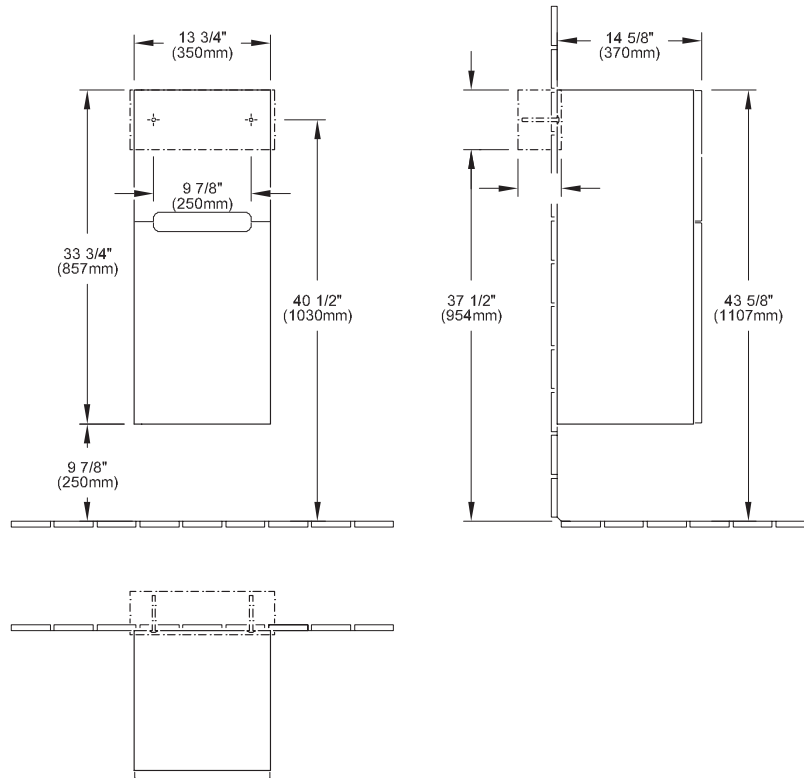

Subway - Side cabinet

Features

- Side cabinet
- 13 7/8" x 33 3/4" x 14 5/8" (354 x 857 x 370 mm)
- Wall-mounted
- Incl. fixation set
- 1 pull-out compartment
- 1 panel door
- 1 shelf
- Soft closing
- Fully assembled

Door and Pull-out element: fitted with Soft Closing feature

Included Components

- 2 x wood screw-RUKO-KS 1/4" / 2" (5,5/50 mm)
- 2 x UNI-dowel Nylon 3/8" x 1 10/16" (8x40 mm)
- 1 x pouch 3 15/16" x 7 7/8" (100x200 mm)
- 4 x coverage for hanger 9/16" / 3/4" (14/17.5 mm) white (or anthracite or beige)
- 1 x mouting rail 11 5/8" (295 mm)

Installation Notes

Install this product according to the installation manual.

Technical Drawing

+ Indicate location for inwall support bracket

+ Dimensions taken from finished floor level

+ Sink not included