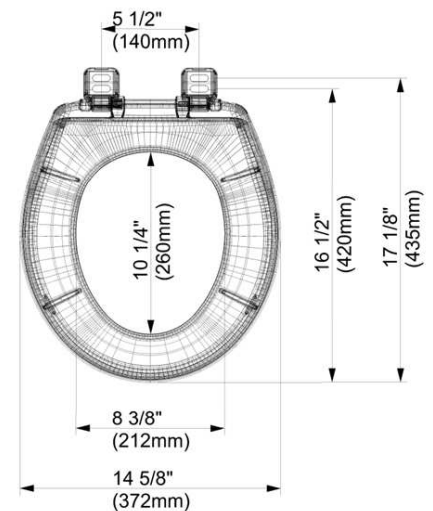

10/2017

Villeroy & Boch AG
PO box 11 20
66688 Mettlach
Germany

www.villeroy-boch.com

Service contact:
E-mail: inquiries@villeroy-boch-usa.com
Tel.: TOTO USA 888-295-8134

Villeroy & Boch

1748