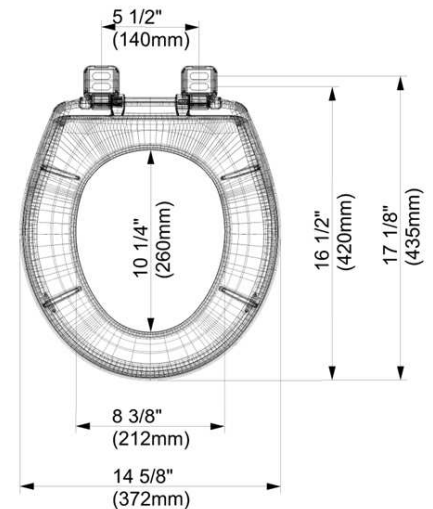

Toilet seat O.novo (round)

Model

9M85 61 O.novo toilet seat

Product Description

- O.novo toilet seat in semi-wrap over design made of color ingrained polypropylene (PP), round shape
- incl. plastic hinge
- centre distance: 5 1/2" (140 mm)
- load of ring seat: 530 lbs (240 kg)
- 1 year guarantee

Material Description

- TOILET SEAT : The material is color ingrained Polypropylene (PP).
- HINGES: Polypropylene (PP), Screws are made out of stainless steel.

10/2017

Villeroy & Boch AG
PO box 11 20
66688 Mettlach
Germany