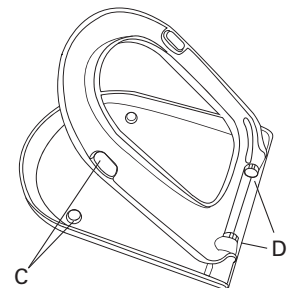

Villeroy & Boch AG
P.O. Box 1122
66688 Mettlach, Germany

www.villeroy-boch.com

Service contact:
E-mail: inquiries@villeroy-boch-usa.com
Tel.: TOTO USA 888-295-8134

Villeroy & Boch
1748