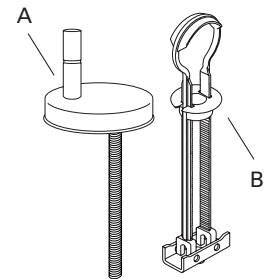

Villeroy & Boch AG
P.O. Box 1122
66688 Mettlach, Germany

www.villeroy-boch.com

Service contact:
E-mail: inquiries@villeroy-boch-usa.com
Tel.: TOTO USA 888-295-8134

Villeroy & Boch
1748