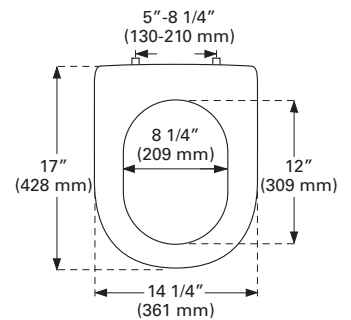

Villeroy & Boch AG
P.O. Box 1122
66688 Mettlach, Germany

www.villeroy-boch.com

Service contact:
E-mail: inquiries@villeroy-boch-usa.com
Tel.: TOTO USA 888-295-8134

Villeroy & Boch
1748