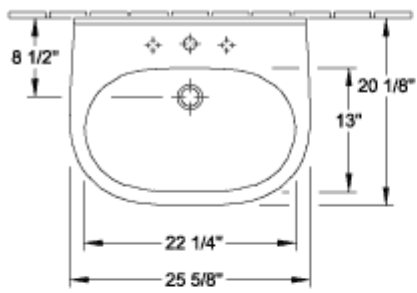

O.NOVO PEDESTAL

PRODUCT INFORMATION

Article title	Villeroy & Boch O.novo Pedestal, 6 1/2" x 5 3/8" x 27 1/8", White Alpin
Article number	5265U001
Scope of delivery	1x pedestal
Depth in inch	5 3/8"
Width in inch	6 1/2"
Height in inch	27 1/8"
Collection	O.novo
Product designation	Pedestal
Colour designation	White Alpin

TECHNICAL DRAWINGS

5265U001

5265U001

5265U001

5265U001

5265U001

5265U001

5265U001

5265 00

5266 00

5265U001

5265U001

5265U001

5265U001

	A	B	C	D
5160 55	21 5/8"	17 3/4"	18 3/4"	11"
5160 60	23 5/8"	19 1/4"	20 5/8"	12 3/8"
5160 65	25 5/8"	20 1/8"	22 1/4"	13"

5265U001