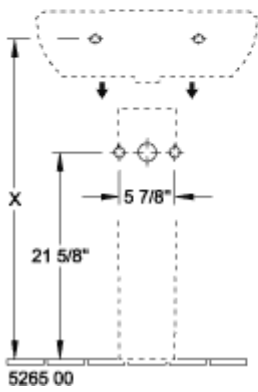

O.NOVO PEDESTAL

PRODUCT INFORMATION

Article title	Villeroy & Boch O.novo Pedestal, 6 1/2" x 5 3/8" x 27 1/8", White Alpin
Article number	5265U001
Scope of delivery	1x pedestal
Depth in inch	5 3/8"
Width in inch	6 1/2"
Height in inch	27 1/8"
Collection	O.novo
Product designation	Pedestal
Colour designation	White Alpin

TECHNICAL DRAWINGS

5265U001

5265U001

5265U001

5265U001

5265U001

5265U001

5265U001

5265 00

5266 00

5265U001

5265U001

5265U001

5265U001

	A	B	C	D
5160 55	21 5/8"	17 3/4"	18 3/4"	11"
5160 60	23 5/8"	19 1/4"	20 5/8"	12 3/8"
5160 65	25 5/8"	20 1/8"	22 1/4"	13"

5265U001