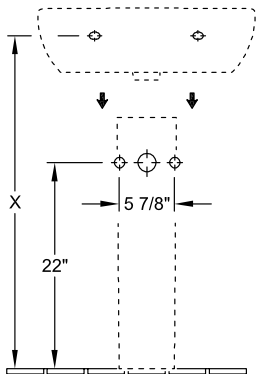

O.NOVO PEDESTAL

PRODUCT INFORMATION

Article title	Villeroy & Boch O.novo Pedestal, 6 1/2" x 5 3/8" x 27 1/8", White Alpin
Article number	5265U001
Scope of delivery	1x pedestal
Depth in inch	5 3/8"
Width in inch	6 1/2"
Height in inch	27 1/8"
Collection	O.novo
Product designation	Pedestal
Colour designation	White Alpin

TECHNICAL DRAWINGS

5265U001

5265U001

5265U001

5265U001

5265U001

5265U001

5265U001

5265 00

5266 00

5265U001

5265U001

5265U001

5265U001

	A	B	C	D
5160 55	21 5/8"	17 3/4"	18 3/4"	11"
5160 60	23 5/8"	19 1/4"	20 5/8"	12 3/8"
5160 65	25 5/8"	20 1/8"	22 1/4"	13"

5265U001