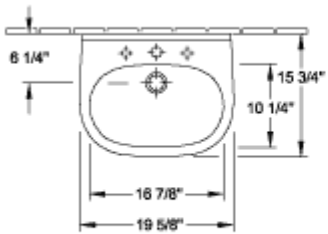

O.NOVO PEDESTAL

PRODUCT INFORMATION

Article title	Villeroy & Boch O.novo Pedestal, 6 1/2" x 5 3/8" x 27 1/8", White Alpin
Article number	5265U001
Scope of delivery	1x pedestal
Depth in inch	5 3/8"
Width in inch	6 1/2"
Height in inch	27 1/8"
Collection	O.novo
Product designation	Pedestal
Colour designation	White Alpin

5265 00

5266 00

5265U001

5265U001

5265U001

5265U001

	A	B	C	D
5160 55	21 5/8"	17 3/4"	18 3/4"	11"
5160 60	23 5/8"	19 1/4"	20 5/8"	12 3/8"
5160 65	25 5/8"	20 1/8"	22 1/4"	13"

5265U001