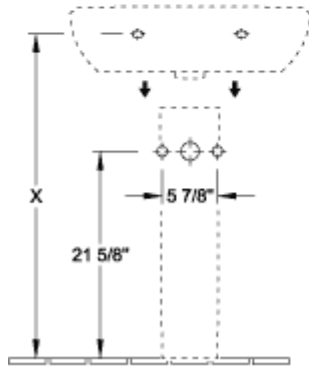

O.NOVO PEDESTAL

PRODUCT INFORMATION

Article title	Villeroy & Boch O.novo Pedestal, 6 1/2" x 5 3/8" x 27 1/8", White Alpin
Article number	5265U001
Scope of delivery	1x pedestal
Depth in inch	5 3/8"
Width in inch	6 1/2"
Height in inch	27 1/8"
Collection	O.novo
Product designation	Pedestal
Colour designation	White Alpin

TECHNICAL DRAWINGS

5265U001

5265U001

5265U001

5265U001

5265U001

5265U001

5265U001

5265 00

5266 00

5265U001

5265U001

5265U001

5265U001

	A	B	C	D
5160 55	21 5/8"	17 3/4"	18 3/4"	11"
5160 60	23 5/8"	19 1/4"	20 5/8"	12 3/8"
5160 65	25 5/8"	20 1/8"	22 1/4"	13"

5265U001