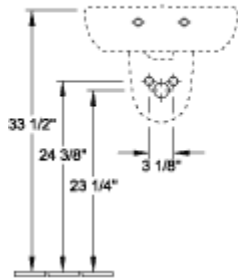

O.NOVO PEDESTAL

PRODUCT INFORMATION

Article title	Villeroy & Boch O.novo Pedestal, 6 1/2" x 5 3/8" x 27 1/8", White Alpin
Article number	5265U001
Scope of delivery	1x pedestal
Depth in inch	5 3/8"
Width in inch	6 1/2"
Height in inch	27 1/8"
Collection	O.novo
Product designation	Pedestal
Colour designation	White Alpin

5265 00

5266 00

5265U001

5265U001

5265U001

5265U001

	A	B	C	D
5160 55	21 5/8"	17 3/4"	18 3/4"	11"
5160 60	23 5/8"	19 1/4"	20 5/8"	12 3/8"
5160 65	25 5/8"	20 1/8"	22 1/4"	13"

5265U001