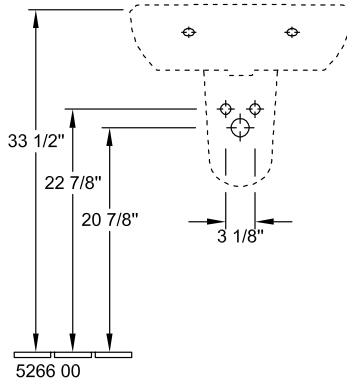

O.NOVO PEDESTAL

PRODUCT INFORMATION

Article title	Villeroy & Boch O.novo Pedestal, 6 1/2" x 5 3/8" x 27 1/8", White Alpin
Article number	5265U001
Scope of delivery	1x pedestal
Depth in inch	5 3/8"
Width in inch	6 1/2"
Height in inch	27 1/8"
Collection	O.novo
Product designation	Pedestal
Colour designation	White Alpin

TECHNICAL DRAWINGS

5265U001

5265U001

5265U001

5265U001

5265U001

5265U001

5265U001

5265 00

5266 00

5265U001

5265U001

5265U001

5265U001

	A	B	C	D
5160 55	21 5/8"	17 3/4"	18 3/4"	11"
5160 60	23 5/8"	19 1/4"	20 5/8"	12 3/8"
5160 65	25 5/8"	20 1/8"	22 1/4"	13"

5265U001