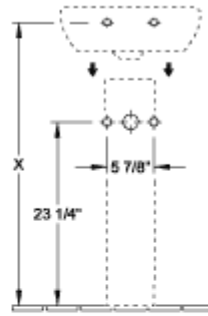

O.NOVO PEDESTAL

PRODUCT INFORMATION

Article title	Villeroy & Boch O.novo Pedestal, 6 1/2" x 5 3/8" x 27 1/8", White Alpin
Article number	5265U001
Scope of delivery	1x pedestal
Depth in inch	5 3/8"
Width in inch	6 1/2"
Height in inch	27 1/8"
Collection	O.novo
Product designation	Pedestal
Colour designation	White Alpin

5265 00

5266 00

5265U001

5265U001

5265U001

5265U001

	A	B	C	D
5160 55	21 5/8"	17 3/4"	18 3/4"	11"
5160 60	23 5/8"	19 1/4"	20 5/8"	12 3/8"
5160 65	25 5/8"	20 1/8"	22 1/4"	13"

5265U001