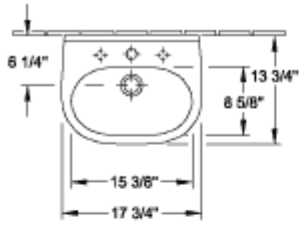

O.NOVO PEDESTAL

PRODUCT INFORMATION

Article title	Villeroy & Boch O.novo Pedestal, 6 1/2" x 5 3/8" x 27 1/8", White Alpin
Article number	5265U001
Scope of delivery	1x pedestal
Depth in inch	5 3/8"
Width in inch	6 1/2"
Height in inch	27 1/8"
Collection	O.novo
Product designation	Pedestal
Colour designation	White Alpin

5265 00

5266 00

5265U001

5265U001

5265U001

5265U001

	A	B	C	D
5160 55	21 5/8"	17 3/4"	18 3/4"	11"
5160 60	23 5/8"	19 1/4"	20 5/8"	12 3/8"
5160 65	25 5/8"	20 1/8"	22 1/4"	13"

5265U001