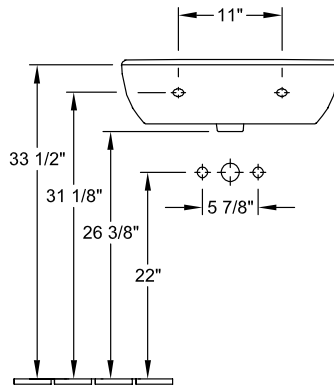

O.NOVO PEDESTAL

PRODUCT INFORMATION

Article title	Villeroy & Boch O.novo Pedestal, 6 1/2" x 5 3/8" x 27 1/8", White Alpin
Article number	5265U001
Scope of delivery	1x pedestal
Depth in inch	5 3/8"
Width in inch	6 1/2"
Height in inch	27 1/8"
Collection	O.novo
Product designation	Pedestal
Colour designation	White Alpin

TECHNICAL DRAWINGS

5265U001

5265U001

5265U001

5265U001

5265U001

5265U001

5265U001

5265 00

5266 00

5265U001

5265U001

5265U001

5265U001

	A	B	C	D
5160 55	21 5/8"	17 3/4"	18 3/4"	11"
5160 60	23 5/8"	19 1/4"	20 5/8"	12 3/8"
5160 65	25 5/8"	20 1/8"	22 1/4"	13"

5265U001