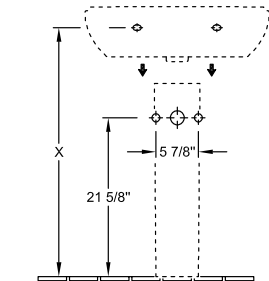

O.NOVO PEDESTAL

PRODUCT INFORMATION

Article title	Villeroy & Boch O.novo Pedestal, 6 1/2" x 5 3/8" x 27 1/8", White Alpin
Article number	5265U001
Scope of delivery	1x pedestal
Depth in inch	5 3/8"
Width in inch	6 1/2"
Height in inch	27 1/8"
Collection	O.novo
Product designation	Pedestal
Colour designation	White Alpin

5265 00

5266 00

5265U001

5265U001

5265U001

5265U001

	A	B	C	D
5160 55	21 5/8"	17 3/4"	18 3/4"	11"
5160 60	23 5/8"	19 1/4"	20 5/8"	12 3/8"
5160 65	25 5/8"	20 1/8"	22 1/4"	13"

5265U001