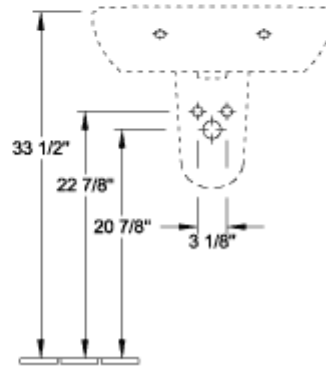

O.NOVO PEDESTAL

PRODUCT INFORMATION

Article title	Villeroy & Boch O.novo Pedestal, 6 1/2" x 5 3/8" x 27 1/8", White Alpin
Article number	5265U001
Scope of delivery	1x pedestal
Depth in inch	5 3/8"
Width in inch	6 1/2"
Height in inch	27 1/8"
Collection	O.novo
Product designation	Pedestal
Colour designation	White Alpin

TECHNICAL DRAWINGS

5265U001

5265U001

5265U001

5265U001

5265U001

5265U001

5265U001

5265 00

5266 00

5265U001

5265U001

5265U001

5265U001

	A	B	C	D
5160 55	21 5/8"	17 3/4"	18 3/4"	11"
5160 60	23 5/8"	19 1/4"	20 5/8"	12 3/8"
5160 65	25 5/8"	20 1/8"	22 1/4"	13"

5265U001