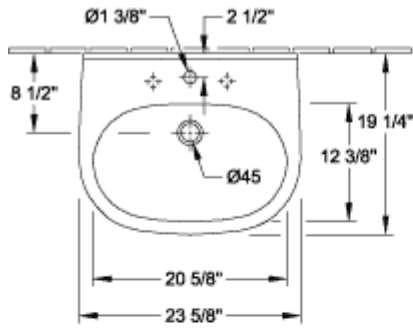

O.NOVO PEDESTAL

PRODUCT INFORMATION

Article title	Villeroy & Boch O.novo Pedestal, 6 1/2" x 5 3/8" x 27 1/8", White Alpin
Article number	5265U001
Scope of delivery	1x pedestal
Depth in inch	5 3/8"
Width in inch	6 1/2"
Height in inch	27 1/8"
Collection	O.novo
Product designation	Pedestal
Colour designation	White Alpin

TECHNICAL DRAWINGS

5265U001

5265U001

5265U001

5265U001

5265U001

5265U001

5265U001

5265 00

5266 00

5265U001

5265U001

5265U001

5265U001

	A	B	C	D
5160 55	21 5/8"	17 3/4"	18 3/4"	11"
5160 60	23 5/8"	19 1/4"	20 5/8"	12 3/8"
5160 65	25 5/8"	20 1/8"	22 1/4"	13"

5265U001