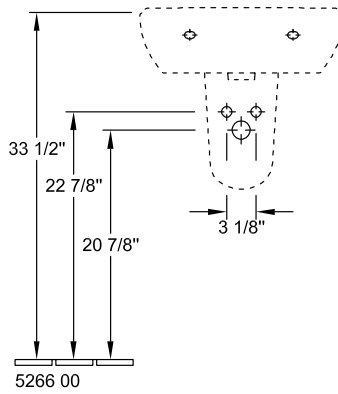

O.NOVO PEDESTAL

PRODUCT INFORMATION

Article title	Villeroy & Boch O.novo Pedestal, 6 1/2" x 5 3/8" x 27 1/8", White Alpin
Article number	5265U001
Scope of delivery	1x pedestal
Depth in inch	5 3/8"
Width in inch	6 1/2"
Height in inch	27 1/8"
Collection	O.novo
Product designation	Pedestal
Colour designation	White Alpin

5265 00

5266 00

5265U001

5265U001

5265U001

5265U001

	A	B	C	D
5160 55	21 5/8"	17 3/4"	18 3/4"	11"
5160 60	23 5/8"	19 1/4"	20 5/8"	12 3/8"
5160 65	25 5/8"	20 1/8"	22 1/4"	13"

5265U001