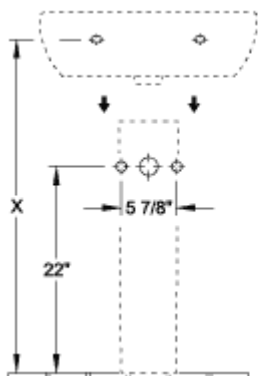

O.NOVO PEDESTAL

PRODUCT INFORMATION

Article title	Villeroy & Boch O.novo Pedestal, 6 1/2" x 5 3/8" x 27 1/8", White Alpin
Article number	5265U001
Scope of delivery	1x pedestal
Depth in inch	5 3/8"
Width in inch	6 1/2"
Height in inch	27 1/8"
Collection	O.novo
Product designation	Pedestal
Colour designation	White Alpin

TECHNICAL DRAWINGS

5265U001

5265U001

5265U001

5265U001

5265U001

5265U001

5265U001

5265 00

5266 00

5265U001

5265U001

5265U001

5265U001

	A	B	C	D
5160 55	21 5/8"	17 3/4"	18 3/4"	11"
5160 60	23 5/8"	19 1/4"	20 5/8"	12 3/8"
5160 65	25 5/8"	20 1/8"	22 1/4"	13"

5265U001