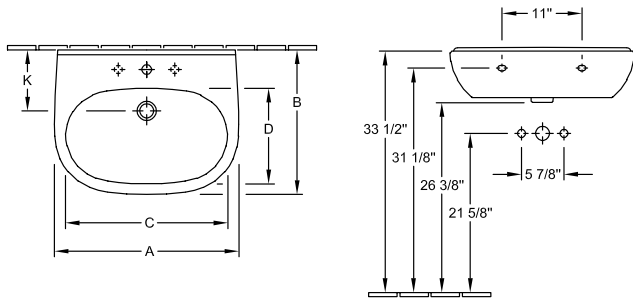

O.NOVO PEDESTAL

PRODUCT INFORMATION

Article title	Villeroy & Boch O.novo Pedestal, 6 1/2" x 5 3/8" x 27 1/8", White Alpin
Article number	5265U001
Scope of delivery	1x pedestal
Depth in inch	5 3/8"
Width in inch	6 1/2"
Height in inch	27 1/8"
Collection	O.novo
Product designation	Pedestal
Colour designation	White Alpin

5265 00

5266 00

5265U001

5265U001

5265U001

5265U001

	A	B	C	D
5160 55	21 5/8"	17 3/4"	18 3/4"	11"
5160 60	23 5/8"	19 1/4"	20 5/8"	12 3/8"
5160 65	25 5/8"	20 1/8"	22 1/4"	13"

5265U001