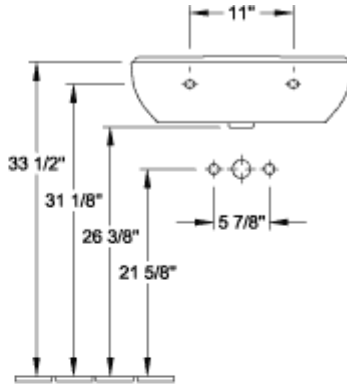

O.NOVO PEDESTAL

PRODUCT INFORMATION

Article title	Villeroy & Boch O.novo Pedestal, 6 1/2" x 5 3/8" x 27 1/8", White Alpin
Article number	5265U001
Scope of delivery	1x pedestal
Depth in inch	5 3/8"
Width in inch	6 1/2"
Height in inch	27 1/8"
Collection	O.novo
Product designation	Pedestal
Colour designation	White Alpin

TECHNICAL DRAWINGS

5265U001

5265U001

5265U001

5265U001

5265U001

5265U001

5265U001

5265 00

5266 00

5265U001

5265U001

5265U001

5265U001

	A	B	C	D
5160 55	21 5/8"	17 3/4"	18 3/4"	11"
5160 60	23 5/8"	19 1/4"	20 5/8"	12 3/8"
5160 65	25 5/8"	20 1/8"	22 1/4"	13"

5265U001