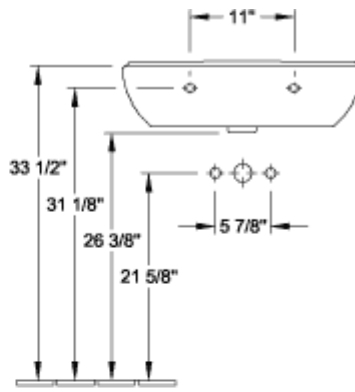

O.NOVO PEDESTAL

PRODUCT INFORMATION

Article title	Villeroy & Boch O.novo Pedestal, 6 1/2" x 5 3/8" x 27 1/8", White Alpin
Article number	5265U001
Scope of delivery	1x pedestal
Depth in inch	5 3/8"
Width in inch	6 1/2"
Height in inch	27 1/8"
Collection	O.novo
Product designation	Pedestal
Colour designation	White Alpin

TECHNICAL DRAWINGS

5265U001

5265U001

5265U001

5265U001

5265U001

5265U001

5265U001

5265 00

5266 00

5265U001

5265U001

5265U001

5265U001

	A	B	C	D
5160 55	21 5/8"	17 3/4"	18 3/4"	11"
5160 60	23 5/8"	19 1/4"	20 5/8"	12 3/8"
5160 65	25 5/8"	20 1/8"	22 1/4"	13"

5265U001