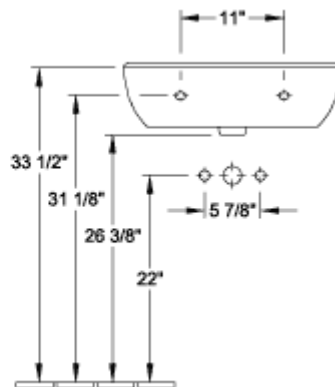

O.NOVO PEDESTAL

PRODUCT INFORMATION

Article title	Villeroy & Boch O.novo Pedestal, 6 1/2" x 5 3/8" x 27 1/8", White Alpin
Article number	5265U001
Scope of delivery	1x pedestal
Depth in inch	5 3/8"
Width in inch	6 1/2"
Height in inch	27 1/8"
Collection	O.novo
Product designation	Pedestal
Colour designation	White Alpin

TECHNICAL DRAWINGS

5265U001

5265U001

5265U001

5265U001

5265U001

5265U001

5265U001

5265 00

5266 00

5265U001

5265U001

5265U001

5265U001

	A	B	C	D
5160 55	21 5/8"	17 3/4"	18 3/4"	11"
5160 60	23 5/8"	19 1/4"	20 5/8"	12 3/8"
5160 65	25 5/8"	20 1/8"	22 1/4"	13"

5265U001