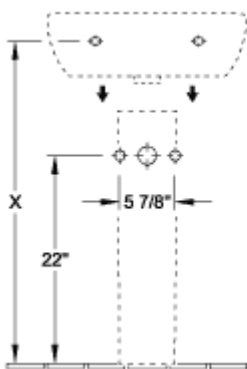

O.NOVO PEDESTAL

PRODUCT INFORMATION

Article title	Villeroy & Boch O.novo Pedestal, 6 1/2" x 5 3/8" x 27 1/8", White Alpin
Article number	5265U001
Scope of delivery	1x pedestal
Depth in inch	5 3/8"
Width in inch	6 1/2"
Height in inch	27 1/8"
Collection	O.novo
Product designation	Pedestal
Colour designation	White Alpin

TECHNICAL DRAWINGS

5265U001

5265U001

5265U001

5265U001

5265U001

5265U001

5265U001

5265 00

5266 00

5265U001

5265U001

5265U001

5265U001

	A	B	C	D
5160 55	21 5/8"	17 3/4"	18 3/4"	11"
5160 60	23 5/8"	19 1/4"	20 5/8"	12 3/8"
5160 65	25 5/8"	20 1/8"	22 1/4"	13"

5265U001