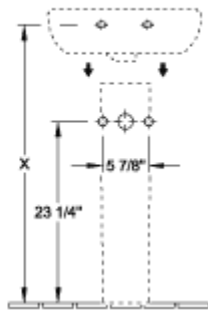

O.NOVO PEDESTAL

PRODUCT INFORMATION

Article title	Villeroy & Boch O.novo Pedestal, 6 1/2" x 5 3/8" x 27 1/8", White Alpin
Article number	5265U001
Scope of delivery	1x pedestal
Depth in inch	5 3/8"
Width in inch	6 1/2"
Height in inch	27 1/8"
Collection	O.novo
Product designation	Pedestal
Colour designation	White Alpin

5265 00

5266 00

5265U001

5265U001

5265U001

5265U001

	A	B	C	D
5160 55	21 5/8"	17 3/4"	18 3/4"	11"
5160 60	23 5/8"	19 1/4"	20 5/8"	12 3/8"
5160 65	25 5/8"	20 1/8"	22 1/4"	13"

5265U001