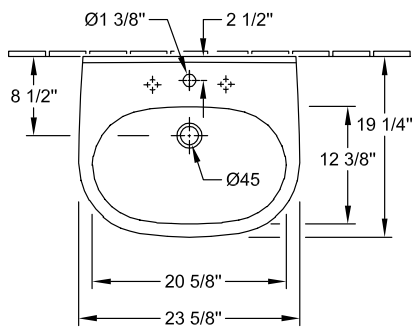

O.NOVO PEDESTAL

PRODUCT INFORMATION

Article title	Villeroy & Boch O.novo Pedestal, 6 1/2" x 5 3/8" x 27 1/8", White Alpin
Article number	5265U001
Scope of delivery	1x pedestal
Depth in inch	5 3/8"
Width in inch	6 1/2"
Height in inch	27 1/8"
Collection	O.novo
Product designation	Pedestal
Colour designation	White Alpin

TECHNICAL DRAWINGS

5265U001

5265U001

5265U001

5265U001

5265U001

5265U001

5265U001

5265 00

5266 00

5265U001

5265U001

5265U001

5265U001

	A	B	C	D
5160 55	21 5/8"	17 3/4"	18 3/4"	11"
5160 60	23 5/8"	19 1/4"	20 5/8"	12 3/8"
5160 65	25 5/8"	20 1/8"	22 1/4"	13"

5265U001