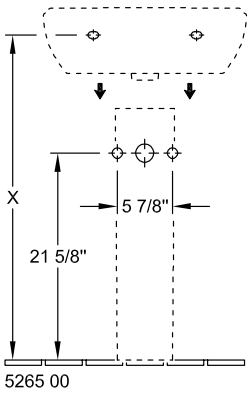

O.NOVO PEDESTAL

PRODUCT INFORMATION

Article title	Villeroy & Boch O.novo Pedestal, 6 1/2" x 5 3/8" x 27 1/8", White Alpin
Article number	5265U001
Scope of delivery	1x pedestal
Depth in inch	5 3/8"
Width in inch	6 1/2"
Height in inch	27 1/8"
Collection	O.novo
Product designation	Pedestal
Colour designation	White Alpin

5265 00

5266 00

5265U001

5265U001

5265U001

5265U001

	A	B	C	D
5160 55	21 5/8"	17 3/4"	18 3/4"	11"
5160 60	23 5/8"	19 1/4"	20 5/8"	12 3/8"
5160 65	25 5/8"	20 1/8"	22 1/4"	13"

5265U001