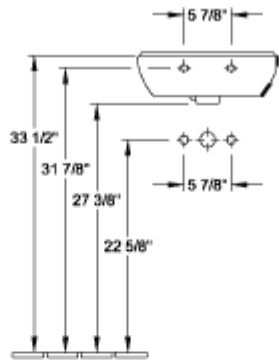

O.NOVO PEDESTAL

PRODUCT INFORMATION

Article title	Villeroy & Boch O.novo Pedestal, 6 1/2" x 5 3/8" x 27 1/8", White Alpin
Article number	5265U001
Scope of delivery	1x pedestal
Depth in inch	5 3/8"
Width in inch	6 1/2"
Height in inch	27 1/8"
Collection	O.novo
Product designation	Pedestal
Colour designation	White Alpin

5265 00

5266 00

5265U001

5265U001

5265U001

5265U001

	A	B	C	D
5160 55	21 5/8"	17 3/4"	18 3/4"	11"
5160 60	23 5/8"	19 1/4"	20 5/8"	12 3/8"
5160 65	25 5/8"	20 1/8"	22 1/4"	13"

5265U001