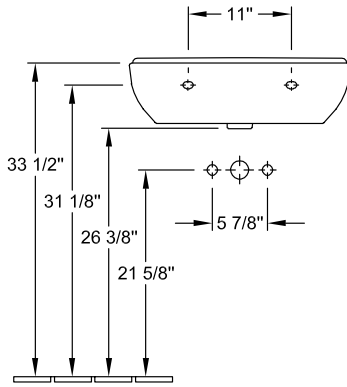

O.NOVO PEDESTAL

PRODUCT INFORMATION

Article title	Villeroy & Boch O.novo Pedestal, 6 1/2" x 5 3/8" x 27 1/8", White Alpin
Article number	5265U001
Scope of delivery	1x pedestal
Depth in inch	5 3/8"
Width in inch	6 1/2"
Height in inch	27 1/8"
Collection	O.novo
Product designation	Pedestal
Colour designation	White Alpin

TECHNICAL DRAWINGS

5265U001

5265U001

5265U001

5265U001

5265U001

5265U001

5265U001

5265 00

5266 00

5265U001

5265U001

5265U001

5265U001

	A	B	C	D
5160 55	21 5/8"	17 3/4"	18 3/4"	11"
5160 60	23 5/8"	19 1/4"	20 5/8"	12 3/8"
5160 65	25 5/8"	20 1/8"	22 1/4"	13"

5265U001