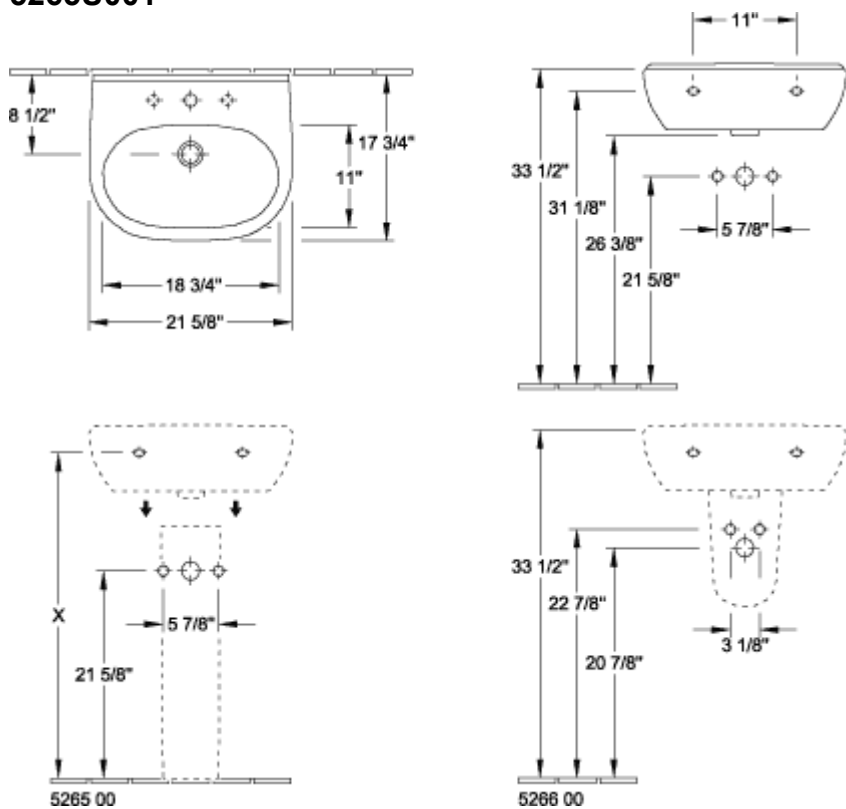

O.NOVO PEDESTAL

PRODUCT INFORMATION

Article title	Villeroy & Boch O.novo Pedestal, 6 1/2" x 5 3/8" x 27 1/8", White Alpin
Article number	5265U001
Scope of delivery	1x pedestal
Depth in inch	5 3/8"
Width in inch	6 1/2"
Height in inch	27 1/8"
Collection	O.novo
Product designation	Pedestal
Colour designation	White Alpin

TECHNICAL DRAWINGS

5265U001

5265U001

5265U001

5265U001

5265U001

5265U001

5265U001

5265 00

5266 00

5265U001

5265U001

5265U001

5265U001

	A	B	C	D
5160 55	21 5/8"	17 3/4"	18 3/4"	11"
5160 60	23 5/8"	19 1/4"	20 5/8"	12 3/8"
5160 65	25 5/8"	20 1/8"	22 1/4"	13"

5265U001