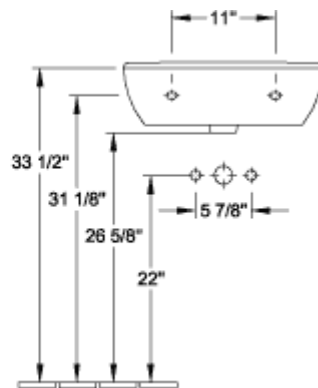

O.NOVO PEDESTAL

PRODUCT INFORMATION

Article title	Villeroy & Boch O.novo Pedestal, 6 1/2" x 5 3/8" x 27 1/8", White Alpin
Article number	5265U001
Scope of delivery	1x pedestal
Depth in inch	5 3/8"
Width in inch	6 1/2"
Height in inch	27 1/8"
Collection	O.novo
Product designation	Pedestal
Colour designation	White Alpin

TECHNICAL DRAWINGS

5265U001

5265U001

5265U001

5265U001

5265U001

5265U001

5265U001

5265 00

5266 00

5265U001

5265U001

5265U001

5265U001

	A	B	C	D
5160 55	21 5/8"	17 3/4"	18 3/4"	11"
5160 60	23 5/8"	19 1/4"	20 5/8"	12 3/8"
5160 65	25 5/8"	20 1/8"	22 1/4"	13"

5265U001