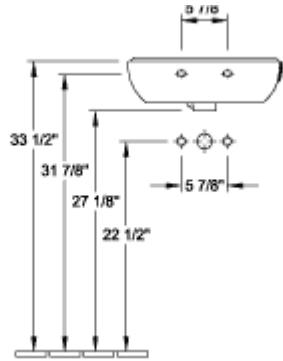

O.NOVO PEDESTAL

PRODUCT INFORMATION

Article title	Villeroy & Boch O.novo Pedestal, 6 1/2" x 5 3/8" x 27 1/8", White Alpin
Article number	5265U001
Scope of delivery	1x pedestal
Depth in inch	5 3/8"
Width in inch	6 1/2"
Height in inch	27 1/8"
Collection	O.novo
Product designation	Pedestal
Colour designation	White Alpin

5265 00

5266 00

5265U001

5265U001

5265U001

5265U001

	A	B	C	D
5160 55	21 5/8"	17 3/4"	18 3/4"	11"
5160 60	23 5/8"	19 1/4"	20 5/8"	12 3/8"
5160 65	25 5/8"	20 1/8"	22 1/4"	13"

5265U001