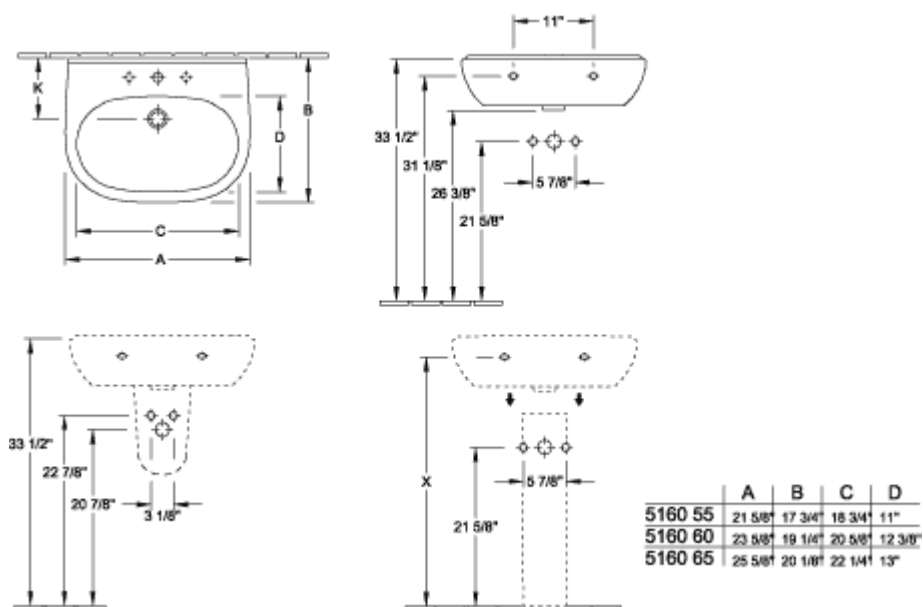

O.NOVO PEDESTAL

PRODUCT INFORMATION

Article title	Villeroy & Boch O.novo Pedestal, 6 1/2" x 5 3/8" x 27 1/8", White Alpin
Article number	5265U001
Scope of delivery	1x pedestal
Depth in inch	5 3/8"
Width in inch	6 1/2"
Height in inch	27 1/8"
Collection	O.novo
Product designation	Pedestal
Colour designation	White Alpin

TECHNICAL DRAWINGS

5265U001

5265U001

5265U001

5265U001

5265U001

5265U001

5265U001

5265 00

5266 00

5265U001

5265U001

5265U001

5265U001

	A	B	C	D
5160 55	21 5/8"	17 3/4"	18 3/4"	11"
5160 60	23 5/8"	19 1/4"	20 5/8"	12 3/8"
5160 65	25 5/8"	20 1/8"	22 1/4"	13"

5265U001