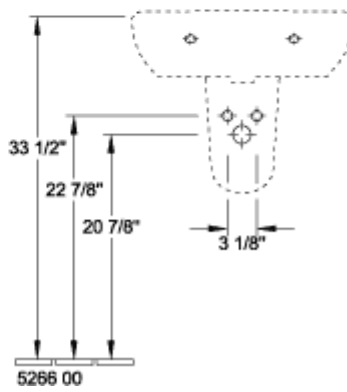

O.NOVO PEDESTAL

PRODUCT INFORMATION

Article title	Villeroy & Boch O.novo Pedestal, 6 1/2" x 5 3/8" x 27 1/8", White Alpin
Article number	5265U001
Scope of delivery	1x pedestal
Depth in inch	5 3/8"
Width in inch	6 1/2"
Height in inch	27 1/8"
Collection	O.novo
Product designation	Pedestal
Colour designation	White Alpin

TECHNICAL DRAWINGS

5265U001

5265U001

5265U001

5265U001

5265U001

5265U001

5265U001

5265 00

5266 00

5265U001

5265U001

5265U001

5265U001

	A	B	C	D
5160 55	21 5/8"	17 3/4"	18 3/4"	11"
5160 60	23 5/8"	19 1/4"	20 5/8"	12 3/8"
5160 65	25 5/8"	20 1/8"	22 1/4"	13"

5265U001