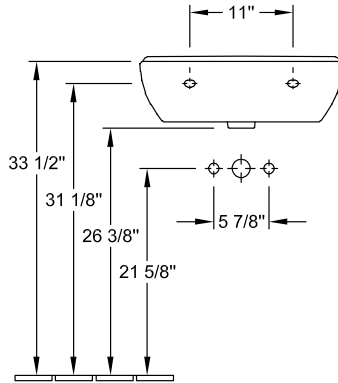

O.NOVO PEDESTAL

PRODUCT INFORMATION

Article title	Villeroy & Boch O.novo Pedestal, 6 1/2" x 5 3/8" x 27 1/8", White Alpin
Article number	5265U001
Scope of delivery	1x pedestal
Depth in inch	5 3/8"
Width in inch	6 1/2"
Height in inch	27 1/8"
Collection	O.novo
Product designation	Pedestal
Colour designation	White Alpin

5265 00

5266 00

5265U001

5265U001

5265U001

5265U001

	A	B	C	D
5160 55	21 5/8"	17 3/4"	18 3/4"	11"
5160 60	23 5/8"	19 1/4"	20 5/8"	12 3/8"
5160 65	25 5/8"	20 1/8"	22 1/4"	13"

5265U001