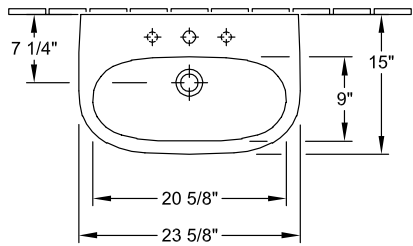

O.NOVO PEDESTAL

PRODUCT INFORMATION

Article title	Villeroy & Boch O.novo Pedestal, 6 1/2" x 5 3/8" x 27 1/8", White Alpin
Article number	5265U001
Scope of delivery	1x pedestal
Depth in inch	5 3/8"
Width in inch	6 1/2"
Height in inch	27 1/8"
Collection	O.novo
Product designation	Pedestal
Colour designation	White Alpin

TECHNICAL DRAWINGS

5265U001

5265U001

5265U001

5265U001

5265U001

5265U001

5265U001

5265 00

5266 00

5265U001

5265U001

5265U001

5265U001

	A	B	C	D
5160 55	21 5/8"	17 3/4"	18 3/4"	11"
5160 60	23 5/8"	19 1/4"	20 5/8"	12 3/8"
5160 65	25 5/8"	20 1/8"	22 1/4"	13"

5265U001