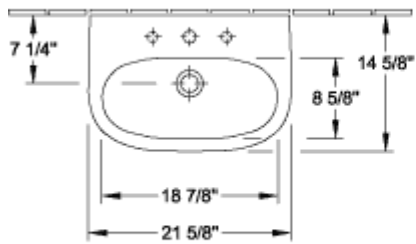

O.NOVO PEDESTAL

PRODUCT INFORMATION

Article title	Villeroy & Boch O.novo Pedestal, 6 1/2" x 5 3/8" x 27 1/8", White Alpin
Article number	5265U001
Scope of delivery	1x pedestal
Depth in inch	5 3/8"
Width in inch	6 1/2"
Height in inch	27 1/8"
Collection	O.novo
Product designation	Pedestal
Colour designation	White Alpin

TECHNICAL DRAWINGS

5265U001

5265U001

5265U001

5265U001

5265U001

5265U001

5265U001

5265 00

5266 00

5265U001

5265U001

5265U001

5265U001

	A	B	C	D
5160 55	21 5/8"	17 3/4"	18 3/4"	11"
5160 60	23 5/8"	19 1/4"	20 5/8"	12 3/8"
5160 65	25 5/8"	20 1/8"	22 1/4"	13"

5265U001