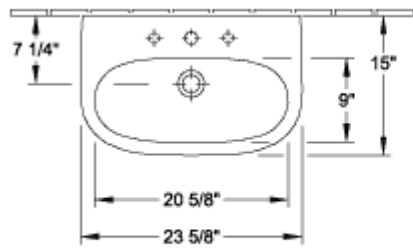

TECHNICAL DRAWINGS

5265U001

5265U001