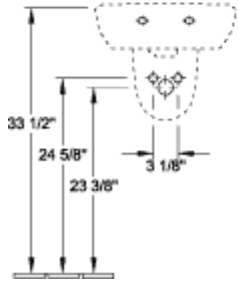

O.NOVO PEDESTAL

PRODUCT INFORMATION

Article title	Villeroy & Boch O.novo Pedestal, 6 1/2" x 5 3/8" x 27 1/8", White Alpin
Article number	5265U001
Scope of delivery	1x pedestal
Depth in inch	5 3/8"
Width in inch	6 1/2"
Height in inch	27 1/8"
Collection	O.novo
Product designation	Pedestal
Colour designation	White Alpin

5265 00

5266 00

5265U001

5265U001

5265U001

5265U001

	A	B	C	D
5160 55	21 5/8"	17 3/4"	18 3/4"	11"
5160 60	23 5/8"	19 1/4"	20 5/8"	12 3/8"
5160 65	25 5/8"	20 1/8"	22 1/4"	13"

5265U001