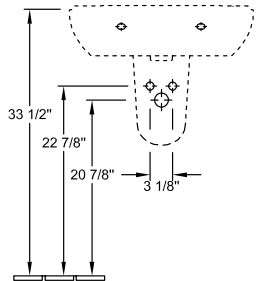

O.NOVO PEDESTAL

PRODUCT INFORMATION

Article title	Villeroy & Boch O.novo Pedestal, 6 1/2" x 5 3/8" x 27 1/8", White Alpin
Article number	5265U001
Scope of delivery	1x pedestal
Depth in inch	5 3/8"
Width in inch	6 1/2"
Height in inch	27 1/8"
Collection	O.novo
Product designation	Pedestal
Colour designation	White Alpin

5265 00

5266 00

5265U001

5265U001

5265U001

5265U001

	A	B	C	D
5160 55	21 5/8"	17 3/4"	18 3/4"	11"
5160 60	23 5/8"	19 1/4"	20 5/8"	12 3/8"
5160 65	25 5/8"	20 1/8"	22 1/4"	13"

5265U001