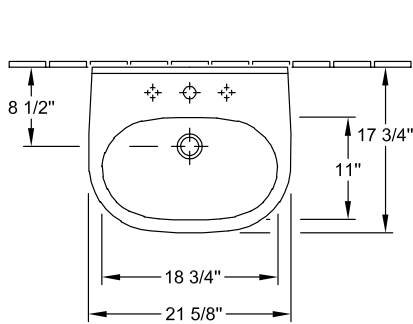

O.NOVO PEDESTAL

PRODUCT INFORMATION

Article title	Villeroy & Boch O.novo Pedestal, 6 1/2" x 5 3/8" x 27 1/8", White Alpin
Article number	5265U001
Scope of delivery	1x pedestal
Depth in inch	5 3/8"
Width in inch	6 1/2"
Height in inch	27 1/8"
Collection	O.novo
Product designation	Pedestal
Colour designation	White Alpin

5265 00

5266 00

5265U001

5265U001

5265U001

5265U001

	A	B	C	D
5160 55	21 5/8"	17 3/4"	18 3/4"	11"
5160 60	23 5/8"	19 1/4"	20 5/8"	12 3/8"
5160 65	25 5/8"	20 1/8"	22 1/4"	13"

5265U001