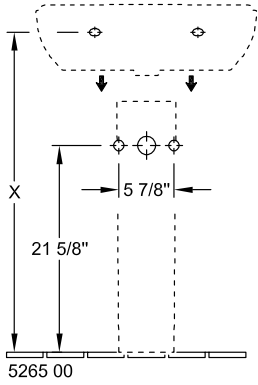

O.NOVO PEDESTAL

PRODUCT INFORMATION

Article title	Villeroy & Boch O.novo Pedestal, 6 1/2" x 5 3/8" x 27 1/8", White Alpin
Article number	5265U001
Scope of delivery	1x pedestal
Depth in inch	5 3/8"
Width in inch	6 1/2"
Height in inch	27 1/8"
Collection	O.novo
Product designation	Pedestal
Colour designation	White Alpin

TECHNICAL DRAWINGS

5265U001

5265U001

5265U001

5265U001

5265U001

5265U001

5265U001

5265 00

5266 00

5265U001

5265U001

5265U001

5265U001

	A	B	C	D
5160 55	21 5/8"	17 3/4"	18 3/4"	11"
5160 60	23 5/8"	19 1/4"	20 5/8"	12 3/8"
5160 65	25 5/8"	20 1/8"	22 1/4"	13"

5265U001