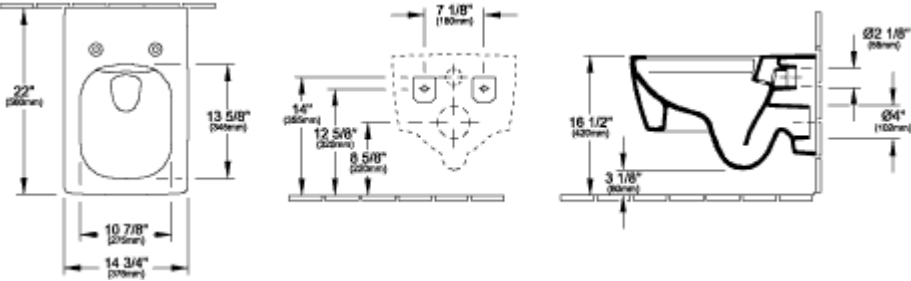

MEMENTO 2.0 WASHDOWN TOILET, RIMLESS RECTANGLE

PRODUCT INFORMATION

Article title	Villeroy & Boch Memento 2.0 Washdown toilet, rimless, wall-mounted, with DirectFlush, White Alpin CeramicPlus
Article number	4633U0R1
Assembly / Assembly type	wall-mounted
Assembly instructions	this product works with industry standard in-wall carrier/tank systems such as those manufactured by Viega, Geberit and TOTO. Please refer to their respective compatibility charts.
Scope of delivery	1x washdown toilet, rimless 1x fastening set
Depth in inch	22"
Width in inch	14 3/4"
Height in inch	13 3/8"
Collection	Memento 2.0
Product designation	Washdown toilet, rimless
Suitable for	Concealed cistern
Innovative flushing technology (with TwistFlush)	No
Flush volume l	0,79 / 1,59 l
Wall-mounted - floor-standing	wall-mounted
Shape	Rectangle
Colour designation	White Alpin
Antibacterial surface (with AntiBac)	No
Easy surface cleaning (CeramicPlus)	Yes
Rimless (DirectFlush)	Yes
Flush type	Washdown toilet
Integrated freshness solution (with ViFresh)	No
Outlet / outlet	concealed trapway

TECHNICAL DRAWINGS

4633U0R1

4633U0R1