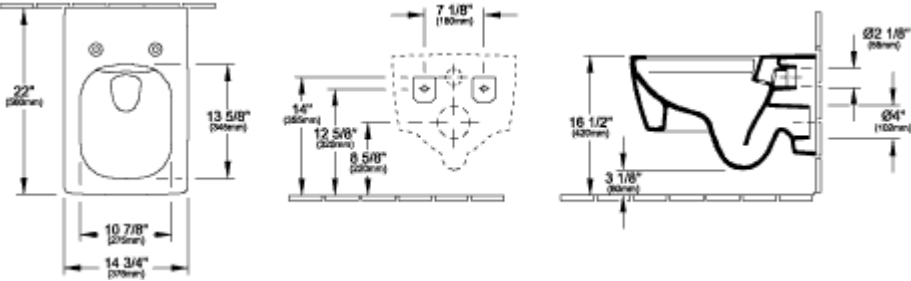

MEMENTO 2.0 WASHDOWN TOILET, RIMLESS RECTANGLE

PRODUCT INFORMATION

Article title	Villeroy & Boch Memento 2.0 Washdown toilet, rimless, wall-mounted, with DirectFlush, White Alpin
Article number	4633U001
Assembly / Assembly type	wall-mounted
Assembly instructions	this product works with industry standard in-wall carrier/tank systems such as those manufactured by Viega, Geberit and TOTO. Please refer to their respective compatibility charts.
Scope of delivery	1x washdown toilet, rimless 1x fastening set
Depth in inch	22"
Width in inch	14 3/4"
Height in inch	13 3/8"
Collection	Memento 2.0
Product designation	Washdown toilet, rimless
Suitable for	Concealed cistern
Innovative flushing technology (with TwistFlush)	No
Flush volume l	0,79 / 1,59 l
Wall-mounted - floor-standing	wall-mounted
Shape	Rectangle
Colour designation	White Alpin
Antibacterial surface (with AntiBac)	No
Easy surface cleaning (CeramicPlus)	No
Rimless (DirectFlush)	Yes
Flush type	Washdown toilet
Integrated freshness solution (with ViFresh)	No
Outlet / outlet	concealed trapway

TECHNICAL DRAWINGS

4633U001

4633U001