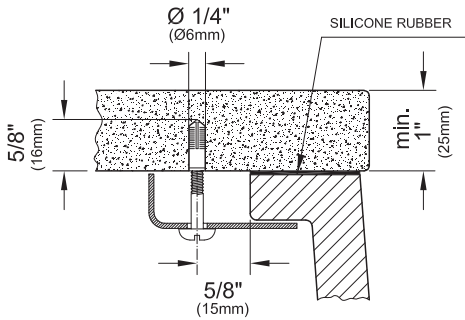

Product Specification

This undermount sink is made of vitreous enamel. The undermount sink is 15 3/8" (390mm) diameter. The product is with overflow. The product is fully glazed and the undermount sink is Villeroy & Boch model 6180U2.

Components

| Included | |
|------------|--|
| 6180 U2 XX | Undercounter washbasin (round), fastening set included |

6180 U2 XX

Installation Notes

Install this product according to the installation manual.

Technical Information

| | |
|---------------------|---|
| Material | Vilboplus |
| Warranty | One year limited warranty |
| Waste diameter | 1 1/4" O.D. |
| Basin dimensions | 13" (330mm) diameter |
| Shipping dimensions | 16 2/9" x 16 2/9" x 8" (412 x 412 x 201 mm) |
| Shipping weight | 19.05 lbs (8.64 kg) |
| Net weight | 17.42 lbs (7.9 kg) |