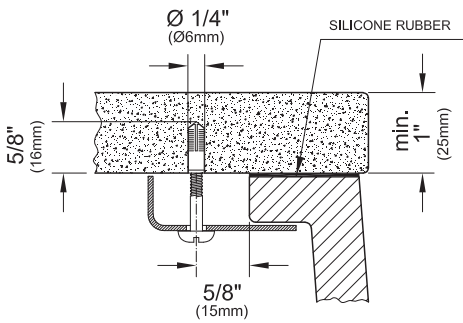

Loop & Friends - Undermount Sink

Features

- Undermount Sink
- 15" Durchmesser (inch) (380 mm Durchmesser)
- Without faucet hole
- With overflow
- Centered drain
- Fully glazed

Optional ceramicplus - ceramicplus is a particularly easy-care and dirt-repellent surface. With ceramicplus water immediately forms droplets that simply flow off the surface, taking the dissolved dirt and limescale with them.

Product Specification

This undermount sink is made of vitreous china. The undermount sink is 17 3/4" (450mm) diameter. The product is with overflow. The product is fully glazed and the undermount sink is Villeroy & Boch model 6180U1.

Components

Included	
6180 U1 XX	Undermount Sink, Incl. extended ball rod for pop-up waste, Fastening set
Required	
9223 10 61	Pop-Up Assembly
9223 00 61	Tailpiece Drain Assembly

Installation Notes

Install this product according to the installation manual.

Technical Information

Material	Vilboplus
Warranty	One year limited warranty
Waste diameter	1 1/4" O.D.
Basin dimensions	15" (380mm) diameter
Shipping dimensions	18 1/3" x 18 1/3" x 8 7/9" (465 x 466 x 223 mm)
Shipping weight	24.47 lbs (11.1 kg)
Net weight	22.05 lbs (10 kg)