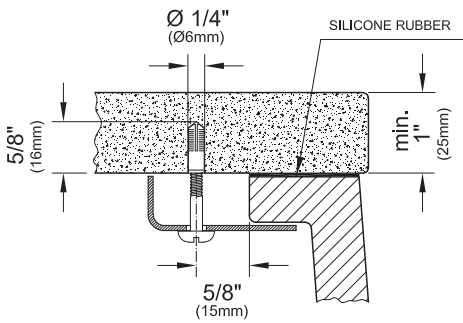

Loop & Friends - Undermount Sink

Features

- Undermount Sink
- 17 3/8" Durchmesser (inch) (440 mm Durchmesser)
- Without faucet hole
- With overflow
- Centered drain
- Fully glazed

Optional ceramicplus - ceramicplus is a particularly easy-care and dirt-repellent surface. With ceramicplus water immediately forms droplets that simply flow off the surface, taking the dissolved dirt and limescale with them.

Product Specification

This undermount sink is made of vitreous enamel. The undermount sink is 20 5/8" (525mm) diameter. The product is with overflow. The product is fully glazed and the undermount sink is Villeroy & Boch model 6180U0.

Components

Included	
6180 U0 XX	Undermount Sink, Incl. extended ball rod for pop-up waste, Fastening set
Required	
9223 10 61	Pop-Up Assembly
9223 00 61	Tailpiece Drain Assembly

Installation Notes

Install this product according to the installation manual.

Technical Information

Material	Vilboplus
Warranty	One year limited warranty
Waste diameter	1 1/4" O.D.
Basin dimensions	17 3/8" (440mm) diameter
Shipping dimensions	21" x 21 1/3" x 9 4/9" (531 x 542 x 240 mm)
Shipping weight	32.17 lbs (14.59 kg)
Net weight	29.76 lbs (13.5 kg)