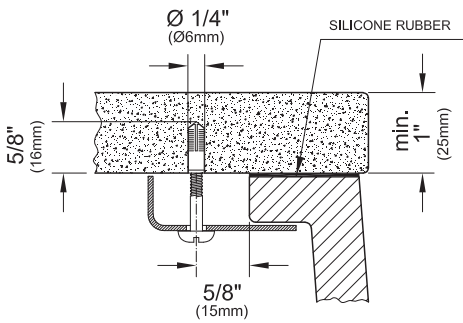

### Features

- Undermount Sink
- 24 1/4" x 15 3/8" (615 x 390 mm)
- Without faucet hole
- With overflow
- Centered drain
- Fully glazed

Optional ceramicplus - ceramicplus is a particularly easy-care and dirt-repellent surface. With ceramicplus water immediately forms droplets that simply flow off the surface, taking the dissolved dirt and limescale with them.

### Product Specification

This undermount sink is made of vitreous china. The undermount sink is 26 5/8" (675mm) x 17 3/4" (450mm). The product is with overflow. The product is fully glazed and the undermount sink is Villeroy & Boch model 6163U2.

### Components

Required	
9223 10 61	Pop-Up Assembly
9223 00 61	Tailpiece Drain Assembly

## Technical Information

Material	Vilboplus
Warranty	One year limited warranty
Waste diameter	1 1/4" O.D.
Basin dimensions	24 1/4" x 15 3/8" (615 x 390mm)
Shipping dimensions	10 1/8" x 26 3/8" x 21 1/2" (257 x 670 x 545 mm)
Shipping weight	40.57 lbs (18.4 kg)
Net weight	35.27 lbs (16 kg)