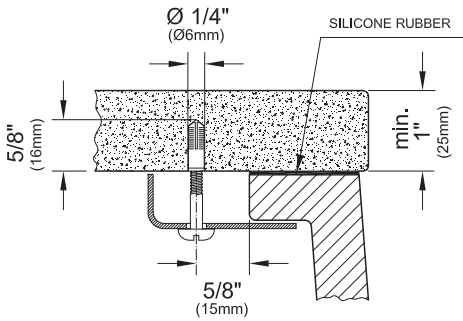

### Product Specification

This undermount sink is made of vitreous china. The undermount sink is 23 5/8" (600mm) x 16" (405mm). The product is with overflow. The product is fully glazed and the undermount sink is Villeroy & Boch model 6163U0.

### Components

Included	
6163 U0 XX	Undercounter washbasin (rectangular), incl. extended ball rod for pop-up waste, fastening set included

## Technical Information

Material	Vilboplus
Warranty	One year limited warranty
Waste diameter	1 1/4" O.D.
Basin dimensions	21 1/4" x 13 5/8" (540 x 345mm)
Shipping dimensions	10" x 23 1/2" x 19 5/6" (252 x 596 x 504 mm)
Shipping weight	34.72 lbs (15.75 kg)
Net weight	30.42 lbs (13.8 kg)