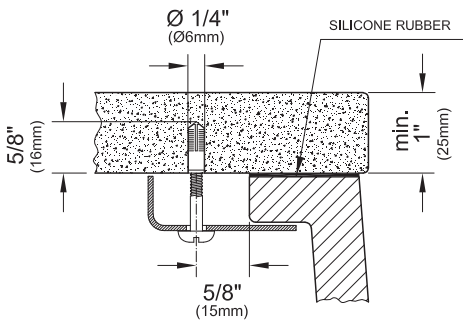

### Product Specification

This undermount sink is made of vitreous enamel. The undermount sink is 17 3/4" (450mm) x 17 3/4" (450mm). The product is with overflow. The product is fully glazed and The undermount sink is Villeroy & Boch model 6162U1.

## Technical Information

Material	Vilboplus
Warranty	One year limited warranty
Waste diameter	1 1/4" O.D.
Basin dimensions	15" x 15" (380 x 380mm)
Shipping dimensions	18 4/7" x 18 4/7" x 8 7/9" (472 x 472 x 223 mm)
Shipping weight	30.51 lbs (13.84 kg)
Net weight	29.32 lbs (13.3 kg)