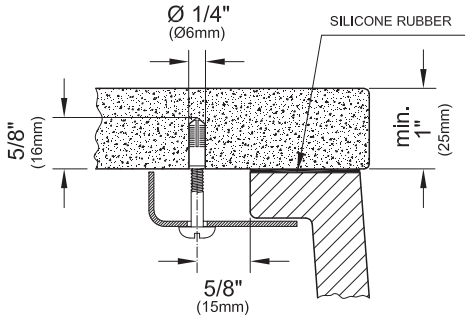

Product Specification

This undermount sink is made of vitreous enamel. The undermount sink is 16" (405mm) x 16" (405mm). The product is with overflow. The product is fully glazed and the undermount sink is Villeroy & Boch model 6162U0.

Components

Included	
6162 U0 XX	Undercounter washbasin (square), incl. extended ball rod for pop-up waste, fastening set included

6162 U0 XX

Installation Notes

Install this product according to the installation manual.

Technical Information

Material	Vilboplus
Warranty	One year limited warranty
Waste diameter	1 1/4" O.D.
Basin dimensions	13 3/8" x 13 3/8" (340 x 340mm)
Shipping dimensions	16 1/7" x 19" x 8 5/6" (410 x 485 x 224 mm)
Shipping weight	22.98 lbs (10.43 kg)
Net weight	20.72 lbs (9.4 kg)