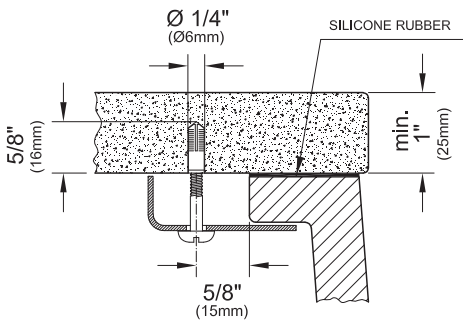

6161 U3 XX

Loop & Friends - Undermount Sink

Features

- Undermount Sink
- 22" x 14 3/4" (560 x 375 mm)
- Without faucet hole
- With overflow
- Centered drain
- Fully glazed

Optional ceramicplus - ceramicplus is a particularly easy-care and dirt-repellent surface. With ceramicplus water immediately forms droplets that simply flow off the surface, taking the dissolved dirt and limescale with them.

Product Specification

This undermount sink is made of vitreous china. The undermount sink is 22" (560mm) x 14 3/4" (375mm). The product is with overflow. The product is fully glazed and the undermount sink is Villeroy & Boch model 6161U3.

Components

Included	
6161 U3 XX	Undermount Sink, Incl. extended ball rod for pop-up waste, Fastening set
Required	
9223 10 61	Pop-Up Assembly
9223 00 61	Tailpiece Drain Assembly

Installation Notes

Install this product according to the installation manual.

Technical Information

Material	Vilboplus
Warranty	One year limited warranty
Waste diameter	1 1/4" O.D.
Basin dimensions	22" x 14 3/4" (560 x 375mm)
Shipping dimensions	10 1/2" x 26" x 21 1/4" (267 x 658 x 540 mm)
Shipping weight	37.63 lbs (17.07 kg)
Net weight	34.17 lbs (15.5 kg)