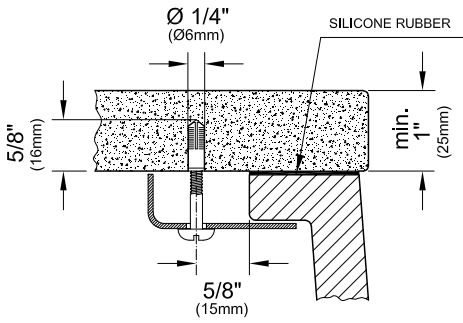

### Product Specification

This undermount sink is made of vitreous enamel. The undermount sink is 19 1/8" (485mm) x 12 3/4" (325mm). The product is with overflow. The product is fully glazed and The undermount sink is Villeroy & Boch model 6161U2.

### Components

Included	
6161 U2 XX	Undercounter washbasin (oval), incl. extended ball rod for pop-up waste, fastening set included

## Technical Information

Material	Vilboplus
Warranty	One year limited warranty
Waste diameter	1 1/4" O.D.
Basin dimensions	19 1/8" x 12 3/4" (485 x 325mm)
Shipping dimensions	19 3/5" x 21 1/3" x 9" (498 x 542 x 231 mm)
Shipping weight	28.44 lbs (12.9 kg)
Net weight	26.68 lbs (12.1 kg)