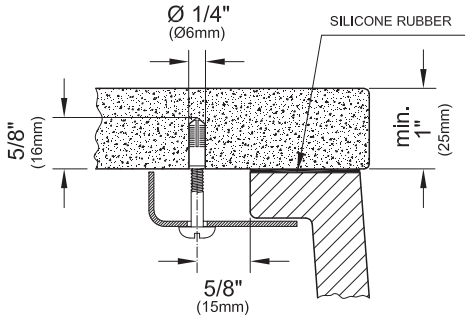

### Product Specification

This undermount sink is made of vitreous enamel. The undermount sink is 16 1/2" (420mm) x 11 1/4" (285mm). The product is with overflow. The product is fully glazed and the undermount sink is Villeroy & Boch model 6161U1.

## Technical Information

|                     |   |
|---------------------|---|
| Material            | Vilboplus                                   |
| Warranty            | One year limited warranty                   |
| Waste diameter      | 1 1/4" O.D.                                 |
| Basin dimensions    | 16 1/2" x 11 1/4" (430 x 285mm)             |
| Shipping dimensions | 16 1/9" x 19 1/7" x 9" (409 x 486 x 228 mm) |
| Shipping weight     | 22.51 lbs (10.21 kg)                        |
| Net weight          | 20.06 lbs (9.1 kg)                          |