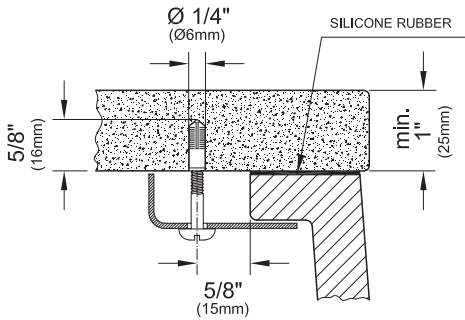

### Product Specification

This undermount sink is made of vitreous enamel. The undermount sink is 15 1/8" (385mm) x 10" (255mm). The product is with overflow. The product is fully glazed and The undermount sink is Villeroy & Boch model 6161U0.

## Technical Information

Material	Vilboplus
Warranty	One year limited warranty
Waste diameter	1 1/4" O.D.
Basin dimensions	15 1/8" x 10" (385 x 255mm)
Shipping dimensions	16 1/7" x 19" x 8 8/9" (410 x 485 x 226 mm)
Shipping weight	17.67 lbs (8.02 kg)
Net weight	16.09 lbs (7.3 kg)