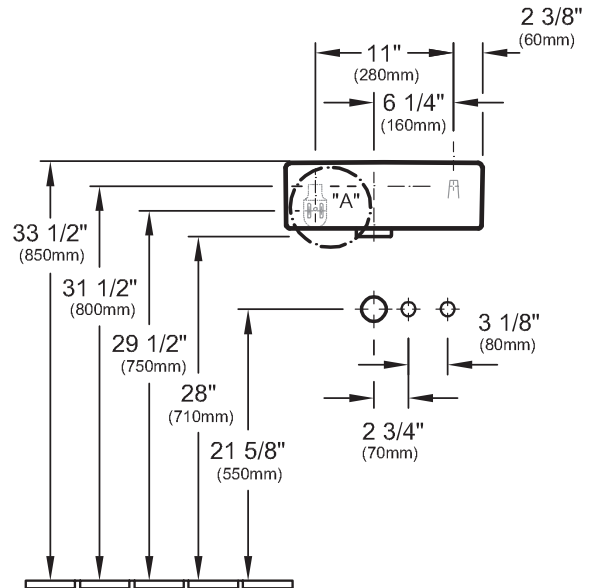

Product Specification

This wall-mounted sink is made of vitreous china. The wall-mounted sink is 15 3/4" (400mm) x 10 1/4" (260mm). The product is without overflow. The product is with ceramic plus. The wall-mounted sink is Villeroy & Boch model 5333U0.

Components

Included	
5333 U0 XX	Wall-mounted Sink, Fastening set
Required	
9223 10 61	Pop-Up Assembly
9223 00 61	Tailpiece Drain Assembly

Installation Notes

Install this product according to the installation manual.

Technical Information

Material	Vitreous china
Warranty	One year limited warranty
Waste diameter	1 1/4" O.D.
Basin dimensions	11" x 8 5/8" (280 x 220mm)
Shipping dimensions	5 3/5" x 16" x 10 1/2" (142 x 407 x 267 mm)
Shipping weight	19.19 lbs (8.7 kg)
Net weight	18.52 lbs (8.4 kg)

Technical Drawing

Detail "A"