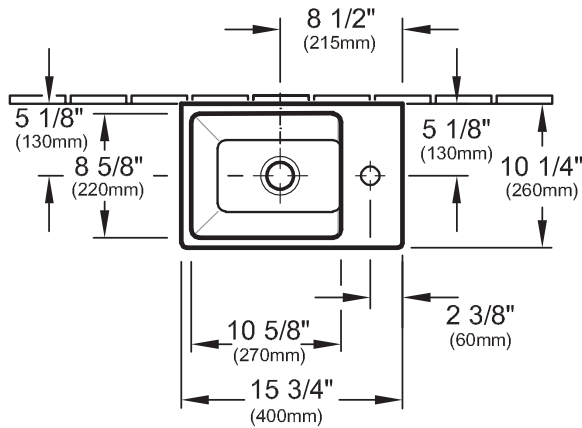

Memento - Wall-mounted Sink

Features

- Wall-mounted Sink
- 15 3/4" x 10 1/4" (400 x 260 mm)
- One punched out faucet hole 1 3/8" (35 mm)
- Without overflow
- Centered drain

Optional ceramicplus - ceramicplus is a particularly easy-care and dirt-repellent surface. With ceramicplus water immediately forms droplets that simply flow off the surface, taking the dissolved dirt and limescale with them.

Product Specification

This wall-mounted sink is made of vitreous china. The wall-mounted sink is 15 3/4" (400mm) x 10 1/4" (260mm). The product is without overflow. The product is with ceramic plus. The wall-mounted sink is Villeroy & Boch model 5333U0.

Technical Information

Material	Vitreous china
Warranty	One year limited warranty
Waste diameter	1 1/4" O.D.
Basin dimensions	11" x 8 5/8" (280 x 220mm)
Shipping dimensions	5 3/5" x 16" x 10 1/2" (142 x 407 x 267 mm)
Shipping weight	19.19 lbs (8.7 kg)
Net weight	18.52 lbs (8.4 kg)

Technical Drawing

Detail "A"