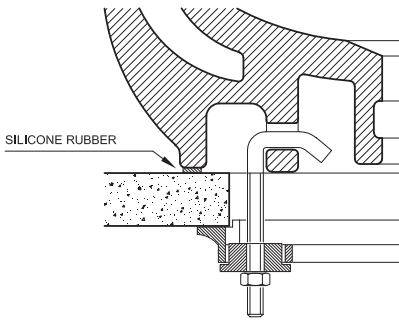

Loop & Friends - Vessel Sink

Features

- Vessel Sink
- 15" x 15" (380 x 380 mm)
- Without faucet hole
- With overflow
- Centered drain
- Fully glazed

Optional ceramicplus - ceramicplus is a particularly easy-care and dirt-repellent surface. With ceramicplus water immediately forms droplets that simply flow off the surface, taking the dissolved dirt and limescale with them.

Product Specification

This vessel sink is made of vilboplus. The vessel sink is 15" (380mm) diameter. The product is with overflow. The product is with ceramic plus. The vessel sink is Villeroy & Boch model 51490U.

Components

Included	
5149 0U XX	Vessel Sink, Incl. template, incl. valve with ceramic valve cover, Incl. extended ball rod for pop-up waste, incl. tightening nut for tailpiece, incl. washer for tailpiece, Fastening set
9223 00 61	Tailpiece Drain Assembly
6802 00 XX	Closeable valve with ceramic lid
Required	
9223 10 61	Pop-Up Assembly

Installation Notes

Install this product according to the installation manual.

Technical Information

Material	Vilboplus
Warranty	One year limited warranty
Waste diameter	1 1/4" O.D.
Basin dimensions	13 3/8" x 13 3/8" (340 x 340mm)