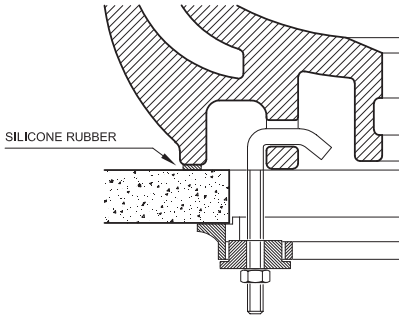

Loop & Friends - Vessel Sink

Features

- Vessel Sink
- 15" Durchmesser (inch) (380 mm Durchmesser)
- Without faucet hole
- With overflow
- Centered drain
- Fully glazed

Optional ceramicplus - ceramicplus is a particularly easy-care and dirt-repellent surface. With ceramicplus water immediately forms droplets that simply flow off the surface, taking the dissolved dirt and limescale with them.

Product Specification

This vessel sink is made of vilboplus. The vessel sink is 15" (380mm) diameter. The product is with overflow. The product is with ceramic plus. The vessel sink is Villeroy & Boch model 51480U.

Components

Included	
5148 0U XX	Vessel Sink, Incl. template, incl. valve with ceramic valve cover, Incl. extended ball rod for pop-up waste, incl. tightening nut for tailpiece, incl. washer for tailpiece, Fastening set
9223 00 61	Tailpiece Drain Assembly
6802 00 XX	Closeable valve with ceramic lid
Required	
9223 10 61	Pop-Up Assembly

Installation Notes

Install this product according to the installation manual.

Technical Information

Material	Vilboplus
Warranty	One year limited warranty
Waste diameter	1 1/4" O.D.
Basin dimensions	13 3/8" (340mm) diameter