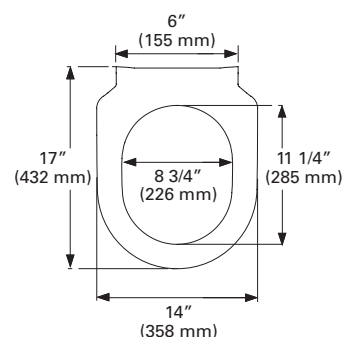

Villeroy & Boch AG
P.O. Box 1122
66688 Mettlach, Germany

www.villeroy-boch.com

Service contact:
E-mail: inquiries@villeroy-boch-usa.com
Tel.: TOTO USA 888-295-8134

Villeroy & Boch
1748