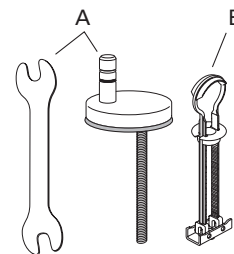

Villeroy & Boch AG
P.O. Box 1122
66688 Mettlach, Germany

www.villeroy-boch.com

Service contact:
E-mail: inquiries@villeroy-boch-usa.com
Tel.: TOTO USA 888-295-8134

Villeroy & Boch
1748